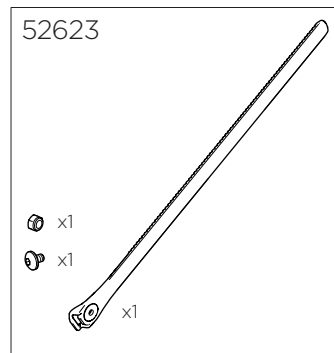

# Thule VeloSpace XT

**THULE**  
SWEDEN

939

939000: 52691

939021: 52970