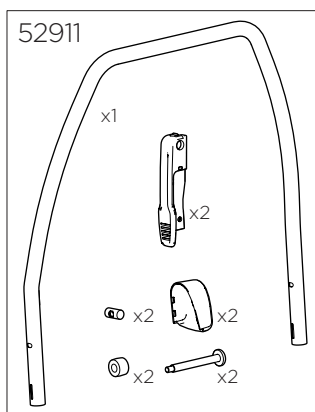

# Thule VeloSpace XT

**THULE**  
SWEDEN

939

939000: 52691

939021: 52970