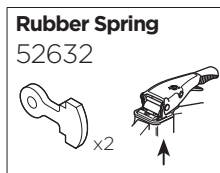

# Thule VeloSpace XT

**THULE**  
SWEDEN

939

939000: 52691

939021: 52970