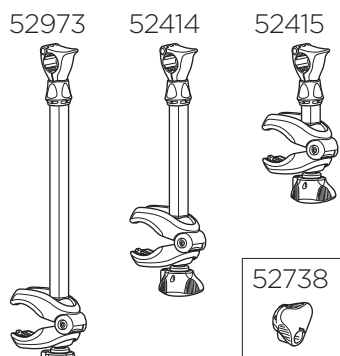

# Thule VeloSpace XT

**THULE**  
SWEDEN

939

939000: 52691

939021: 52970