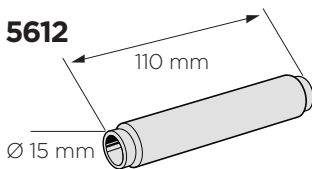

Thule Thru Axle adapter for Thule OutRide 561

➤ Instructions

Thule Sweden AB, Borggatan 5, 335 73 Hillerstorp, SWEDEN

info@thule.com

www.thule.com

501-8052-02

» PART OF THULE GROUP

© Thule Group 2017. All rights reserved.