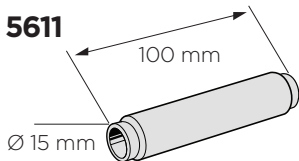

Thule Thru Axle adapter for Thule OutRide 561

➤ Instructions

Thule Sweden AB, Borggatan 5, 335 73 Hillerstorp, SWEDEN

info@thule.com

www.thule.com

501-8052-02

» PART OF THULE GROUP

© Thule Group 2017. All rights reserved.