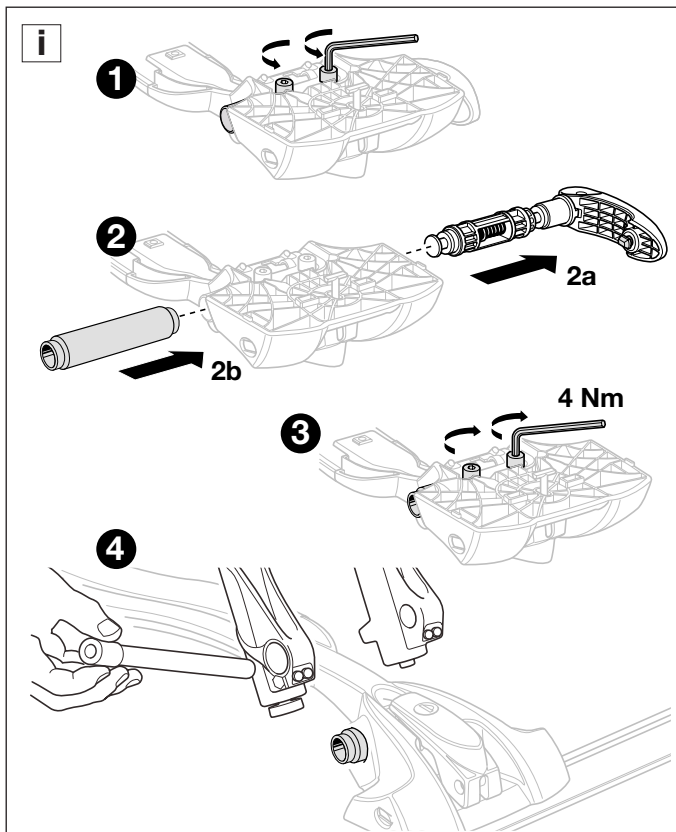

Thule Thru Axle adapter for Thule OutRide 561

➤ Instructions

Thule Sweden AB, Borggatan 5, 335 73 Hillerstorp, SWEDEN

info@thule.com

www.thule.com

501-8052-02

» PART OF THULE GROUP

© Thule Group 2017. All rights reserved.