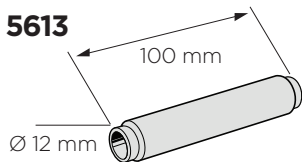

Thule Thru Axle adapter for Thule OutRide 561

➤ Instructions

Thule Sweden AB, Borggatan 5, 335 73 Hillerstorp, SWEDEN

info@thule.com

www.thule.com

501-8052-02

» PART OF THULE GROUP

© Thule Group 2017. All rights reserved.