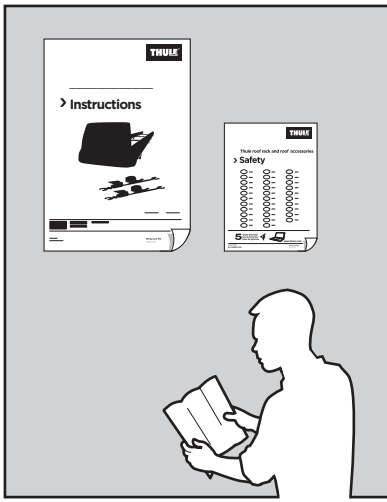

Thule Front Load Stop 321, 322

➤ Instructions

321

20x20
x2

12x12
x2

x2

x14

x2