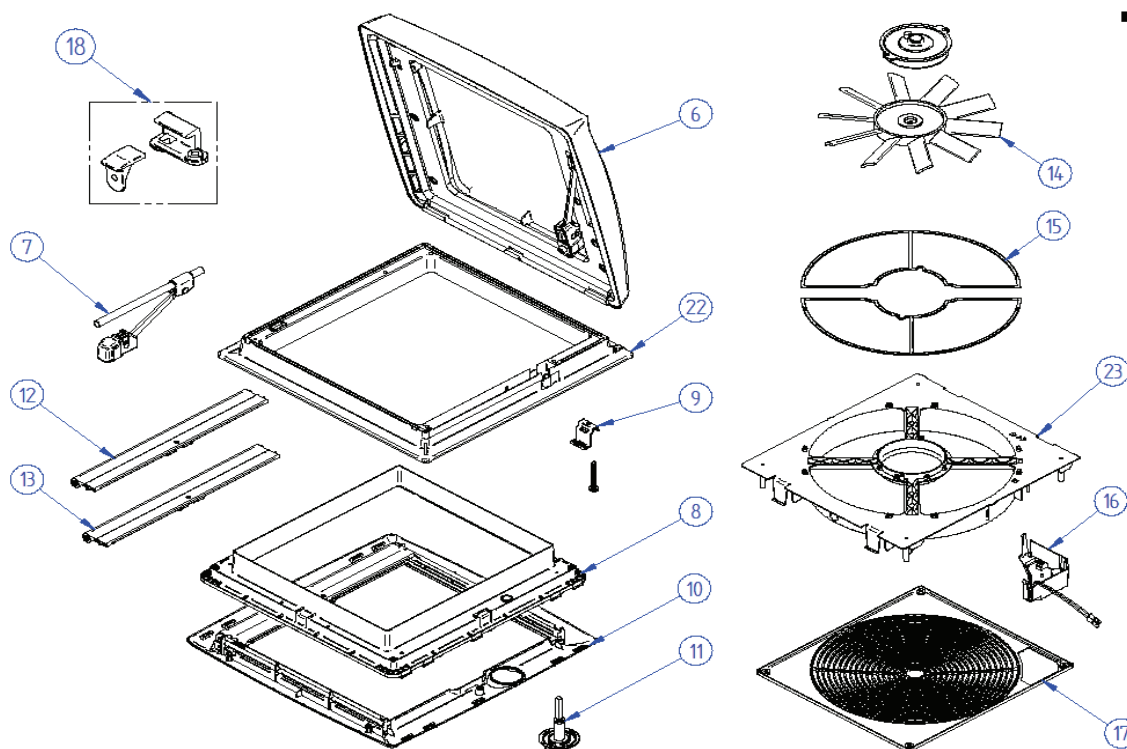

2017 SPARE PARTS LIST

Thule ROOFLIGHT

THULE
SWEDEN

DL609-01

THULE
SWEDEN

THULE Omnivent V04

DL609-01

	ART.NR.	DESCRIPTION	RETAIL € (ex.VAT)
6	1500600707	DOME TRANSP + OPERATION DEVICE	77,80
	1500601443	DOME WHITE + OPERATION DEVICE	45,00
	1500601444	DOME TRANSL + OPERATION DEVICE	45,00
7	1500601364	OPERATING DEVICE	19,60
8	1500601786	INNER HATCH FRAME CREAM	9,20
9	1500600694	HARDWARE PACK. OMNIVENT V04	7,80
10	308229	RETROFIT CURTAIN FRAME V04	44,54
11	1500600712	OPERATING KNOB CREAM ASSY	4,80
12	1500600709	ROLLO MOSQUITO ASSY	13,20
13	1500600710	ROLLO CREAM ASSY	16,60
14	1500600700	MOTOR + FAN BLADE VENTILATOR	76,40
15	1500601718	SET MOSQUITO NET VENTILATOR	12,20
16	1500601719	ELECTR STEERING V08	52,00
17	1500601720	VENTILATOR GRID V08	11,40
18	1500600719	RETROFIT LOCK	3,20
22	1500600698	OUTER HATCH FRAME+HINGE	14,40
23	1500602392	VENTILATOR FRAME >2008 NEW	17,20