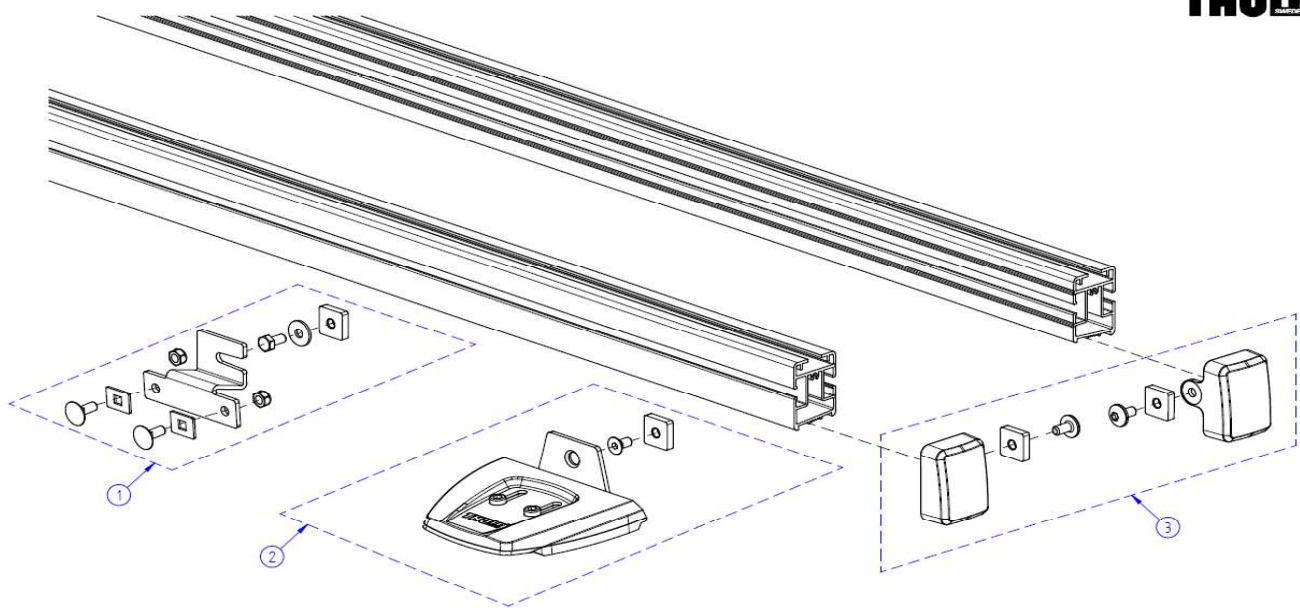

2020 SPARE PARTS LIST PROBAR FLEX

THULE
SWEDEN

ADR609

	ART.NR.	DESCRIPTION	RETAIL € (ex.VAT)
1	1500002XXX	KEY N° XXX	3,70
3	1500050834	RUBBER PROFILE PROBAR 25mm - 2190mm (1 PCS)	10,20
4	1500050836	RUBBER PROFILE PROBAR 17mm - 2190mm (1 PCS)	9,20
5	1500050844	END CAP PROBAR - RIGHT (1 PCS)	1,30
6	1500050843	END CAP PROBAR - LEFT (1 PCS)	1,30
7	1500050845	SQUARE NUT M6 (1 PCS)	1,30
8	1500051152	HEXAGONAL SCREW K6S (1 PCS)	1,30
9	1500603179	REINFORCEMENT FORK (4 PCS)	23,70
10	1500603180	FOOT FIXPOINT 751 HIGH WITH FORK (1 PCS)	22,50
11	1500050004	OUTER COVER FIXPOINT 751 HIGH (1 PCS)	9,70
12	1500603181	FOOT PAD WITH FASTNERS LOW/HIGH (1 PCS)	11,30
13	1500603182	FOOT FIXPOINT 753 LOW WITH FORK (1 PCS)	19,40
14	1500050090	OUTER COVER FIXPOINT 753 LOW (1 PCS)	8,20

2020 SPARE PARTS LIST
SMARTCLAMP SYSTEM

THULE SmartClamp System

ADR608-00

	ART.NR.	DESCRIPTION	RETAIL € (ex.VAT)
1	1500603183	BASE RAIL CONNECTOR (1 PCS)	15,30
2	1500603184	SMART CLAMP DUCATO H2 (1 PCS)	30,60
3	1500603185	BASE RAIL COVERS - LEFT/RIGHT	8,20