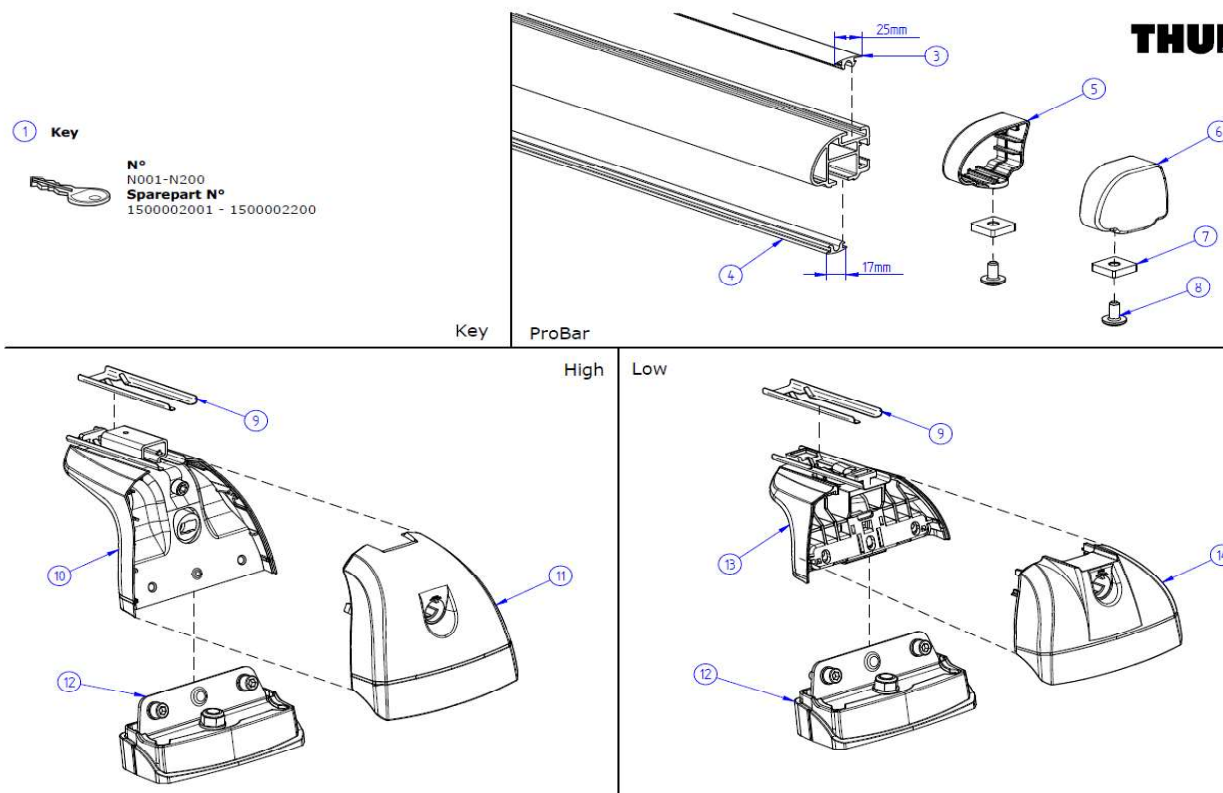

2020 SPARE PARTS LIST PROBAR FLEX

THULE
SWEDEN

ADR609

	ART.NR.	DESCRIPTION	RETAIL € (ex.VAT)
1	1500002XXX	KEY N° XXX	3,70
3	1500050834	RUBBER PROFILE PROBAR 25mm - 2190mm (1 PCS)	10,20
4	1500050836	RUBBER PROFILE PROBAR 17mm - 2190mm (1 PCS)	9,20
5	1500050844	END CAP PROBAR - RIGHT (1 PCS)	1,30
6	1500050843	END CAP PROBAR - LEFT (1 PCS)	1,30
7	1500050845	SQUARE NUT M6 (1 PCS)	1,30
8	1500051152	HEXAGONAL SCREW K6S (1 PCS)	1,30
9	1500603179	REINFORCEMENT FORK (4 PCS)	23,70
10	1500603180	FOOT FIXPOINT 751 HIGH WITH FORK (1 PCS)	22,50
11	1500050004	OUTER COVER FIXPOINT 751 HIGH (1 PCS)	9,70
12	1500603181	FOOT PAD WITH FASTNERS LOW/HIGH (1 PCS)	11,30
13	1500603182	FOOT FIXPOINT 753 LOW WITH FORK (1 PCS)	19,40
14	1500050090	OUTER COVER FIXPOINT 753 LOW (1 PCS)	8,20

2020 SPARE PARTS LIST
SMARTCLAMP SYSTEM

THULE SmartClamp System

ADR608-00

	ART.NR.	DESCRIPTION	RETAIL € (ex.VAT)
1	1500603183	BASE RAIL CONNECTOR (1 PCS)	15,30
2	1500603184	SMART CLAMP DUCATO H2 (1 PCS)	30,60
3	1500603185	BASE RAIL COVERS - LEFT/RIGHT	8,20