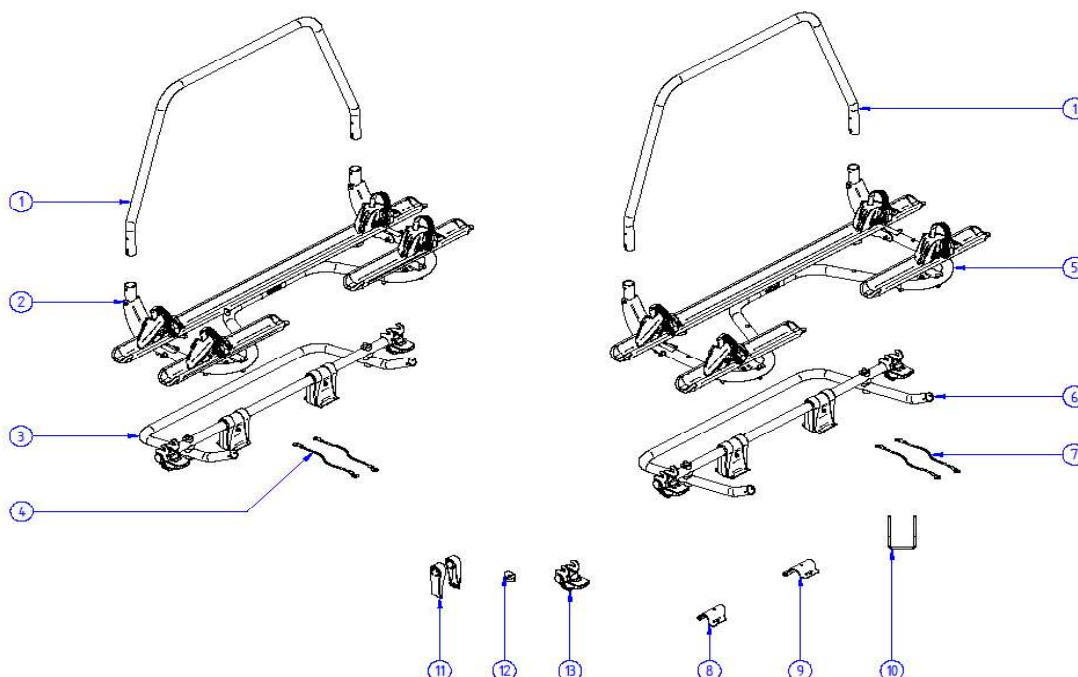

2020 SPARE PARTS LIST

Caravan Superb XT Black - Caravan Superb XT Black SV

THULE
SWEDEN

SP623

THULE
SWEDEN

THULE caravan Superb XT / Superb SV XT

SP623-01

ART.NR.	DESCRIPTION	RETAIL € (ex.VAT)
Caravan Superb XT SV		
1	1500603223 CARAVAN SUPERB XT SUPPORT BAR BLACK	39,60
2	1500603224 CARAVAN SUPERB XT SV PLATFORM COMPLETE BLACK	256,30
3	1500603225 CARAVAN SUPERB XT SV BASE BLACK	164,30
4	1500603487 CARAVAN SUPERB SV TILT STOP CORD - 450MM (2x)	16,10
11	1500602899 CARAVAN SUPERB XT FOOT COVER (2x)	4,50
12	1500602960 CARAVAN SUPERB XT FIXATION TILT STOP (2x)	4,30
13	1500602864 CARAVAN SUPERB XT PLATFORM LOCK SET V2 (2x)	83,90
Caravan Superb XT		
1	1500603223 CARAVAN SUPERB XT SUPPORT BAR BLACK	39,60
5	1500603226 CARAVAN SUPERB XT PLATFORM COMPLETE BLACK	261,60
6	1500603227 CARAVAN SUPERB XT BASE BLACK	166,70
7	1500603488 CARAVAN SUPERB TILT STOP CORD - 550MM (2x)	17,20
11	1500602899 CARAVAN SUPERB XT FOOT COVER (2x)	4,50
12	1500602960 CARAVAN SUPERB XT FIXATION TILT STOP (2x)	4,30
13	1500602864 CARAVAN SUPERB XT PLATFORM LOCK SET V2 (2x)	83,90
Common parts for all A-frames		
8	1500602774 FIXATION PLATE D30 RH BLACK	6,20
9	1500602773 FIXATION PLATE D30 LH BLACK	6,20
10	1500601980 U-BOLT M6 x 135/78/135 (1x)	3,90
	308140 U-BOLT M6 x 160/78/160 (4x) (sold per 5 sets)	gen. price list