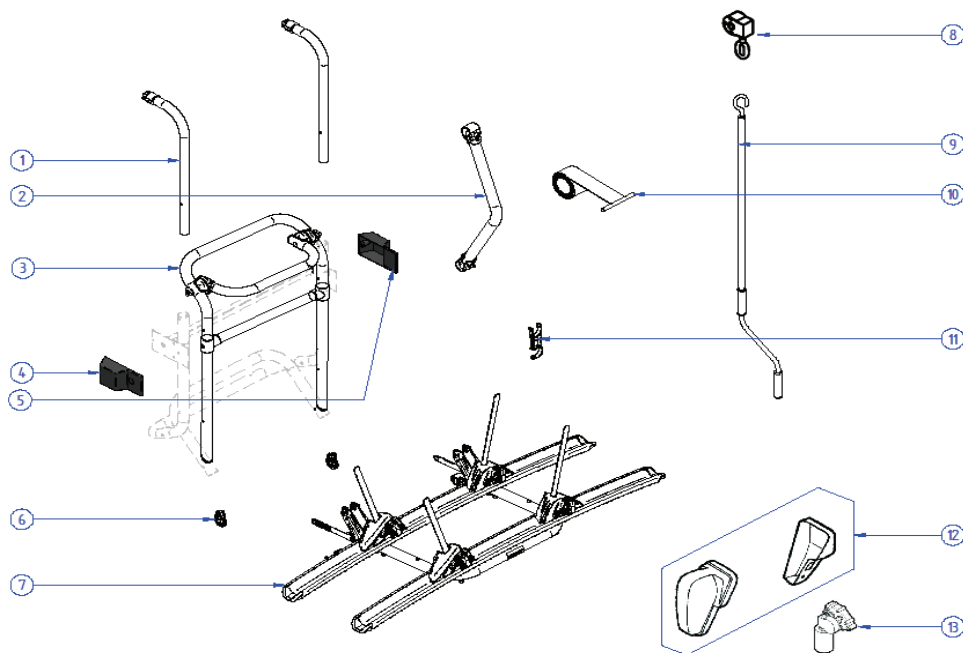

2017 SPARE PARTS LIST
Lift V16 Manual - Lift V16 12V

THULE
SWEDEN

OBL606-00

THULE

THULE Lift V16

OBL606-00

| | ART.NR. | DESCRIPTION | RETAIL € (ex.VAT) |
|----|------------|--|-------------------|
| 1 | 1500603103 | LIFT V16 ARM (1x) | 28,40 |
| 1 | 307371 | LIFT V16 EXTENSION ARMS 150CM (2pcs) | see price list |
| 2 | 1500603104 | LIFT V16 TIE TUBE (1x) | 31,40 |
| 3 | 1500603105 | LIFT V16 SUPPORTING FRAME | 109,40 |
| 4 | 1500603106 | LIFT V16 SIDEPLATE COVER BLACK LH - MANUAL & 12V | 36,20 |
| 5 | 1500603107 | LIFT V16 SIDEPLATE COVER BLACK RH - MANUAL | 39,60 |
| 6 | 1500603108 | LIFT V16 TUBE STOP 40° (2pcs) | 6,00 |
| 7 | 1500603109 | LIFT V16 PLATFORM COMPLETE | 254,00 |
| 8 | 1500601972 | LIFT MANUAL GEAR | 28,00 |
| 9 | 1500601973 | LIFT MANUAL HAND CRANK 100cm | 16,80 |
| | 1500603148 | LIFT MANUAL HAND CRANK 70cm | 16,80 |
| 10 | 1500600467 | LIFT STRAP - 2PCS | 10,20 |
| 11 | 1500602622 | G2 PLATFORM HOLDER 34/34 (1x) | 5,80 |
| 12 | 1500603110 | LIFT V16 12V MOTOR COVER RH BLACK - 2PCS | 90,00 |
| 13 | 1500600504 | LIFT 12V MOTOR | 227,20 |