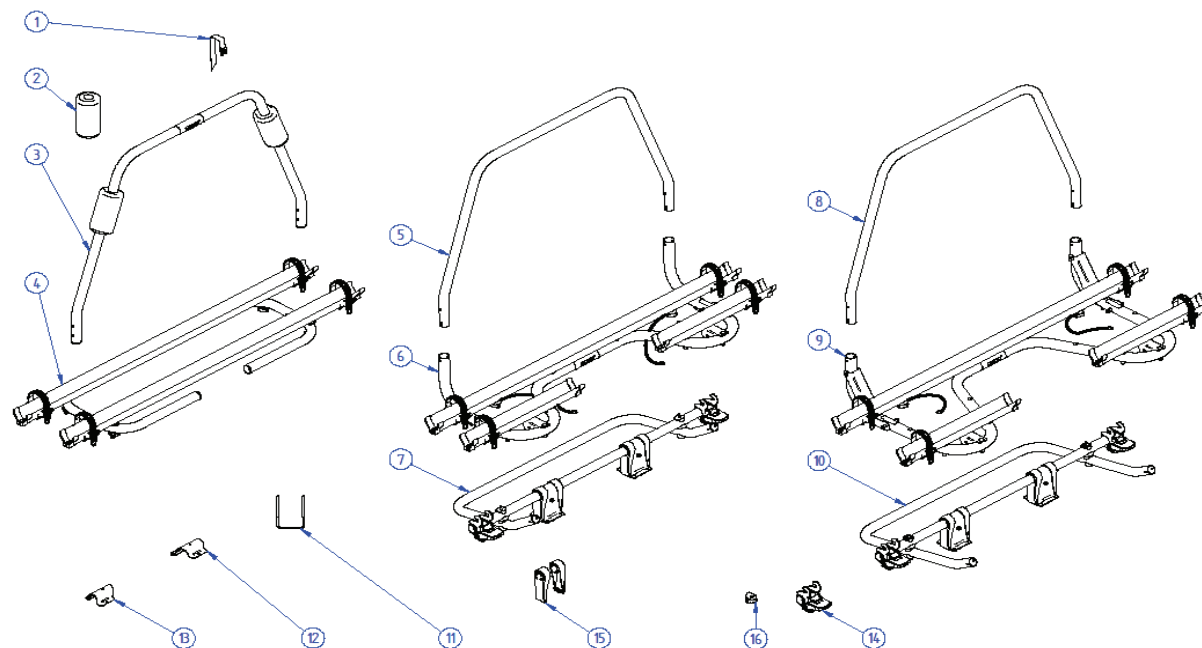

2017 SPARE PARTS LIST

Caravan Light - Caravan Smart - Caravan Superb

THULE
SWEDEN

SP612-03

THULE
SWEDEN

THULE Caravan Light - Smart - Superb

SP612-03

	ART.NR.	DESCRIPTION	RETAIL € (ex.VAT)
Caravan Light			
1	306566	BRAKE STRAPS	see price list
2	1500602748	FOAM PADS 30x75x150mm (2 PCS)	13,60
3	1500602766	CARAVAN LIGHT SUPPORT BAR	47,60
4	1500602767	CARAVAN LIGHT PLATFORM COMPLETE	97,00
Caravan Smart			
5	1500602768	CARAVAN SMART / SUPERB SUPPORT BAR	34,60
6	1500602769	CARAVAN SMART PLATFORM COMPLETE	169,00
7	1500602770	CARAVAN SMART BASE	147,20
14	1500602864	CARAVAN SMART / SUPERB PLATFORM LOCK SET V2	51,00
15	1500602899	CARAVAN SMART/ SUPERB FOOT COVER (2X)	4,20
16	1500602960	C. SMART/SUPERB FIXATION TILT STOP (2x)	4,00
Caravan Superb			
8	1500602768	CARAVAN SMART / SUPERB SUPPORT BAR	34,60
9	1500602771	CARAVAN SUPERB PLATFORM COMPLETE	213,40
6	1500602808	CARAVAN SUPERB SV PLATFORM COMPLETE	213,40
6	1500602987	CARAVAN SUPERB SV 2016 PLATFORM COMPLETE	213,40
10	1500602772	CARAVAN SUPERB BASE	148,40
7	1500602770	CARAVAN SUPERB SV BASE	147,20
7	1500602988	CARAVAN SUPERB SV 2016 BASE	149,40
14	1500602864	CARAVAN SMART / SUPERB PLATFORM LOCK SET V2	51,00
15	1500602899	CARAVAN SMART/ SUPERB FOOT COVER (2X)	4,20
16	1500602960	C. SMART/SUPERB FIXATION TILT STOP (2x)	4,00
Common parts for all A-frames			
11	1500601980	U-BOLT M6 x 135/78/135 (1pcs)	3,60
	308140	U-BOLTS XL M6 x 160/78/160 (4pcs) (sold per 5 sets)	see price list
12	1500602773	FIXATION PLATE D30 LH, Black	5,80
13	1500602774	FIXATION PLATE D30 RH, Black	5,80