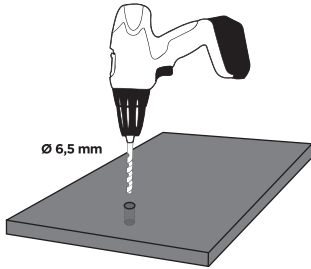

Thule VeloSlide Rail kit 140 cm

> Instructions

1

1

2

3

4

A