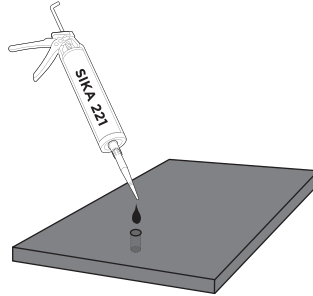

Thule VeloSlide Rail kit 140 cm

> Instructions

1

1

2

3

4

A

B

x 3

5