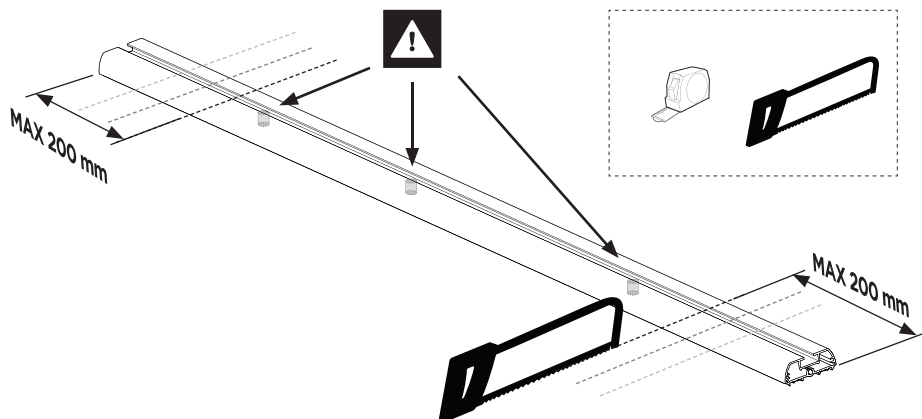

Thule VeloSlide Rail kit 140 cm

> Instructions

1

1

2

3

4

A

B

x 3

5