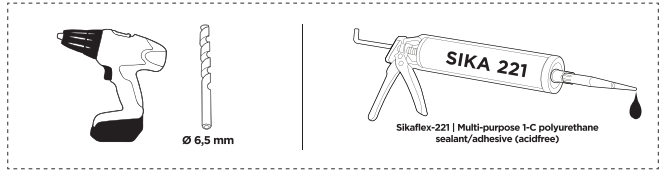

Thule VeloSlide Rail kit 140 cm

> Instructions

1

1

2

3

4

A