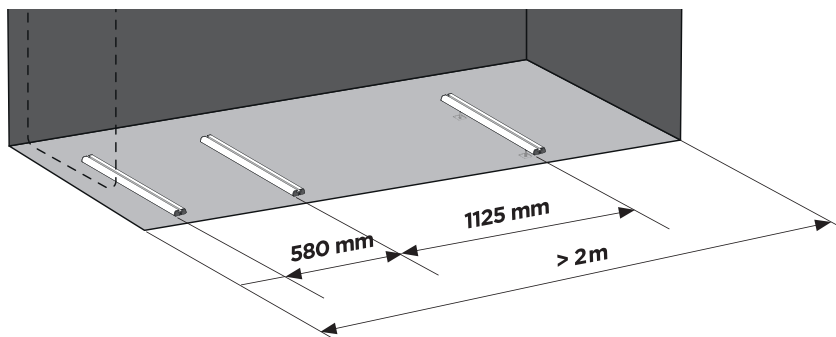

Thule VeloSlide Rail kit 140 cm

> Instructions

1

1

2

3

4

A

B

x 3

5