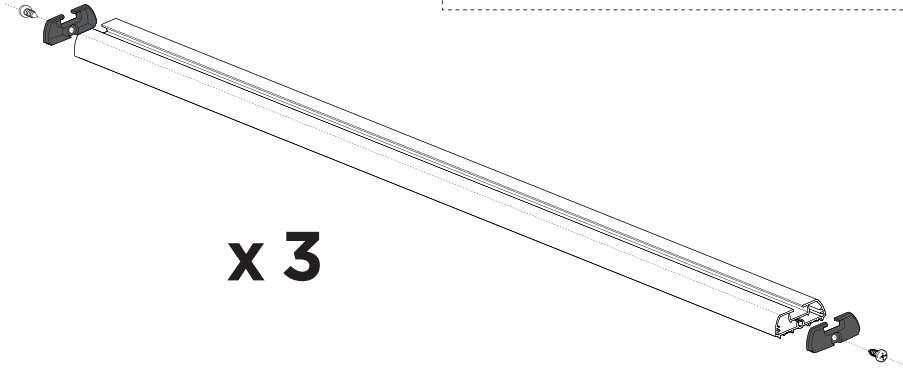

Thule VeloSlide Rail kit 140 cm

> Instructions

1

1

2

3

4

A

B

x 3

5