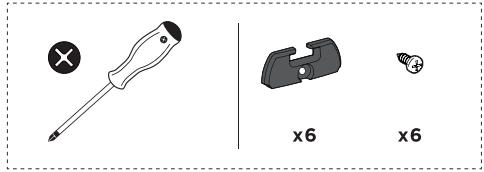

Thule VeloSlide Rail kit 140 cm

> Instructions

1

1

2

3

4

A