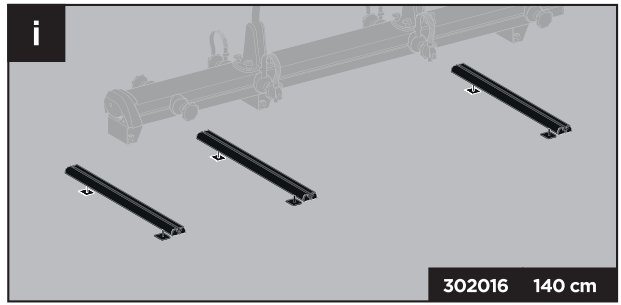

Thule VeloSlide Rail kit 140 cm

> Instructions

1

1

2

3

4

A

B

x 3

5