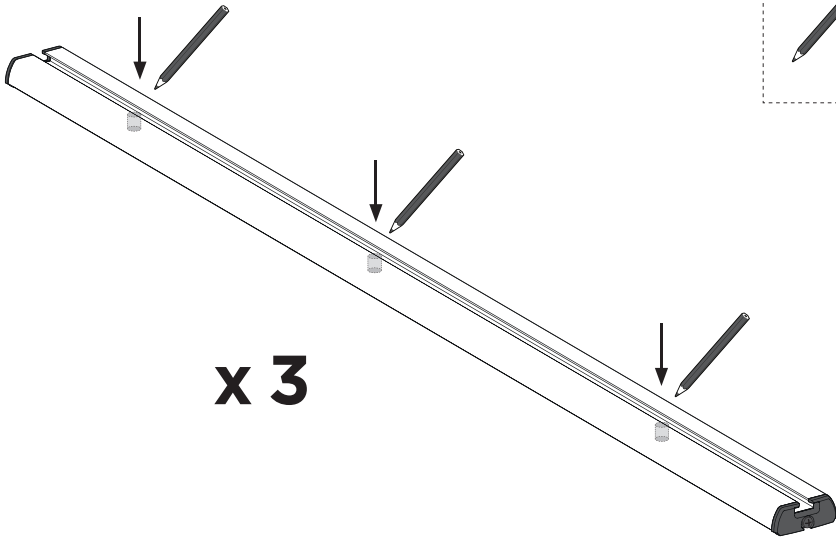

Thule VeloSlide Rail kit 140 cm

> Instructions

1

1

2

3

4

A

B

x 3

5