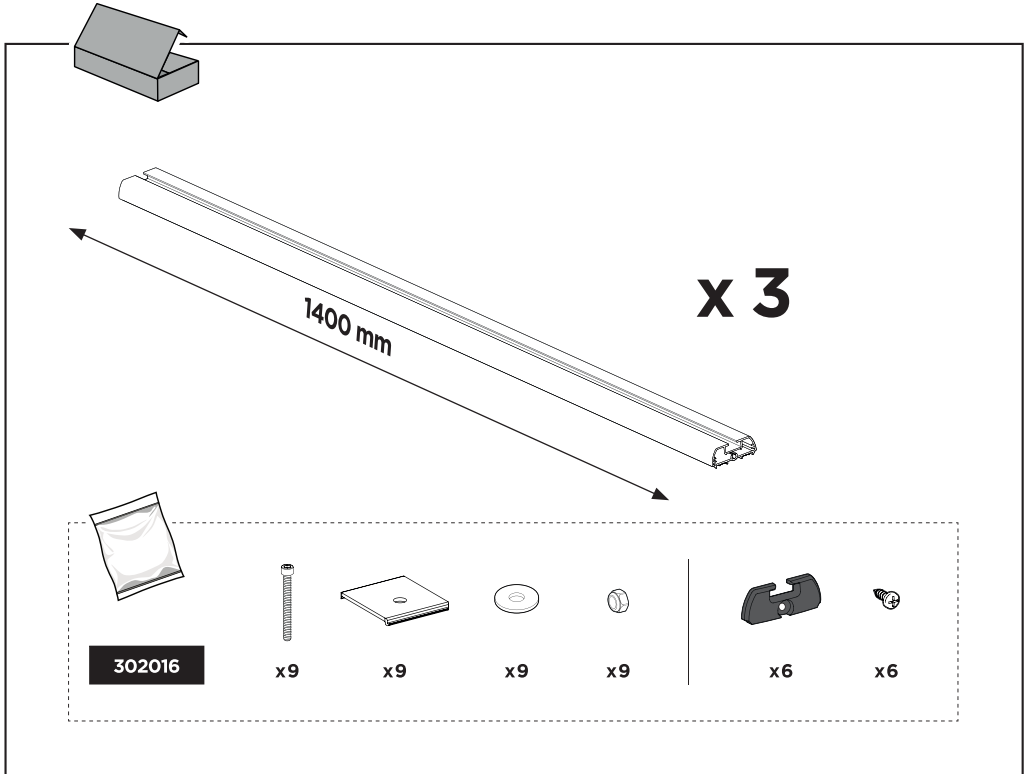

Thule VeloSlide Rail kit 140 cm

> Instructions

1

1

2

3

4

A

B

x 3

5