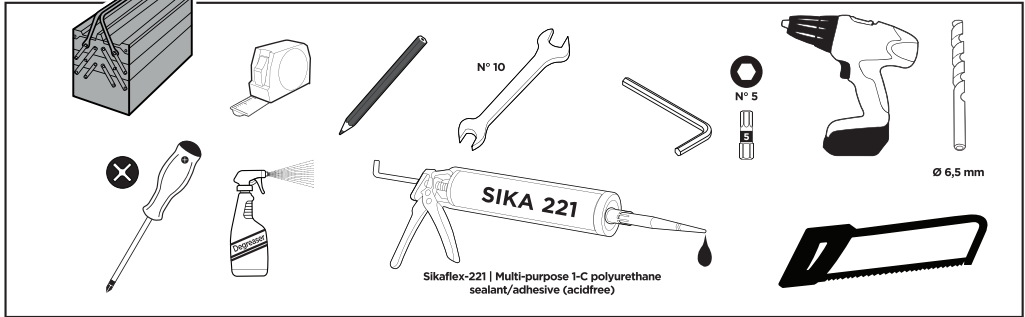

Thule VeloSlide Rail kit 140 cm

> Instructions

1

1

2

3

4

A