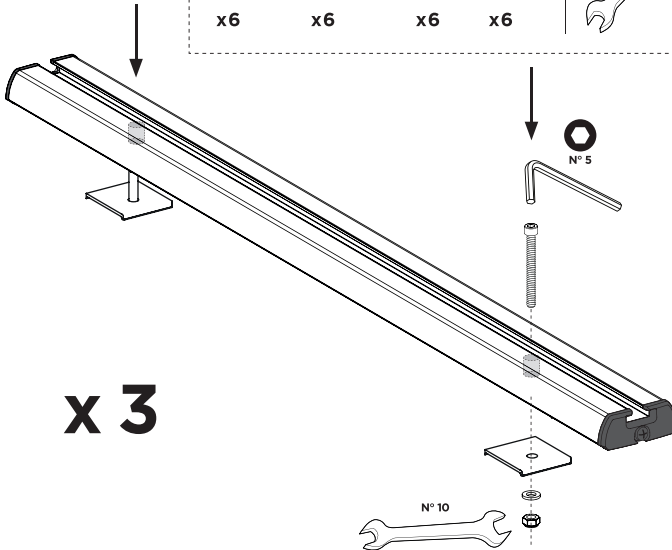

501-8843-01