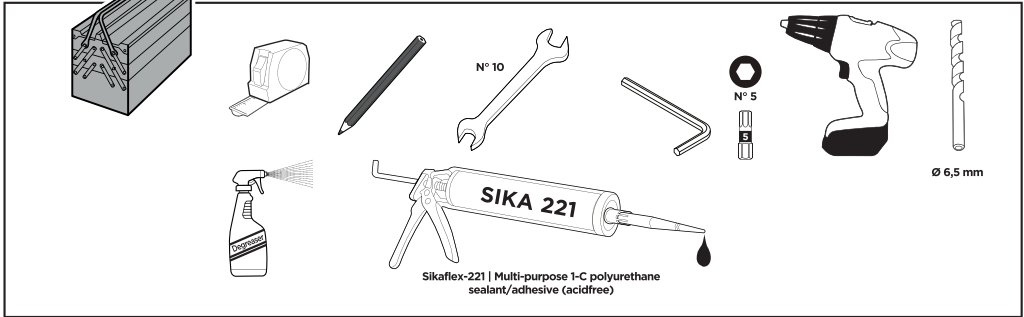

Thule VeloSlide Rail kit 70 cm

> Instructions

1

1

2

A

B

x 3