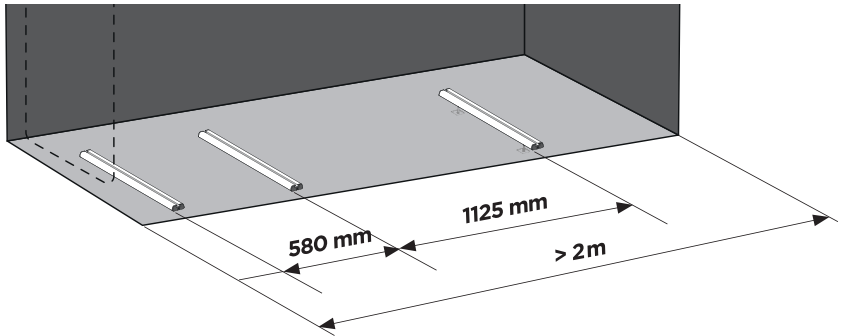

Thule VeloSlide Rail kit 70 cm

> Instructions

1

1

2

A

B

x 3