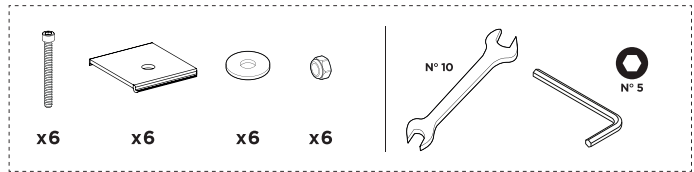

501-8843-01