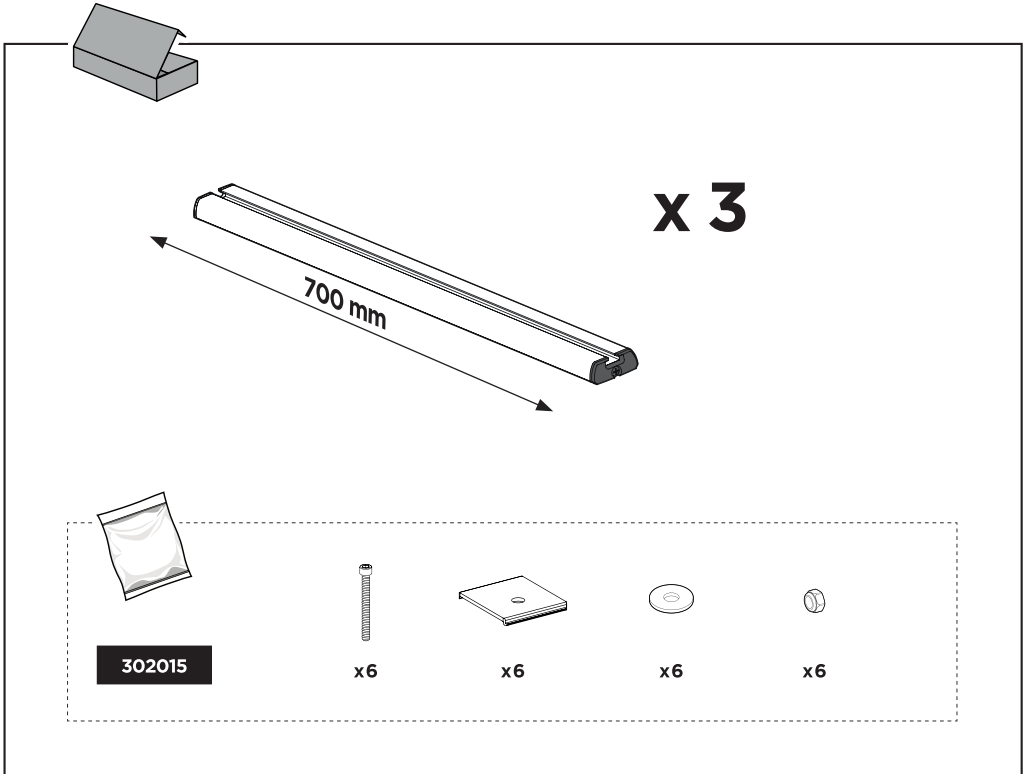

Thule VeloSlide Rail kit 70 cm

> Instructions

1

1

2

A

B

x 3