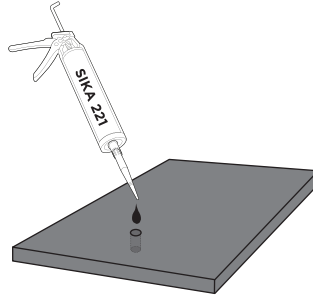

Thule VeloSlide Rail kit 70 cm

> Instructions

1

1

2

A

B

x 3