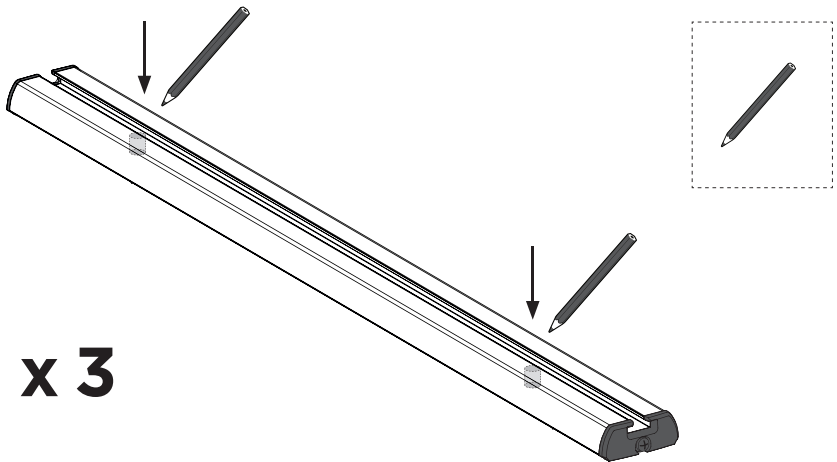

Thule VeloSlide Rail kit 70 cm

> Instructions

1

1

2

A

B

x 3