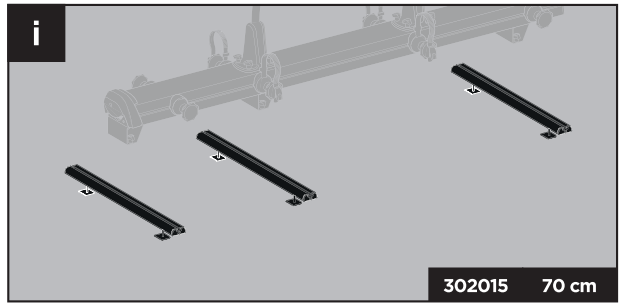

Thule VeloSlide Rail kit 70 cm

> Instructions

1

1

2

A

B

x 3