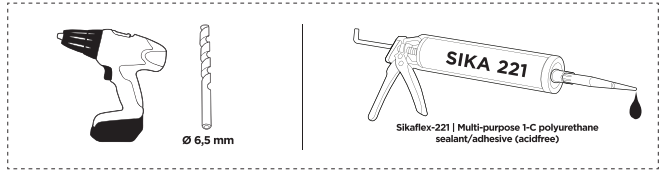

Thule VeloSlide Rail kit 70 cm

> Instructions

1

1

2

A

B

x 3