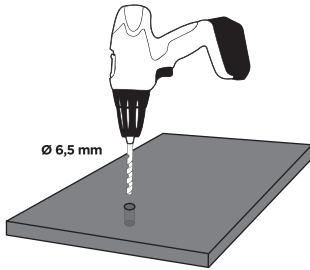

Thule VeloSlide Rail kit 70 cm

> Instructions

1

1

2

A

B

x 3