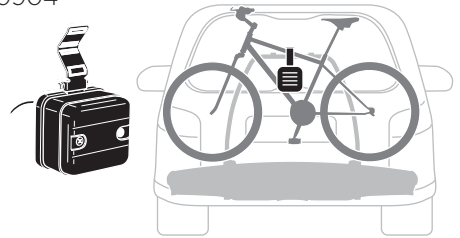

Thule 3rd Brake Light 13pin

9904