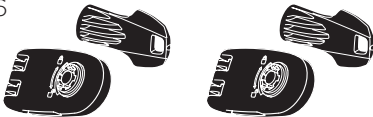

Thule Wheel Strap Locks

986