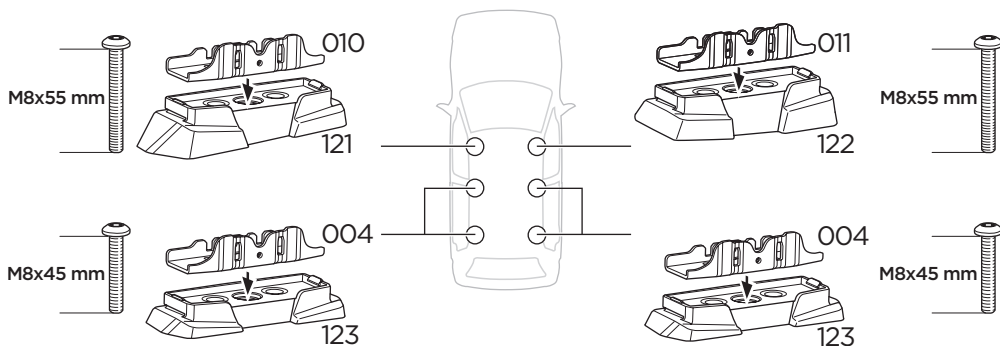

This kit is only for vehicles with fixpoint mounting.

i