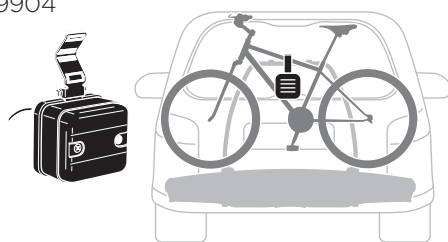

Thule 3rd Brake Light 13pin

9904