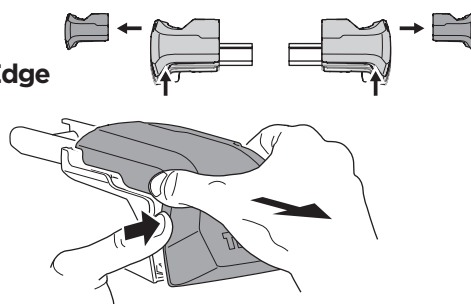

## Kit 186121

MERCEDES C-Class (S206), 5-dr Estate, 21-

ISO 11154-E

This kit is only for vehicles with flush railing.

1

Evo

Edge

2