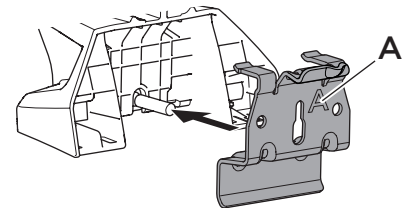

## Kit 186121

MERCEDES C-Class (S206), 5-dr Estate, 21-

ISO 11154-E

This kit is only for vehicles with flush railing.

1

Evo

Edge

2