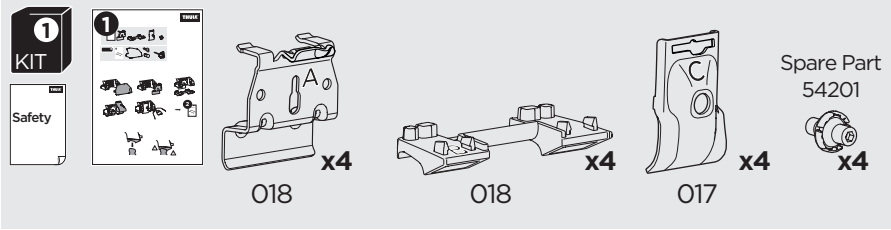

## Kit 186121

MERCEDES C-Class (S206), 5-dr Estate, 21-

ISO 11154-E

This kit is only for vehicles with flush railing.

1

Evo

Edge

2