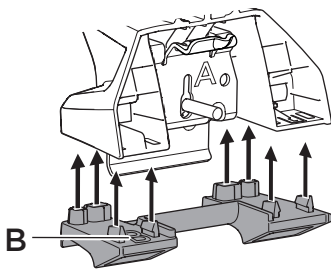

1

Kit 186121

MERCEDES C-Class (S206), 5-dr Estate, 21-

ISO 11154-E

This kit is only for vehicles with flush railing.

1

Evo

Edge

2

3

4

5

2