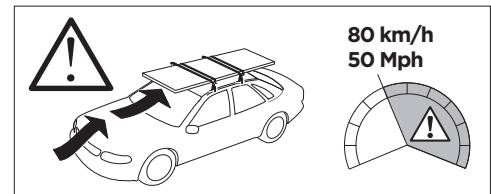

## Kit 186121

MERCEDES C-Class (S206), 5-dr Estate, 21-

ISO 11154-E

This kit is only for vehicles with flush railing.

1

Evo

Edge

2