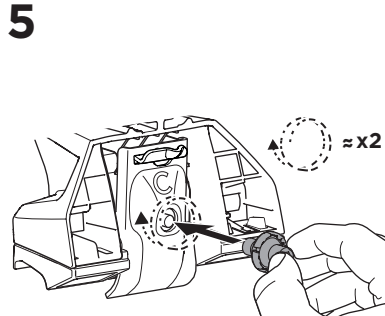

1

Kit 186121

MERCEDES C-Class (S206), 5-dr Estate, 21-

ISO 11154-E

This kit is only for vehicles with flush railing.

1

Evo

Edge

2

3

4

5

2