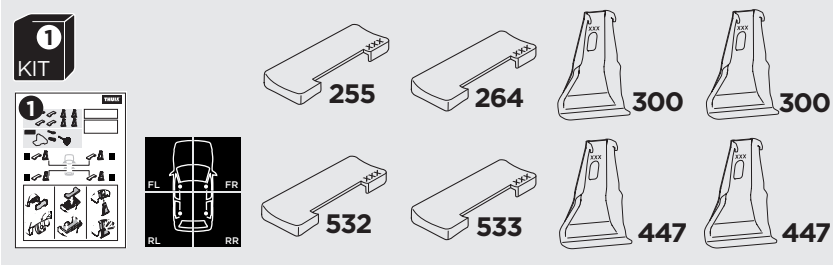

1

Kit 145242

FORD Puma, 5-dr Hatchback, 20-

ISO 11154-E

5560073001

Bring your life
thule.com

THULE WingBar Evo	THULE WingBar Edge	THULE WingBar	THULE SquareBar Evo	Evo X (scale)	Edge X (scale)
FORD Puma, 5-dr Hatchback, 20-				36,0	G
THULE ProBar Evo	THULE SlideBar Evo				X (mm/inch)
FORD Puma, 5-dr Hatchback, 20-				1011 mm / 39 3/4"	

THULE WingBar Evo	THULE WingBar Edge	THULE WingBar	THULE SquareBar Evo	Evo Y (scale)	Edge Y (scale)
FORD Puma, 5-dr Hatchback, 20-				29,0	C
THULE ProBar Evo	THULE SlideBar Evo				Y (mm/inch)
FORD Puma, 5-dr Hatchback, 20-				941 mm / 37"	

	W (mm/inch)	Z (mm/inch)
FORD Puma, 5-dr Hatchback, 20-	670 mm / 26 3/8"	200 mm / 7 7/8"