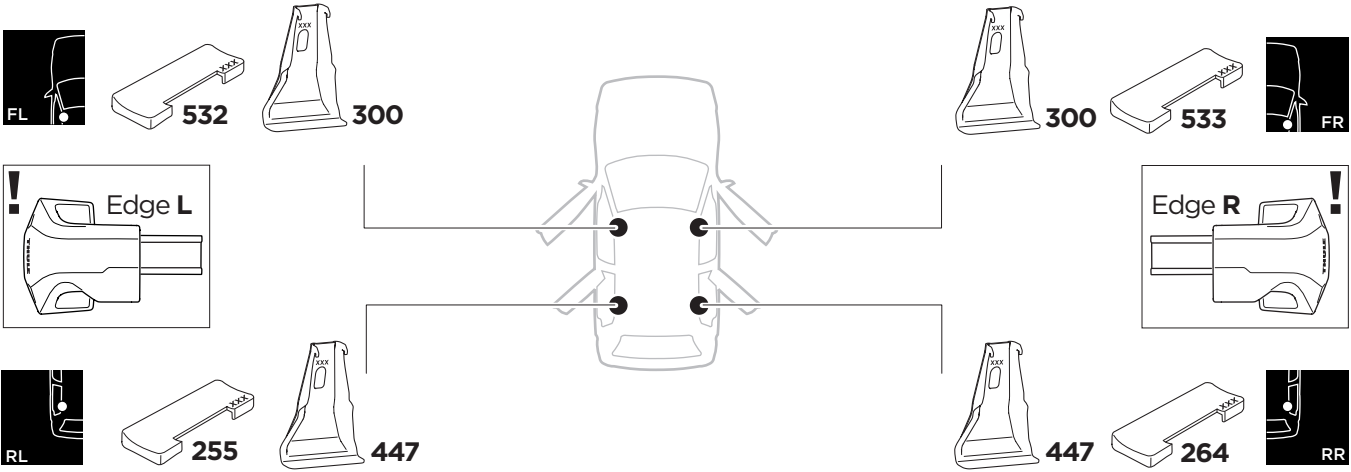

1

Kit 145242

FORD Puma, 5-dr Hatchback, 20-

ISO 11154-E

5560073001

Bring your life
thule.com

THULE WingBar Evo	THULE WingBar Edge	THULE WingBar	THULE SquareBar Evo	Evo X (scale)	Edge X (scale)
FORD Puma, 5-dr Hatchback, 20-				36,0	G
THULE ProBar Evo	THULE SlideBar Evo				X (mm/inch)
FORD Puma, 5-dr Hatchback, 20-				1011 mm / 39 3/4"	

THULE WingBar Evo	THULE WingBar Edge	THULE WingBar	THULE SquareBar Evo	Evo Y (scale)	Edge Y (scale)
FORD Puma, 5-dr Hatchback, 20-				29,0	C
THULE ProBar Evo	THULE SlideBar Evo				Y (mm/inch)
FORD Puma, 5-dr Hatchback, 20-				941 mm / 37"	

	W (mm/inch)	Z (mm/inch)
FORD Puma, 5-dr Hatchback, 20-	670 mm / 26 3/8"	200 mm / 7 7/8"