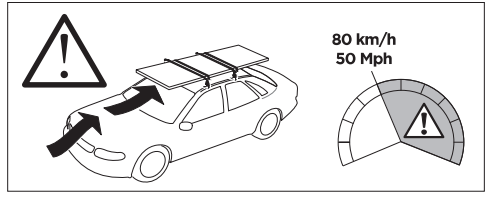

1

Kit 5141

CITROËN C1, 5-dr Hatchback, 14-
 PEUGEOT 108, 5-dr Hatchback, 14-
 TOYOTA Aygo, 5-dr Hatchback, 14-

ISO 11154-E

THULE WingBar Evo	THULE WingBar Edge	THULE WingBar	THULE SquareBar	Evo X (scale)	Edge X (scale)
CITROËN C1, 5-dr Hatchback, 14-				32	0
PEUGEOT 108, 5-dr Hatchback, 14-				32	0
TOYOTA Aygo, 5-dr Hatchback, 14-				32	0

THULE ProBar	THULE SlideBar	X (mm/inch)
CITROËN C1, 5-dr Hatchback, 14-		971 mm / 38 1/4"
PEUGEOT 108, 5-dr Hatchback, 14-		971 mm / 38 1/4"
TOYOTA Aygo, 5-dr Hatchback, 14-		971 mm / 38 1/4"

THULE WingBar Evo	THULE WingBar Edge	THULE WingBar	THULE SquareBar	Evo Y (scale)	Edge Y (scale)
CITROËN C1, 5-dr Hatchback, 14-				28,5	D
PEUGEOT 108, 5-dr Hatchback, 14-				28,5	D
TOYOTA Aygo, 5-dr Hatchback, 14-				28,5	D