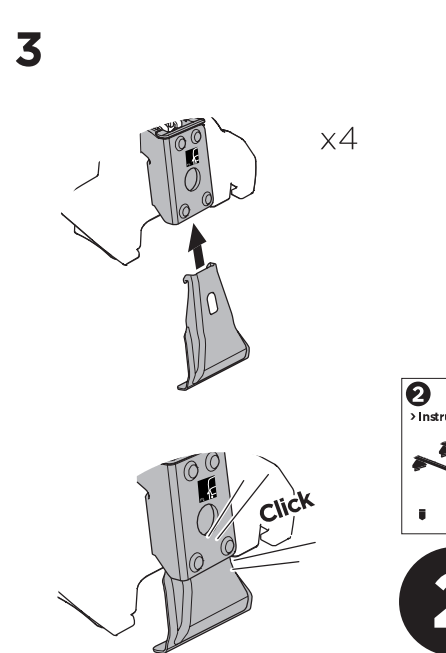

1

Kit 5141

CITROËN C1, 5-dr Hatchback, 14-
 PEUGEOT 108, 5-dr Hatchback, 14-
 TOYOTA Aygo, 5-dr Hatchback, 14-

ISO 11154-E

THULE WingBar Evo	THULE WingBar Edge	THULE WingBar	THULE SquareBar	Evo X (scale)	Edge X (scale)
CITROËN C1, 5-dr Hatchback, 14-				32	0
PEUGEOT 108, 5-dr Hatchback, 14-				32	0
TOYOTA Aygo, 5-dr Hatchback, 14-				32	0

THULE ProBar	THULE SlideBar	X (mm/inch)
CITROËN C1, 5-dr Hatchback, 14-		971 mm / 38 1/4"
PEUGEOT 108, 5-dr Hatchback, 14-		971 mm / 38 1/4"
TOYOTA Aygo, 5-dr Hatchback, 14-		971 mm / 38 1/4"

THULE WingBar Evo	THULE WingBar Edge	THULE WingBar	THULE SquareBar	Evo Y (scale)	Edge Y (scale)
CITROËN C1, 5-dr Hatchback, 14-				28,5	D
PEUGEOT 108, 5-dr Hatchback, 14-				28,5	D
TOYOTA Aygo, 5-dr Hatchback, 14-				28,5	D