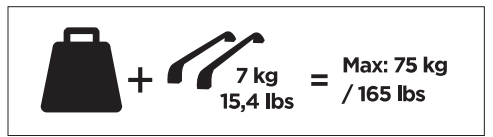

1

Kit 5141

CITROËN C1, 5-dr Hatchback, 14-
 PEUGEOT 108, 5-dr Hatchback, 14-
 TOYOTA Aygo, 5-dr Hatchback, 14-

ISO 11154-E

THULE WingBar Evo	THULE WingBar Edge	THULE WingBar	THULE SquareBar	Evo X (scale)	Edge X (scale)
CITROËN C1, 5-dr Hatchback, 14-				32	0
PEUGEOT 108, 5-dr Hatchback, 14-				32	0
TOYOTA Aygo, 5-dr Hatchback, 14-				32	0

THULE ProBar	THULE SlideBar	X (mm/inch)
CITROËN C1, 5-dr Hatchback, 14-		971 mm / 38 1/4"
PEUGEOT 108, 5-dr Hatchback, 14-		971 mm / 38 1/4"
TOYOTA Aygo, 5-dr Hatchback, 14-		971 mm / 38 1/4"

THULE WingBar Evo	THULE WingBar Edge	THULE WingBar	THULE SquareBar	Evo Y (scale)	Edge Y (scale)
CITROËN C1, 5-dr Hatchback, 14-				28,5	D
PEUGEOT 108, 5-dr Hatchback, 14-				28,5	D
TOYOTA Aygo, 5-dr Hatchback, 14-				28,5	D