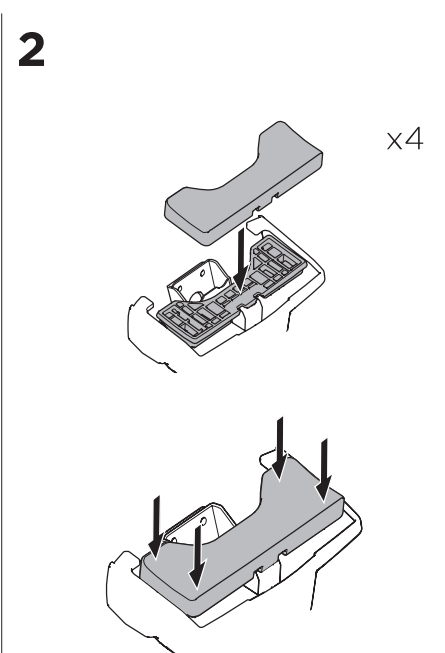

1

Kit 5141

CITROËN C1, 5-dr Hatchback, 14-
 PEUGEOT 108, 5-dr Hatchback, 14-
 TOYOTA Aygo, 5-dr Hatchback, 14-

ISO 11154-E

THULE WingBar Evo	THULE WingBar Edge	THULE WingBar	THULE SquareBar	Evo X (scale)	Edge X (scale)
CITROËN C1, 5-dr Hatchback, 14-				32	0
PEUGEOT 108, 5-dr Hatchback, 14-				32	0
TOYOTA Aygo, 5-dr Hatchback, 14-				32	0

THULE ProBar	THULE SlideBar	X (mm/inch)
CITROËN C1, 5-dr Hatchback, 14-		971 mm / 38 1/4"
PEUGEOT 108, 5-dr Hatchback, 14-		971 mm / 38 1/4"
TOYOTA Aygo, 5-dr Hatchback, 14-		971 mm / 38 1/4"

THULE WingBar Evo	THULE WingBar Edge	THULE WingBar	THULE SquareBar	Evo Y (scale)	Edge Y (scale)
CITROËN C1, 5-dr Hatchback, 14-				28,5	D
PEUGEOT 108, 5-dr Hatchback, 14-				28,5	D
TOYOTA Aygo, 5-dr Hatchback, 14-				28,5	D

THULE ProBar	THULE SlideBar	Y (mm/inch)
CITROËN C1, 5-dr Hatchback, 14-		936 mm / 36 7/8"
PEUGEOT 108, 5-dr Hatchback, 14-		936 mm / 36 7/8"
TOYOTA Aygo, 5-dr Hatchback, 14-		936 mm / 36 7/8"

	W (mm/inch)	Z (mm/inch)
CITROËN C1, 5-dr Hatchback, 14-	640 mm / 25 1/4"	110 mm / 4 3/8"
PEUGEOT 108, 5-dr Hatchback, 14-	640 mm / 25 1/4"	110 mm / 4 3/8"
TOYOTA Aygo, 5-dr Hatchback, 14-	640 mm / 25 1/4"	110 mm / 4 3/8"