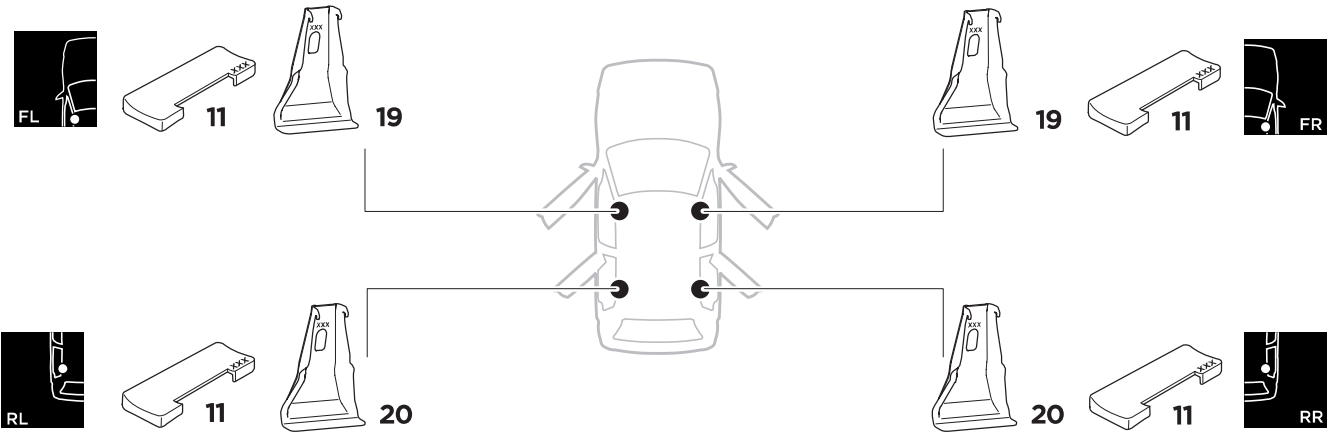

1

Kit 5141

CITROËN C1, 5-dr Hatchback, 14-
 PEUGEOT 108, 5-dr Hatchback, 14-
 TOYOTA Aygo, 5-dr Hatchback, 14-

ISO 11154-E

THULE WingBar Evo	THULE WingBar Edge	THULE WingBar	THULE SquareBar	Evo X (scale)	Edge X (scale)
CITROËN C1, 5-dr Hatchback, 14-				32	0
PEUGEOT 108, 5-dr Hatchback, 14-				32	0
TOYOTA Aygo, 5-dr Hatchback, 14-				32	0

THULE ProBar	THULE SlideBar	X (mm/inch)
CITROËN C1, 5-dr Hatchback, 14-		971 mm / 38 1/4"
PEUGEOT 108, 5-dr Hatchback, 14-		971 mm / 38 1/4"
TOYOTA Aygo, 5-dr Hatchback, 14-		971 mm / 38 1/4"

THULE WingBar Evo	THULE WingBar Edge	THULE WingBar	THULE SquareBar	Evo Y (scale)	Edge Y (scale)
CITROËN C1, 5-dr Hatchback, 14-				28,5	D
PEUGEOT 108, 5-dr Hatchback, 14-				28,5	D
TOYOTA Aygo, 5-dr Hatchback, 14-				28,5	D

THULE ProBar	THULE SlideBar	Y (mm/inch)
CITROËN C1, 5-dr Hatchback, 14-		936 mm / 36 7/8"
PEUGEOT 108, 5-dr Hatchback, 14-		936 mm / 36 7/8"
TOYOTA Aygo, 5-dr Hatchback, 14-		936 mm / 36 7/8"

	W (mm/inch)	Z (mm/inch)
CITROËN C1, 5-dr Hatchback, 14-	640 mm / 25 1/4"	110 mm / 4 3/8"
PEUGEOT 108, 5-dr Hatchback, 14-	640 mm / 25 1/4"	110 mm / 4 3/8"
TOYOTA Aygo, 5-dr Hatchback, 14-	640 mm / 25 1/4"	110 mm / 4 3/8"