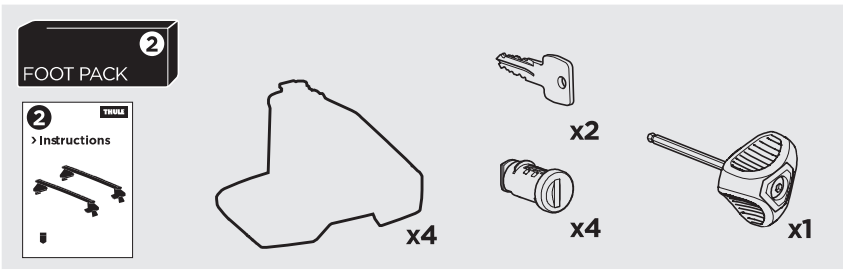

1

Kit 5141

CITROËN C1, 5-dr Hatchback, 14-
 PEUGEOT 108, 5-dr Hatchback, 14-
 TOYOTA Aygo, 5-dr Hatchback, 14-

ISO 11154-E

THULE WingBar Evo	THULE WingBar Edge	THULE WingBar	THULE SquareBar	Evo X (scale)	Edge X (scale)
CITROËN C1, 5-dr Hatchback, 14-				32	0
PEUGEOT 108, 5-dr Hatchback, 14-				32	0
TOYOTA Aygo, 5-dr Hatchback, 14-				32	0

THULE ProBar	THULE SlideBar	X (mm/inch)
CITROËN C1, 5-dr Hatchback, 14-		971 mm / 38 1/4"
PEUGEOT 108, 5-dr Hatchback, 14-		971 mm / 38 1/4"
TOYOTA Aygo, 5-dr Hatchback, 14-		971 mm / 38 1/4"

THULE WingBar Evo	THULE WingBar Edge	THULE WingBar	THULE SquareBar	Evo Y (scale)	Edge Y (scale)
CITROËN C1, 5-dr Hatchback, 14-				28,5	D
PEUGEOT 108, 5-dr Hatchback, 14-				28,5	D
TOYOTA Aygo, 5-dr Hatchback, 14-				28,5	D

THULE ProBar	THULE SlideBar	Y (mm/inch)
CITROËN C1, 5-dr Hatchback, 14-		936 mm / 36 7/8"
PEUGEOT 108, 5-dr Hatchback, 14-		936 mm / 36 7/8"
TOYOTA Aygo, 5-dr Hatchback, 14-		936 mm / 36 7/8"

	W (mm/inch)	Z (mm/inch)
CITROËN C1, 5-dr Hatchback, 14-	640 mm / 25 1/4"	110 mm / 4 3/8"
PEUGEOT 108, 5-dr Hatchback, 14-	640 mm / 25 1/4"	110 mm / 4 3/8"
TOYOTA Aygo, 5-dr Hatchback, 14-	640 mm / 25 1/4"	110 mm / 4 3/8"