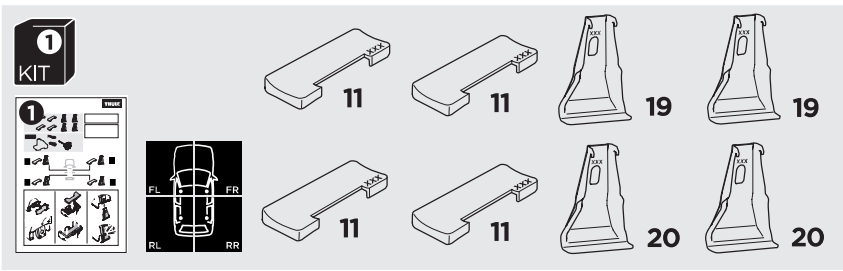

1

Kit 5141

CITROËN C1, 5-dr Hatchback, 14-
 PEUGEOT 108, 5-dr Hatchback, 14-
 TOYOTA Aygo, 5-dr Hatchback, 14-

ISO 11154-E

THULE WingBar Evo	THULE WingBar Edge	THULE WingBar	THULE SquareBar	Evo X (scale)	Edge X (scale)
CITROËN C1, 5-dr Hatchback, 14-				32	0
PEUGEOT 108, 5-dr Hatchback, 14-				32	0
TOYOTA Aygo, 5-dr Hatchback, 14-				32	0

THULE ProBar	THULE SlideBar	X (mm/inch)
CITROËN C1, 5-dr Hatchback, 14-		971 mm / 38 1/4"
PEUGEOT 108, 5-dr Hatchback, 14-		971 mm / 38 1/4"
TOYOTA Aygo, 5-dr Hatchback, 14-		971 mm / 38 1/4"

THULE WingBar Evo	THULE WingBar Edge	THULE WingBar	THULE SquareBar	Evo Y (scale)	Edge Y (scale)
CITROËN C1, 5-dr Hatchback, 14-				28,5	D
PEUGEOT 108, 5-dr Hatchback, 14-				28,5	D
TOYOTA Aygo, 5-dr Hatchback, 14-				28,5	D

THULE ProBar	THULE SlideBar	Y (mm/inch)
CITROËN C1, 5-dr Hatchback, 14-		936 mm / 36 7/8"
PEUGEOT 108, 5-dr Hatchback, 14-		936 mm / 36 7/8"
TOYOTA Aygo, 5-dr Hatchback, 14-		936 mm / 36 7/8"

	W (mm/inch)	Z (mm/inch)
CITROËN C1, 5-dr Hatchback, 14-	640 mm / 25 1/4"	110 mm / 4 3/8"
PEUGEOT 108, 5-dr Hatchback, 14-	640 mm / 25 1/4"	110 mm / 4 3/8"
TOYOTA Aygo, 5-dr Hatchback, 14-	640 mm / 25 1/4"	110 mm / 4 3/8"