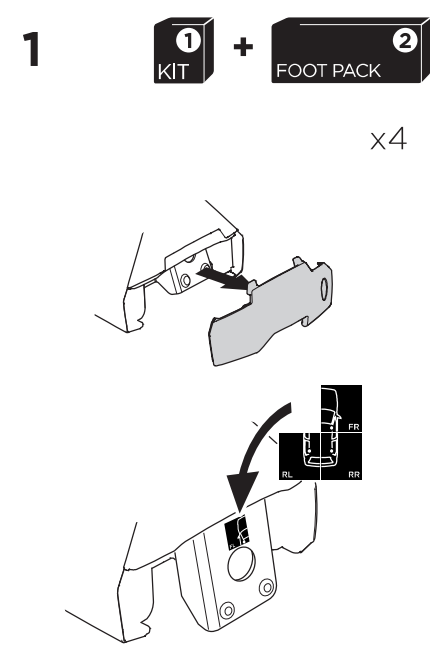

1

Kit 5141

CITROËN C1, 5-dr Hatchback, 14-
 PEUGEOT 108, 5-dr Hatchback, 14-
 TOYOTA Aygo, 5-dr Hatchback, 14-

ISO 11154-E

THULE WingBar Evo	THULE WingBar Edge	THULE WingBar	THULE SquareBar	Evo X (scale)	Edge X (scale)
CITROËN C1, 5-dr Hatchback, 14-				32	0
PEUGEOT 108, 5-dr Hatchback, 14-				32	0
TOYOTA Aygo, 5-dr Hatchback, 14-				32	0

THULE ProBar	THULE SlideBar	X (mm/inch)
CITROËN C1, 5-dr Hatchback, 14-		971 mm / 38 1/4"
PEUGEOT 108, 5-dr Hatchback, 14-		971 mm / 38 1/4"
TOYOTA Aygo, 5-dr Hatchback, 14-		971 mm / 38 1/4"

THULE WingBar Evo	THULE WingBar Edge	THULE WingBar	THULE SquareBar	Evo Y (scale)	Edge Y (scale)
CITROËN C1, 5-dr Hatchback, 14-				28,5	D
PEUGEOT 108, 5-dr Hatchback, 14-				28,5	D
TOYOTA Aygo, 5-dr Hatchback, 14-				28,5	D

THULE ProBar	THULE SlideBar	Y (mm/inch)
CITROËN C1, 5-dr Hatchback, 14-		936 mm / 36 7/8"
PEUGEOT 108, 5-dr Hatchback, 14-		936 mm / 36 7/8"
TOYOTA Aygo, 5-dr Hatchback, 14-		936 mm / 36 7/8"

	W (mm/inch)	Z (mm/inch)
CITROËN C1, 5-dr Hatchback, 14-	640 mm / 25 1/4"	110 mm / 4 3/8"
PEUGEOT 108, 5-dr Hatchback, 14-	640 mm / 25 1/4"	110 mm / 4 3/8"
TOYOTA Aygo, 5-dr Hatchback, 14-	640 mm / 25 1/4"	110 mm / 4 3/8"