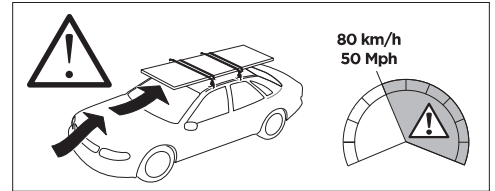

1

Kit 5135

HONDA Civic, 5-dr Hatchback, 12-17

ISO 11154-E