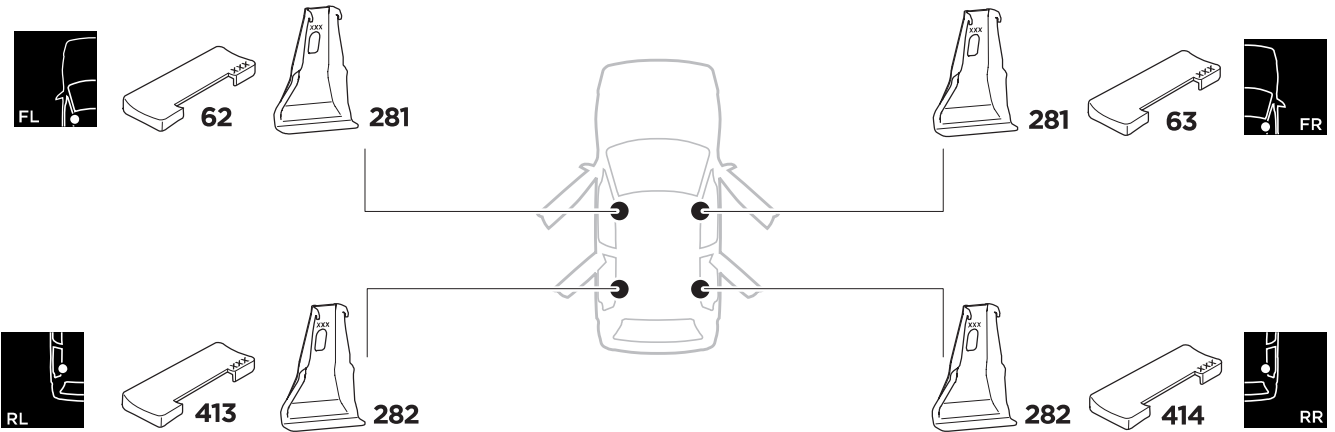

1

Kit 5135

HONDA Civic, 5-dr Hatchback, 12-17

ISO 11154-E

1 **KIT** + **FOOT PACK** 2

x4

2

x4

3

x4

THULE WingBar Evo	THULE WingBar Edge	THULE WingBar	THULE SquareBar	Evo X (scale)	Edge X (scale)
HONDA Civic, 5-dr Hatchback, 12-17				45	G

THULE ProBar	THULE SlideBar	X (mm/inch)		
HONDA Civic, 5-dr Hatchback, 12-17		1101 mm / 43 3/8"		

THULE WingBar Evo	THULE WingBar Edge	THULE WingBar	THULE SquareBar	Evo Y (scale)	Edge Y (scale)
HONDA Civic, 5-dr Hatchback, 12-17				34,5	J

THULE ProBar	THULE SlideBar	Y (mm/inch)		
HONDA Civic, 5-dr Hatchback, 12-17		996 mm / 39 1/4"		

	W (mm/inch)	Z (mm/inch)
HONDA Civic, 5-dr Hatchback, 12-17	700 mm / 27 1/2"	170 mm / 6 3/4"