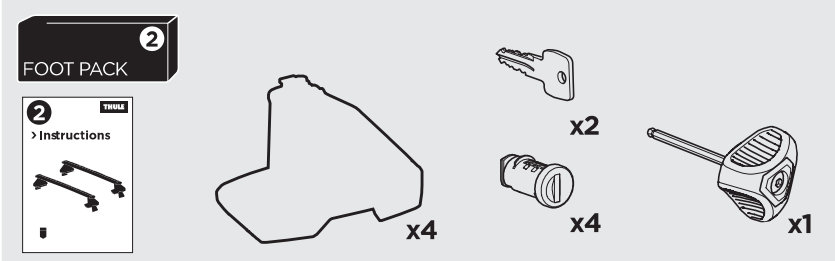

1

Kit 5135

HONDA Civic, 5-dr Hatchback, 12-17

ISO 11154-E

1 **KIT** + **FOOT PACK** 2

x4

2

x4

3

x4

THULE WingBar Evo	THULE WingBar Edge	THULE WingBar	THULE SquareBar	Evo X (scale)	Edge X (scale)
HONDA Civic, 5-dr Hatchback, 12-17				45	G

THULE ProBar	THULE SlideBar	X (mm/inch)		
HONDA Civic, 5-dr Hatchback, 12-17		1101 mm / 43 3/8"		

THULE WingBar Evo	THULE WingBar Edge	THULE WingBar	THULE SquareBar	Evo Y (scale)	Edge Y (scale)
HONDA Civic, 5-dr Hatchback, 12-17				34,5	J

THULE ProBar	THULE SlideBar	Y (mm/inch)		
HONDA Civic, 5-dr Hatchback, 12-17		996 mm / 39 1/4"		

	W (mm/inch)	Z (mm/inch)
HONDA Civic, 5-dr Hatchback, 12-17	700 mm / 27 1/2"	170 mm / 6 3/4"