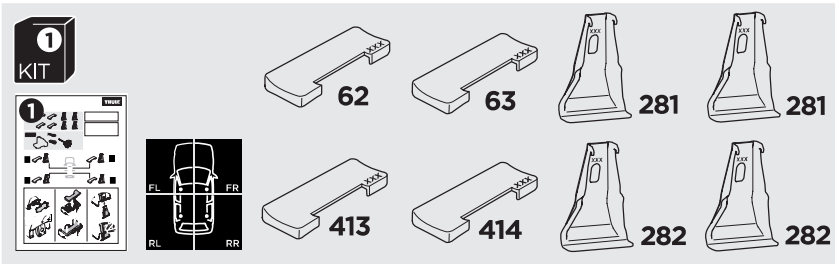

1

Kit 5135

HONDA Civic, 5-dr Hatchback, 12-17

ISO 11154-E

1 **KIT** + **FOOT PACK** 2

x4

2

x4

3

x4

THULE WingBar Evo	THULE WingBar Edge	THULE WingBar	THULE SquareBar	Evo X (scale)	Edge X (scale)
HONDA Civic, 5-dr Hatchback, 12-17				45	G

THULE ProBar	THULE SlideBar	X (mm/inch)		
HONDA Civic, 5-dr Hatchback, 12-17		1101 mm / 43 3/8"		

THULE WingBar Evo	THULE WingBar Edge	THULE WingBar	THULE SquareBar	Evo Y (scale)	Edge Y (scale)
HONDA Civic, 5-dr Hatchback, 12-17				34,5	J

THULE ProBar	THULE SlideBar	Y (mm/inch)		
HONDA Civic, 5-dr Hatchback, 12-17		996 mm / 39 1/4"		

	W (mm/inch)	Z (mm/inch)
HONDA Civic, 5-dr Hatchback, 12-17	700 mm / 27 1/2"	170 mm / 6 3/4"