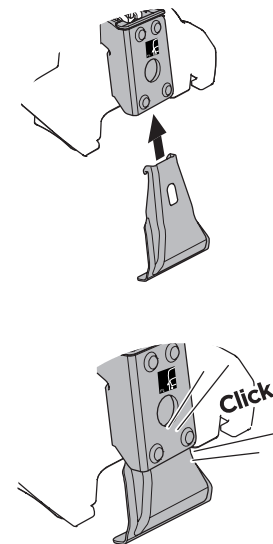

1

Kit 5135

HONDA Civic, 5-dr Hatchback, 12-17

ISO 11154-E

1 **KIT** + **FOOT PACK** 2

x4

2

x4

3

x4

THULE WingBar Evo	THULE WingBar Edge	THULE WingBar	THULE SquareBar	Evo X (scale)	Edge X (scale)
HONDA Civic, 5-dr Hatchback, 12-17				45	G

THULE ProBar	THULE SlideBar	X (mm/inch)		
HONDA Civic, 5-dr Hatchback, 12-17		1101 mm / 43 3/8"		