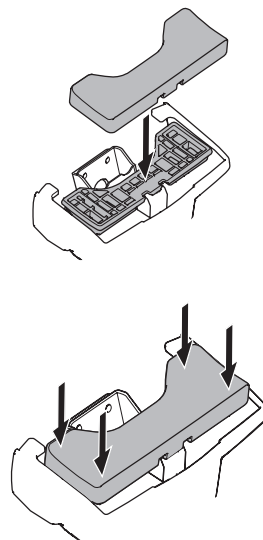

1

Kit 5135

HONDA Civic, 5-dr Hatchback, 12-17

ISO 11154-E

1 **KIT** + **FOOT PACK** 2

x4

2

x4

3

x4

THULE WingBar Evo	THULE WingBar Edge	THULE WingBar	THULE SquareBar	Evo X (scale)	Edge X (scale)
HONDA Civic, 5-dr Hatchback, 12-17				45	G

THULE ProBar	THULE SlideBar	X (mm/inch)		
HONDA Civic, 5-dr Hatchback, 12-17		1101 mm / 43 3/8"		

THULE WingBar Evo	THULE WingBar Edge	THULE WingBar	THULE SquareBar	Evo Y (scale)	Edge Y (scale)
HONDA Civic, 5-dr Hatchback, 12-17				34,5	J

THULE ProBar	THULE SlideBar	Y (mm/inch)		
HONDA Civic, 5-dr Hatchback, 12-17		996 mm / 39 1/4"		

	W (mm/inch)	Z (mm/inch)
HONDA Civic, 5-dr Hatchback, 12-17	700 mm / 27 1/2"	170 mm / 6 3/4"