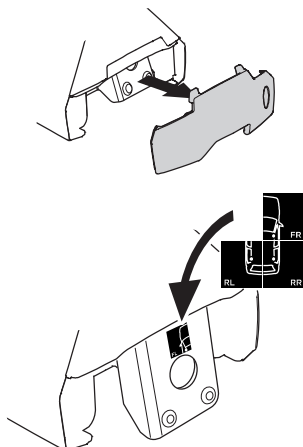

1

Kit 5135

HONDA Civic, 5-dr Hatchback, 12-17

ISO 11154-E

1 **KIT** + **FOOT PACK** 2

x4

2

x4

3

x4

THULE WingBar Evo	THULE WingBar Edge	THULE WingBar	THULE SquareBar	Evo X (scale)	Edge X (scale)
HONDA Civic, 5-dr Hatchback, 12-17				45	G

THULE ProBar	THULE SlideBar	X (mm/inch)		
HONDA Civic, 5-dr Hatchback, 12-17		1101 mm / 43 3/8"		

THULE WingBar Evo	THULE WingBar Edge	THULE WingBar	THULE SquareBar	Evo Y (scale)	Edge Y (scale)
HONDA Civic, 5-dr Hatchback, 12-17				34,5	J

THULE ProBar	THULE SlideBar	Y (mm/inch)		
HONDA Civic, 5-dr Hatchback, 12-17		996 mm / 39 1/4"		

	W (mm/inch)	Z (mm/inch)
HONDA Civic, 5-dr Hatchback, 12-17	700 mm / 27 1/2"	170 mm / 6 3/4"