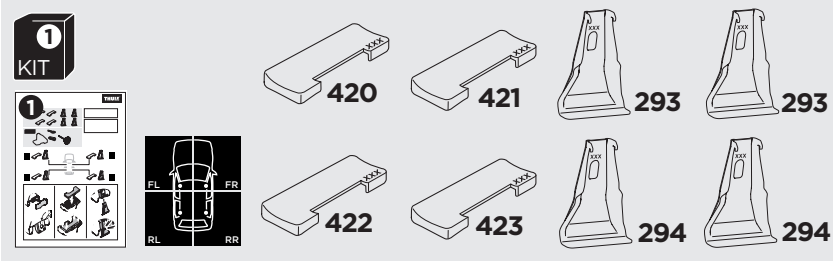

## Kit 5134

HYUNDAI ix35, 5-dr SUV, 10-15  
 HYUNDAI ix35 FCEV, 5-dr SUV, 13-  
 HYUNDAI Tucson, 5-dr SUV, 10-15

ISO 11154-E

THULE WingBar Evo	THULE WingBar Edge	THULE WingBar	THULE SquareBar	Evo X (scale)	Edge X (scale)
HYUNDAI ix35, 5-dr SUV, 10-15				44,5	H
HYUNDAI ix35 FCEV, 5-dr SUV, 13-				44,5	H
HYUNDAI Tucson, 5-dr SUV, 10-15				44,5	H

THULE ProBar	THULE SlideBar	X (mm/inch)
HYUNDAI ix35, 5-dr SUV, 10-15		1096 mm / 43 1/8"
HYUNDAI ix35 FCEV, 5-dr SUV, 13-		1096 mm / 43 1/8"
HYUNDAI Tucson, 5-dr SUV, 10-15		1096 mm / 43 1/8"

THULE WingBar Evo	THULE WingBar Edge	THULE WingBar	THULE SquareBar	Evo Y (scale)	Edge Y (scale)
HYUNDAI ix35, 5-dr SUV, 10-15				39,5	R
HYUNDAI ix35 FCEV, 5-dr SUV, 13-				39,5	R
HYUNDAI Tucson, 5-dr SUV, 10-15				39,5	R

THULE ProBar	THULE SlideBar	Y (mm/inch)
HYUNDAI ix35, 5-dr SUV, 10-15		1046 mm / 41 1/8"
HYUNDAI ix35 FCEV, 5-dr SUV, 13-		1046 mm / 41 1/8"
HYUNDAI Tucson, 5-dr SUV, 10-15		1046 mm / 41 1/8"

	W (mm/inch)	Z (mm/inch)
HYUNDAI ix35, 5-dr SUV, 10-15	650 mm / 25 5/8"	310 mm / 12 1/4"
HYUNDAI ix35 FCEV, 5-dr SUV, 13-	650 mm / 25 5/8"	310 mm / 12 1/4"
HYUNDAI Tucson, 5-dr SUV, 10-15	650 mm / 25 5/8"	310 mm / 12 1/4"