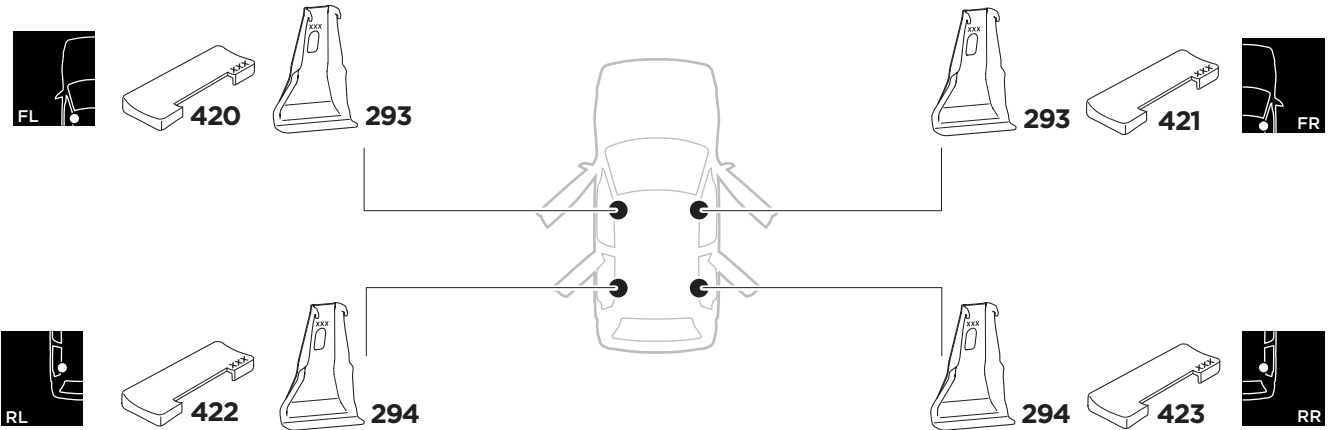

## Kit 5134

HYUNDAI ix35, 5-dr SUV, 10-15  
 HYUNDAI ix35 FCEV, 5-dr SUV, 13-  
 HYUNDAI Tucson, 5-dr SUV, 10-15

ISO 11154-E

THULE WingBar Evo	THULE WingBar Edge	THULE WingBar	THULE SquareBar	Evo X (scale)	Edge X (scale)
HYUNDAI ix35, 5-dr SUV, 10-15				44,5	H
HYUNDAI ix35 FCEV, 5-dr SUV, 13-				44,5	H
HYUNDAI Tucson, 5-dr SUV, 10-15				44,5	H

THULE ProBar	THULE SlideBar	X (mm/inch)
HYUNDAI ix35, 5-dr SUV, 10-15		1096 mm / 43 1/8"
HYUNDAI ix35 FCEV, 5-dr SUV, 13-		1096 mm / 43 1/8"
HYUNDAI Tucson, 5-dr SUV, 10-15		1096 mm / 43 1/8"

THULE WingBar Evo	THULE WingBar Edge	THULE WingBar	THULE SquareBar	Evo Y (scale)	Edge Y (scale)
HYUNDAI ix35, 5-dr SUV, 10-15				39,5	R
HYUNDAI ix35 FCEV, 5-dr SUV, 13-				39,5	R
HYUNDAI Tucson, 5-dr SUV, 10-15				39,5	R

THULE ProBar	THULE SlideBar	Y (mm/inch)
HYUNDAI ix35, 5-dr SUV, 10-15		1046 mm / 41 1/8"
HYUNDAI ix35 FCEV, 5-dr SUV, 13-		1046 mm / 41 1/8"
HYUNDAI Tucson, 5-dr SUV, 10-15		1046 mm / 41 1/8"

	W (mm/inch)	Z (mm/inch)
HYUNDAI ix35, 5-dr SUV, 10-15	650 mm / 25 5/8"	310 mm / 12 1/4"
HYUNDAI ix35 FCEV, 5-dr SUV, 13-	650 mm / 25 5/8"	310 mm / 12 1/4"
HYUNDAI Tucson, 5-dr SUV, 10-15	650 mm / 25 5/8"	310 mm / 12 1/4"