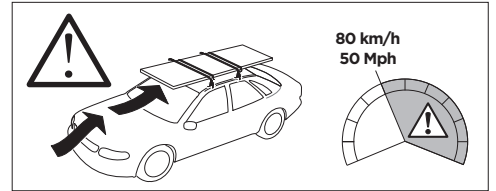

1

Kit 5134

HYUNDAI ix35, 5-dr SUV, 10-15
HYUNDAI ix35 FCEV, 5-dr SUV, 13-
HYUNDAI Tucson, 5-dr SUV, 10-15

ISO 11154-E