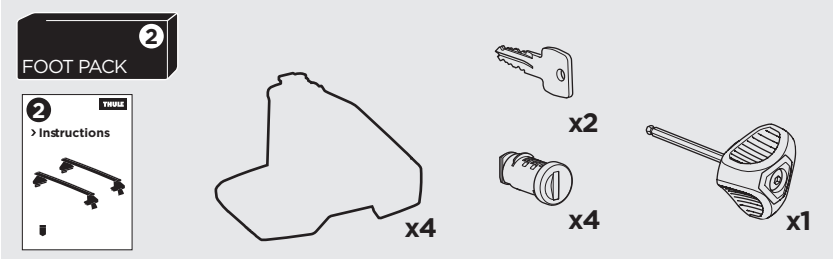

## Kit 5134

HYUNDAI ix35, 5-dr SUV, 10-15  
 HYUNDAI ix35 FCEV, 5-dr SUV, 13-  
 HYUNDAI Tucson, 5-dr SUV, 10-15

ISO 11154-E

THULE WingBar Evo	THULE WingBar Edge	THULE WingBar	THULE SquareBar	Evo X (scale)	Edge X (scale)
HYUNDAI ix35, 5-dr SUV, 10-15				44,5	H
HYUNDAI ix35 FCEV, 5-dr SUV, 13-				44,5	H
HYUNDAI Tucson, 5-dr SUV, 10-15				44,5	H

THULE ProBar	THULE SlideBar	X (mm/inch)
HYUNDAI ix35, 5-dr SUV, 10-15		1096 mm / 43 1/8"
HYUNDAI ix35 FCEV, 5-dr SUV, 13-		1096 mm / 43 1/8"
HYUNDAI Tucson, 5-dr SUV, 10-15		1096 mm / 43 1/8"

THULE WingBar Evo	THULE WingBar Edge	THULE WingBar	THULE SquareBar	Evo Y (scale)	Edge Y (scale)
HYUNDAI ix35, 5-dr SUV, 10-15				39,5	R
HYUNDAI ix35 FCEV, 5-dr SUV, 13-				39,5	R
HYUNDAI Tucson, 5-dr SUV, 10-15				39,5	R

THULE ProBar	THULE SlideBar	Y (mm/inch)
HYUNDAI ix35, 5-dr SUV, 10-15		1046 mm / 41 1/8"
HYUNDAI ix35 FCEV, 5-dr SUV, 13-		1046 mm / 41 1/8"
HYUNDAI Tucson, 5-dr SUV, 10-15		1046 mm / 41 1/8"

	W (mm/inch)	Z (mm/inch)
HYUNDAI ix35, 5-dr SUV, 10-15	650 mm / 25 5/8"	310 mm / 12 1/4"
HYUNDAI ix35 FCEV, 5-dr SUV, 13-	650 mm / 25 5/8"	310 mm / 12 1/4"
HYUNDAI Tucson, 5-dr SUV, 10-15	650 mm / 25 5/8"	310 mm / 12 1/4"