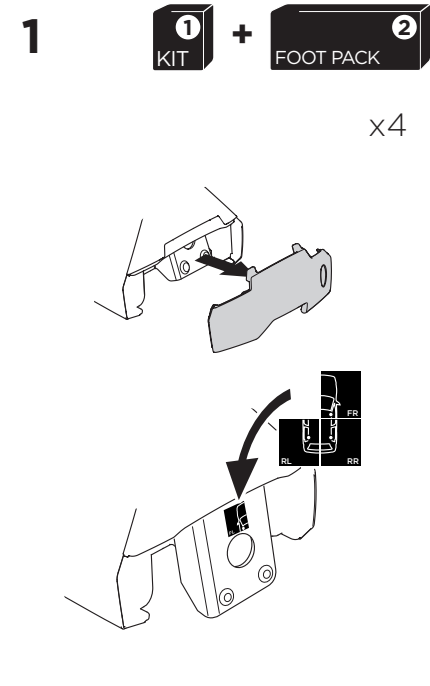

## Kit 5134

HYUNDAI ix35, 5-dr SUV, 10-15  
 HYUNDAI ix35 FCEV, 5-dr SUV, 13-  
 HYUNDAI Tucson, 5-dr SUV, 10-15

ISO 11154-E

THULE WingBar Evo	THULE WingBar Edge	THULE WingBar	THULE SquareBar	Evo X (scale)	Edge X (scale)
HYUNDAI ix35, 5-dr SUV, 10-15				44,5	H
HYUNDAI ix35 FCEV, 5-dr SUV, 13-				44,5	H
HYUNDAI Tucson, 5-dr SUV, 10-15				44,5	H

THULE ProBar	THULE SlideBar	X (mm/inch)
HYUNDAI ix35, 5-dr SUV, 10-15		1096 mm / 43 1/8"
HYUNDAI ix35 FCEV, 5-dr SUV, 13-		1096 mm / 43 1/8"
HYUNDAI Tucson, 5-dr SUV, 10-15		1096 mm / 43 1/8"

THULE WingBar Evo	THULE WingBar Edge	THULE WingBar	THULE SquareBar	Evo Y (scale)	Edge Y (scale)
HYUNDAI ix35, 5-dr SUV, 10-15				39,5	R
HYUNDAI ix35 FCEV, 5-dr SUV, 13-				39,5	R
HYUNDAI Tucson, 5-dr SUV, 10-15				39,5	R

THULE ProBar	THULE SlideBar	Y (mm/inch)
HYUNDAI ix35, 5-dr SUV, 10-15		1046 mm / 41 1/8"
HYUNDAI ix35 FCEV, 5-dr SUV, 13-		1046 mm / 41 1/8"
HYUNDAI Tucson, 5-dr SUV, 10-15		1046 mm / 41 1/8"

	W (mm/inch)	Z (mm/inch)
HYUNDAI ix35, 5-dr SUV, 10-15	650 mm / 25 5/8"	310 mm / 12 1/4"
HYUNDAI ix35 FCEV, 5-dr SUV, 13-	650 mm / 25 5/8"	310 mm / 12 1/4"
HYUNDAI Tucson, 5-dr SUV, 10-15	650 mm / 25 5/8"	310 mm / 12 1/4"