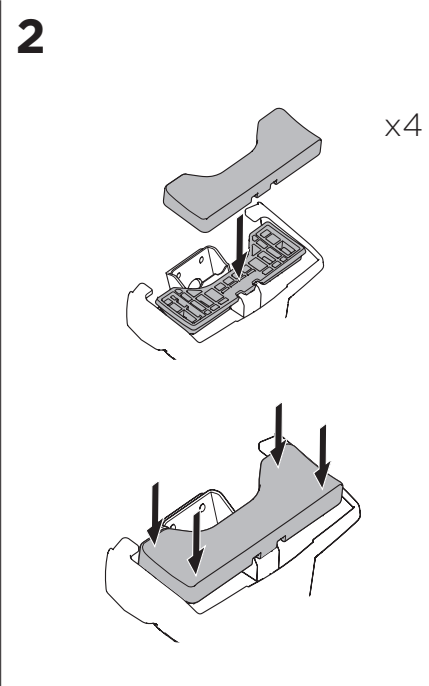

## Kit 5134

HYUNDAI ix35, 5-dr SUV, 10-15  
 HYUNDAI ix35 FCEV, 5-dr SUV, 13-  
 HYUNDAI Tucson, 5-dr SUV, 10-15

ISO 11154-E

THULE WingBar Evo	THULE WingBar Edge	THULE WingBar	THULE SquareBar	Evo X (scale)	Edge X (scale)
HYUNDAI ix35, 5-dr SUV, 10-15				44,5	H
HYUNDAI ix35 FCEV, 5-dr SUV, 13-				44,5	H
HYUNDAI Tucson, 5-dr SUV, 10-15				44,5	H

THULE ProBar	THULE SlideBar	X (mm/inch)
HYUNDAI ix35, 5-dr SUV, 10-15		1096 mm / 43 1/8"
HYUNDAI ix35 FCEV, 5-dr SUV, 13-		1096 mm / 43 1/8"
HYUNDAI Tucson, 5-dr SUV, 10-15		1096 mm / 43 1/8"

THULE WingBar Evo	THULE WingBar Edge	THULE WingBar	THULE SquareBar	Evo Y (scale)	Edge Y (scale)
HYUNDAI ix35, 5-dr SUV, 10-15				39,5	R
HYUNDAI ix35 FCEV, 5-dr SUV, 13-				39,5	R
HYUNDAI Tucson, 5-dr SUV, 10-15				39,5	R

THULE ProBar	THULE SlideBar	Y (mm/inch)
HYUNDAI ix35, 5-dr SUV, 10-15		1046 mm / 41 1/8"
HYUNDAI ix35 FCEV, 5-dr SUV, 13-		1046 mm / 41 1/8"
HYUNDAI Tucson, 5-dr SUV, 10-15		1046 mm / 41 1/8"

	W (mm/inch)	Z (mm/inch)
HYUNDAI ix35, 5-dr SUV, 10-15	650 mm / 25 5/8"	310 mm / 12 1/4"
HYUNDAI ix35 FCEV, 5-dr SUV, 13-	650 mm / 25 5/8"	310 mm / 12 1/4"
HYUNDAI Tucson, 5-dr SUV, 10-15	650 mm / 25 5/8"	310 mm / 12 1/4"