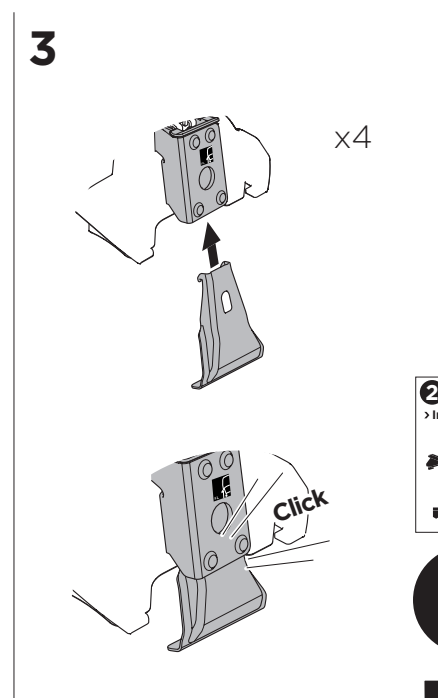

ISO 11154-E

THULE WingBar Evo	THULE WingBar Edge	THULE WingBar	THULE SquareBar	Evo X (scale)	Edge X (scale)
TOYOTA Prius+, 5-dr Estate, 12-				43,5	J
TOYOTA Prius+, 5-dr Estate, 12- (with glass roof)				43,5	J
TOYOTA Prius V, 5-dr Wagon, *12-				43,5	J
TOYOTA Prius V, 5-dr Wagon, *12- (with glass roof)				43,5	J