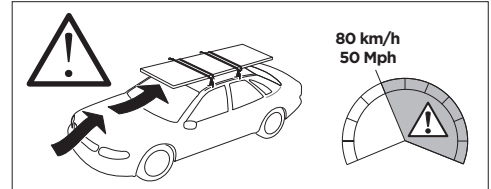

ISO 11154-E

THULE WingBar Evo	THULE WingBar Edge	THULE WingBar	THULE SquareBar	Evo X (scale)	Edge X (scale)
TOYOTA Prius+, 5-dr Estate, 12-				43,5	J
TOYOTA Prius+, 5-dr Estate, 12- (with glass roof)				43,5	J
TOYOTA Prius V, 5-dr Wagon, *12-				43,5	J
TOYOTA Prius V, 5-dr Wagon, *12- (with glass roof)				43,5	J