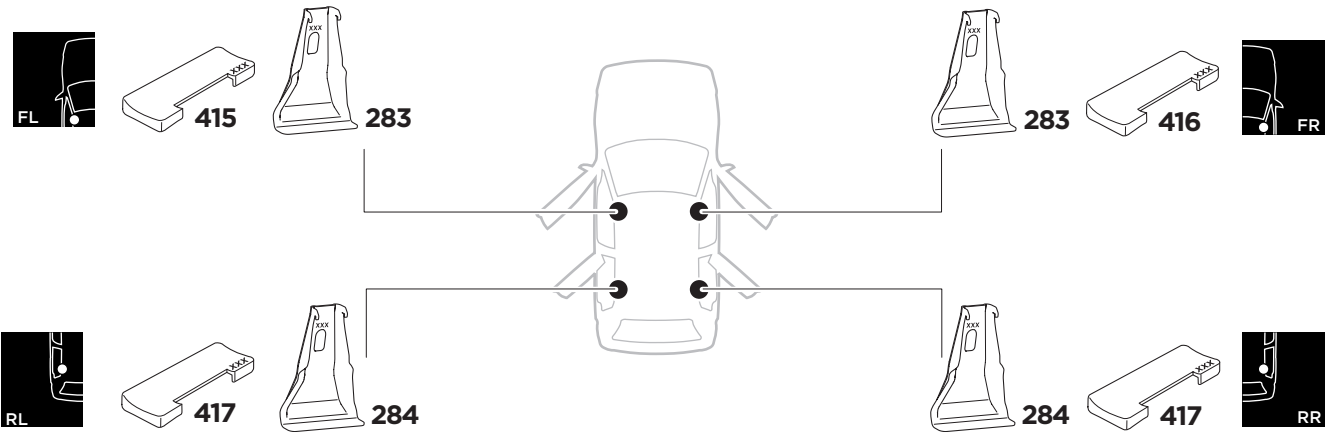

1

Kit 5129

- TOYOTA Prius+, 5-dr Estate, 12-
 - TOYOTA Prius+, 5-dr Estate, 12- (with glass roof)
 - TOYOTA Prius V, 5-dr Wagon, *12-
 - TOYOTA Prius V, 5-dr Wagon, *12- (with glass roof)
- *North America

ISO 11154-E

THULE WingBar Evo	THULE WingBar Edge	THULE WingBar	THULE SquareBar	Evo X (scale)	Edge X (scale)
TOYOTA Prius+, 5-dr Estate, 12-				43,5	J
TOYOTA Prius+, 5-dr Estate, 12- (with glass roof)				43,5	J
TOYOTA Prius V, 5-dr Wagon, *12-				43,5	J
TOYOTA Prius V, 5-dr Wagon, *12- (with glass roof)				43,5	J

THULE ProBar	THULE SlideBar	X (mm/inch)
TOYOTA Prius+, 5-dr Estate, 12-		1086 mm / 42 3/4"
TOYOTA Prius+, 5-dr Estate, 12- (with glass roof)		1086 mm / 42 3/4"
TOYOTA Prius V, 5-dr Wagon, *12-		1086 mm / 42 3/4"
TOYOTA Prius V, 5-dr Wagon, *12- (with glass roof)		1086 mm / 42 3/4"