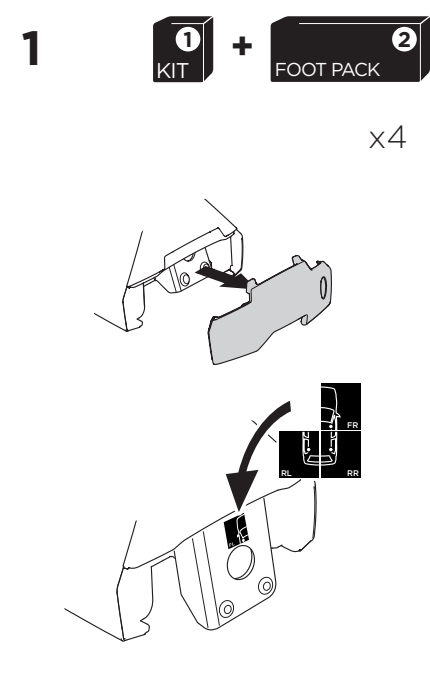

ISO 11154-E

THULE WingBar Evo	THULE WingBar Edge	THULE WingBar	THULE SquareBar	Evo X (scale)	Edge X (scale)
TOYOTA Prius+, 5-dr Estate, 12-				43,5	J
TOYOTA Prius+, 5-dr Estate, 12- (with glass roof)				43,5	J
TOYOTA Prius V, 5-dr Wagon, *12-				43,5	J
TOYOTA Prius V, 5-dr Wagon, *12- (with glass roof)				43,5	J