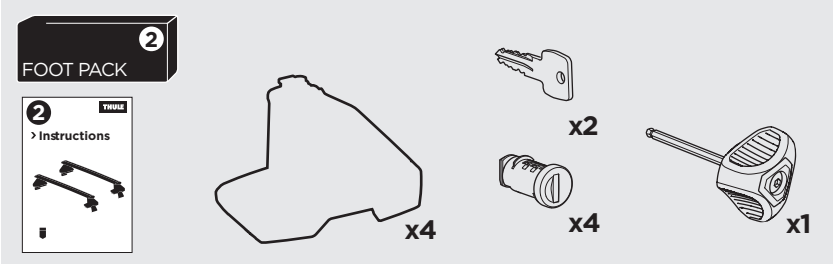

ISO 11154-E

THULE WingBar Evo	THULE WingBar Edge	THULE WingBar	THULE SquareBar	Evo X (scale)	Edge X (scale)
TOYOTA Prius+, 5-dr Estate, 12-				43,5	J
TOYOTA Prius+, 5-dr Estate, 12- (with glass roof)				43,5	J
TOYOTA Prius V, 5-dr Wagon, *12-				43,5	J
TOYOTA Prius V, 5-dr Wagon, *12- (with glass roof)				43,5	J