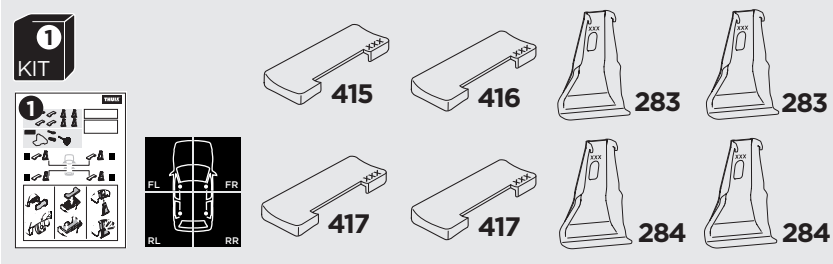

1

Kit 5129

- TOYOTA Prius+, 5-dr Estate, 12-
 - TOYOTA Prius+, 5-dr Estate, 12- (with glass roof)
 - TOYOTA Prius V, 5-dr Wagon, *12-
 - TOYOTA Prius V, 5-dr Wagon, *12- (with glass roof)
- *North America

ISO 11154-E

THULE WingBar Evo	THULE WingBar Edge	THULE WingBar	THULE SquareBar	Evo X (scale)	Edge X (scale)
TOYOTA Prius+, 5-dr Estate, 12-				43,5	J
TOYOTA Prius+, 5-dr Estate, 12- (with glass roof)				43,5	J
TOYOTA Prius V, 5-dr Wagon, *12-				43,5	J
TOYOTA Prius V, 5-dr Wagon, *12- (with glass roof)				43,5	J