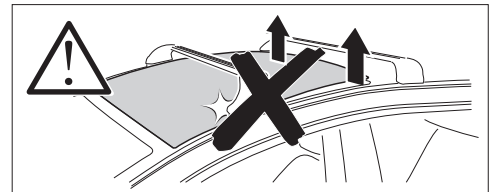

ISO 11154-E

THULE WingBar Evo	THULE WingBar Edge	THULE WingBar	THULE SquareBar	Evo X (scale)	Edge X (scale)
TOYOTA Prius+, 5-dr Estate, 12-				43,5	J
TOYOTA Prius+, 5-dr Estate, 12- (with glass roof)				43,5	J
TOYOTA Prius V, 5-dr Wagon, *12-				43,5	J
TOYOTA Prius V, 5-dr Wagon, *12- (with glass roof)				43,5	J