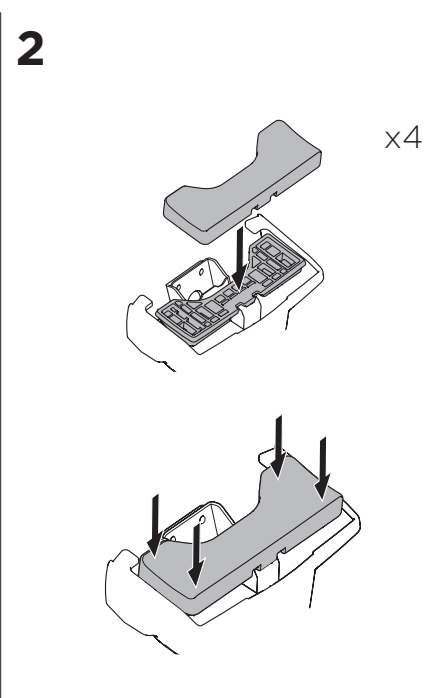

ISO 11154-E

THULE WingBar Evo	THULE WingBar Edge	THULE WingBar	THULE SquareBar	Evo X (scale)	Edge X (scale)
TOYOTA Prius+, 5-dr Estate, 12-				43,5	J
TOYOTA Prius+, 5-dr Estate, 12- (with glass roof)				43,5	J
TOYOTA Prius V, 5-dr Wagon, *12-				43,5	J
TOYOTA Prius V, 5-dr Wagon, *12- (with glass roof)				43,5	J