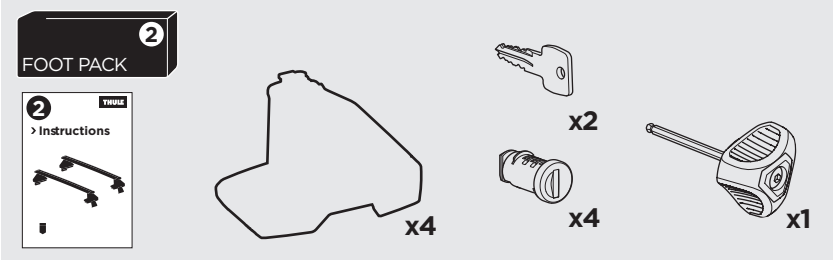

1

Kit 5127

NISSAN Leaf, 5-dr Hatchback 10-17

NISSAN Leaf, 5-dr Hatchback 18-

ISO 11154-E

 THULE WingBar Evo	 THULE WingBar Edge	 THULE WingBar	 THULE SquareBar	Evo X (scale)	Edge X (scale)
NISSAN Leaf, 5-dr Hatchback 10-17				41,5	N
NISSAN Leaf, 5-dr Hatchback 18-				42	M

 THULE ProBar	 THULE SlideBar			X (mm/inch)	
NISSAN Leaf, 5-dr Hatchback 10-17				1066 mm / 42"	
NISSAN Leaf, 5-dr Hatchback 18-				1071 mm / 42 1/8"	

 THULE WingBar Evo	 THULE WingBar Edge	 THULE WingBar	 THULE SquareBar	Evo Y (scale)	Edge Y (scale)
NISSAN Leaf, 5-dr Hatchback 10-17				32	O
NISSAN Leaf, 5-dr Hatchback 18-				32	O

 THULE ProBar	 THULE SlideBar			Y (mm/inch)	
NISSAN Leaf, 5-dr Hatchback 10-17				971 mm / 38 1/4"	
NISSAN Leaf, 5-dr Hatchback 18-				971 mm / 38 1/4"	

	W (mm/inch)	Z (mm/inch)
NISSAN Leaf, 5-dr Hatchback 10-17	710 mm / 28"	280 mm / 11"
NISSAN Leaf, 5-dr Hatchback 18-	710 mm / 28"	280 mm / 11"