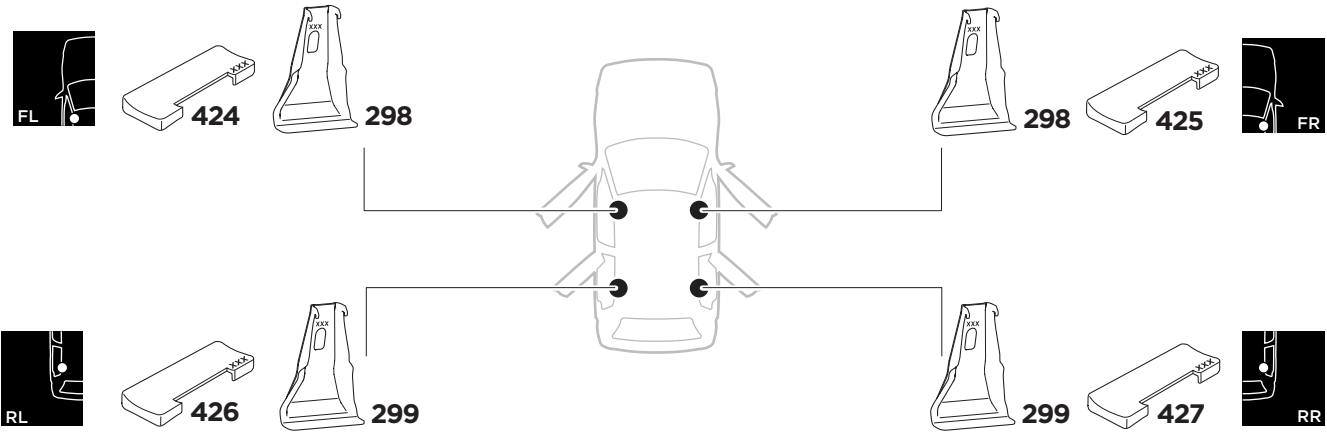

1

Kit 5127

NISSAN Leaf, 5-dr Hatchback 10-17

NISSAN Leaf, 5-dr Hatchback 18-

ISO 11154-E

 THULE WingBar Evo	 THULE WingBar Edge	 THULE WingBar	 THULE SquareBar	Evo X (scale)	Edge X (scale)
NISSAN Leaf, 5-dr Hatchback 10-17				41,5	N
NISSAN Leaf, 5-dr Hatchback 18-				42	M

 THULE ProBar	 THULE SlideBar			X (mm/inch)	
NISSAN Leaf, 5-dr Hatchback 10-17				1066 mm / 42"	
NISSAN Leaf, 5-dr Hatchback 18-				1071 mm / 42 1/8"	

 THULE WingBar Evo	 THULE WingBar Edge	 THULE WingBar	 THULE SquareBar	Evo Y (scale)	Edge Y (scale)
NISSAN Leaf, 5-dr Hatchback 10-17				32	O
NISSAN Leaf, 5-dr Hatchback 18-				32	O

 THULE ProBar	 THULE SlideBar			Y (mm/inch)	
NISSAN Leaf, 5-dr Hatchback 10-17				971 mm / 38 1/4"	
NISSAN Leaf, 5-dr Hatchback 18-				971 mm / 38 1/4"	

	W (mm/inch)	Z (mm/inch)
NISSAN Leaf, 5-dr Hatchback 10-17	710 mm / 28"	280 mm / 11"
NISSAN Leaf, 5-dr Hatchback 18-	710 mm / 28"	280 mm / 11"