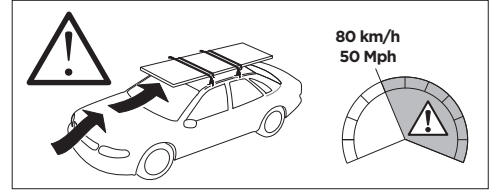

1

Kit 5127

NISSAN Leaf, 5-dr Hatchback 10-17

NISSAN Leaf, 5-dr Hatchback 18-

ISO 11154-E

 THULE WingBar Evo	 THULE WingBar Edge	 THULE WingBar	 THULE SquareBar	Evo X (scale)	Edge X (scale)
NISSAN Leaf, 5-dr Hatchback 10-17				41,5	N
NISSAN Leaf, 5-dr Hatchback 18-				42	M