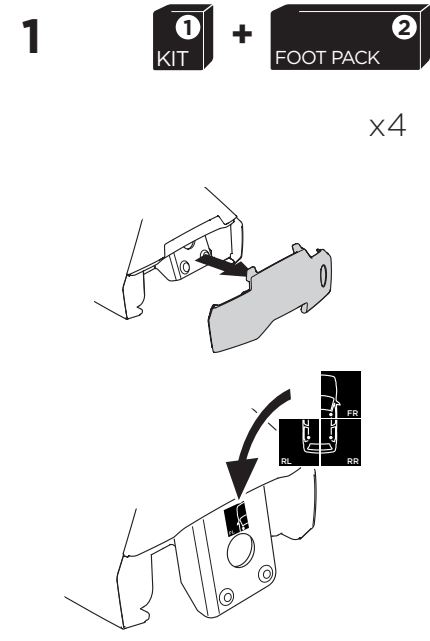

1

Kit 5127

NISSAN Leaf, 5-dr Hatchback 10-17

NISSAN Leaf, 5-dr Hatchback 18-

ISO 11154-E

 THULE WingBar Evo	 THULE WingBar Edge	 THULE WingBar	 THULE SquareBar	Evo X (scale)	Edge X (scale)
NISSAN Leaf, 5-dr Hatchback 10-17				41,5	N
NISSAN Leaf, 5-dr Hatchback 18-				42	M

 THULE ProBar	 THULE SlideBar			X (mm/inch)	
NISSAN Leaf, 5-dr Hatchback 10-17				1066 mm / 42"	
NISSAN Leaf, 5-dr Hatchback 18-				1071 mm / 42 1/8"	

 THULE WingBar Evo	 THULE WingBar Edge	 THULE WingBar	 THULE SquareBar	Evo Y (scale)	Edge Y (scale)
NISSAN Leaf, 5-dr Hatchback 10-17				32	O
NISSAN Leaf, 5-dr Hatchback 18-				32	O

 THULE ProBar	 THULE SlideBar			Y (mm/inch)	
NISSAN Leaf, 5-dr Hatchback 10-17				971 mm / 38 1/4"	
NISSAN Leaf, 5-dr Hatchback 18-				971 mm / 38 1/4"	

	W (mm/inch)	Z (mm/inch)
NISSAN Leaf, 5-dr Hatchback 10-17	710 mm / 28"	280 mm / 11"
NISSAN Leaf, 5-dr Hatchback 18-	710 mm / 28"	280 mm / 11"