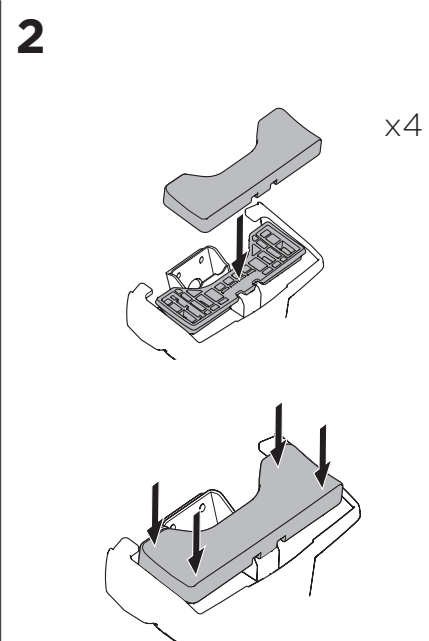

1

Kit 5127

NISSAN Leaf, 5-dr Hatchback 10-17

NISSAN Leaf, 5-dr Hatchback 18-

ISO 11154-E

 THULE WingBar Evo	 THULE WingBar Edge	 THULE WingBar	 THULE SquareBar	Evo X (scale)	Edge X (scale)
NISSAN Leaf, 5-dr Hatchback 10-17				41,5	N
NISSAN Leaf, 5-dr Hatchback 18-				42	M

 THULE ProBar	 THULE SlideBar			X (mm/inch)	
NISSAN Leaf, 5-dr Hatchback 10-17				1066 mm / 42"	
NISSAN Leaf, 5-dr Hatchback 18-				1071 mm / 42 1/8"	

 THULE WingBar Evo	 THULE WingBar Edge	 THULE WingBar	 THULE SquareBar	Evo Y (scale)	Edge Y (scale)
NISSAN Leaf, 5-dr Hatchback 10-17				32	O
NISSAN Leaf, 5-dr Hatchback 18-				32	O

 THULE ProBar	 THULE SlideBar			Y (mm/inch)	
NISSAN Leaf, 5-dr Hatchback 10-17				971 mm / 38 1/4"	
NISSAN Leaf, 5-dr Hatchback 18-				971 mm / 38 1/4"	

	W (mm/inch)	Z (mm/inch)
NISSAN Leaf, 5-dr Hatchback 10-17	710 mm / 28"	280 mm / 11"
NISSAN Leaf, 5-dr Hatchback 18-	710 mm / 28"	280 mm / 11"