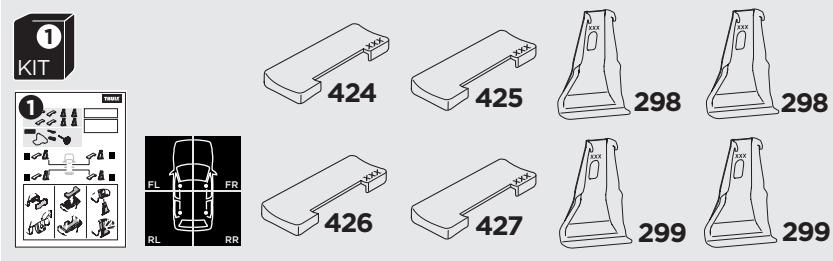

1

Kit 5127

NISSAN Leaf, 5-dr Hatchback 10-17

NISSAN Leaf, 5-dr Hatchback 18-

ISO 11154-E

 THULE WingBar Evo	 THULE WingBar Edge	 THULE WingBar	 THULE SquareBar	Evo X (scale)	Edge X (scale)
NISSAN Leaf, 5-dr Hatchback 10-17				41,5	N
NISSAN Leaf, 5-dr Hatchback 18-				42	M

 THULE ProBar	 THULE SlideBar			X (mm/inch)	
NISSAN Leaf, 5-dr Hatchback 10-17				1066 mm / 42"	
NISSAN Leaf, 5-dr Hatchback 18-				1071 mm / 42 1/8"	

 THULE WingBar Evo	 THULE WingBar Edge	 THULE WingBar	 THULE SquareBar	Evo Y (scale)	Edge Y (scale)
NISSAN Leaf, 5-dr Hatchback 10-17				32	O
NISSAN Leaf, 5-dr Hatchback 18-				32	O

 THULE ProBar	 THULE SlideBar			Y (mm/inch)	
NISSAN Leaf, 5-dr Hatchback 10-17				971 mm / 38 1/4"	
NISSAN Leaf, 5-dr Hatchback 18-				971 mm / 38 1/4"	

	W (mm/inch)	Z (mm/inch)
NISSAN Leaf, 5-dr Hatchback 10-17	710 mm / 28"	280 mm / 11"
NISSAN Leaf, 5-dr Hatchback 18-	710 mm / 28"	280 mm / 11"