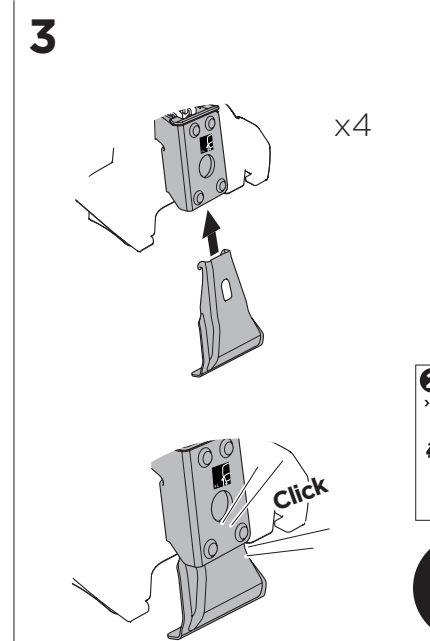

1

Kit 5127

NISSAN Leaf, 5-dr Hatchback 10-17

NISSAN Leaf, 5-dr Hatchback 18-

ISO 11154-E

 THULE WingBar Evo	 THULE WingBar Edge	 THULE WingBar	 THULE SquareBar	Evo X (scale)	Edge X (scale)
NISSAN Leaf, 5-dr Hatchback 10-17				41,5	N
NISSAN Leaf, 5-dr Hatchback 18-				42	M

 THULE ProBar	 THULE SlideBar			X (mm/inch)	
NISSAN Leaf, 5-dr Hatchback 10-17				1066 mm / 42"	
NISSAN Leaf, 5-dr Hatchback 18-				1071 mm / 42 1/8"	

 THULE WingBar Evo	 THULE WingBar Edge	 THULE WingBar	 THULE SquareBar	Evo Y (scale)	Edge Y (scale)
NISSAN Leaf, 5-dr Hatchback 10-17				32	O
NISSAN Leaf, 5-dr Hatchback 18-				32	O

 THULE ProBar	 THULE SlideBar			Y (mm/inch)	
NISSAN Leaf, 5-dr Hatchback 10-17				971 mm / 38 1/4"	
NISSAN Leaf, 5-dr Hatchback 18-				971 mm / 38 1/4"	

	W (mm/inch)	Z (mm/inch)
NISSAN Leaf, 5-dr Hatchback 10-17	710 mm / 28"	280 mm / 11"
NISSAN Leaf, 5-dr Hatchback 18-	710 mm / 28"	280 mm / 11"