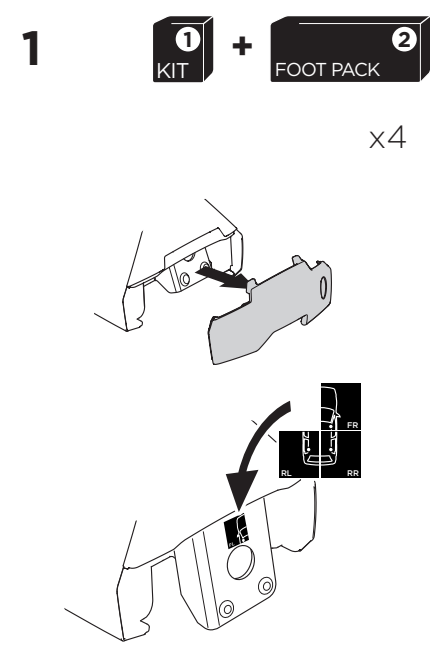

1

Kit 5126

HONDA Jazz, 5-dr Hatchback, 08-14

ISO 11154-E

THULE WingBar Evo	THULE WingBar Edge	THULE WingBar	THULE SquareBar	Evo X (scale)	Edge X (scale)
HONDA Jazz, 5-dr Hatchback, 08-14				35,5	H

THULE ProBar	THULE SlideBar	X (mm/inch)		
HONDA Jazz, 5-dr Hatchback, 08-14		1006 mm / 39 5/8"		

THULE WingBar Evo	THULE WingBar Edge	THULE WingBar	THULE SquareBar	Evo Y (scale)	Edge Y (scale)
HONDA Jazz, 5-dr Hatchback, 08-14				28	E

THULE ProBar	THULE SlideBar	Y (mm/inch)		
HONDA Jazz, 5-dr Hatchback, 08-14		931 mm / 36 5/8"		

	W (mm/inch)	Z (mm/inch)
HONDA Jazz, 5-dr Hatchback, 08-14	700 mm / 27 1/2"	310 mm / 12 1/4"