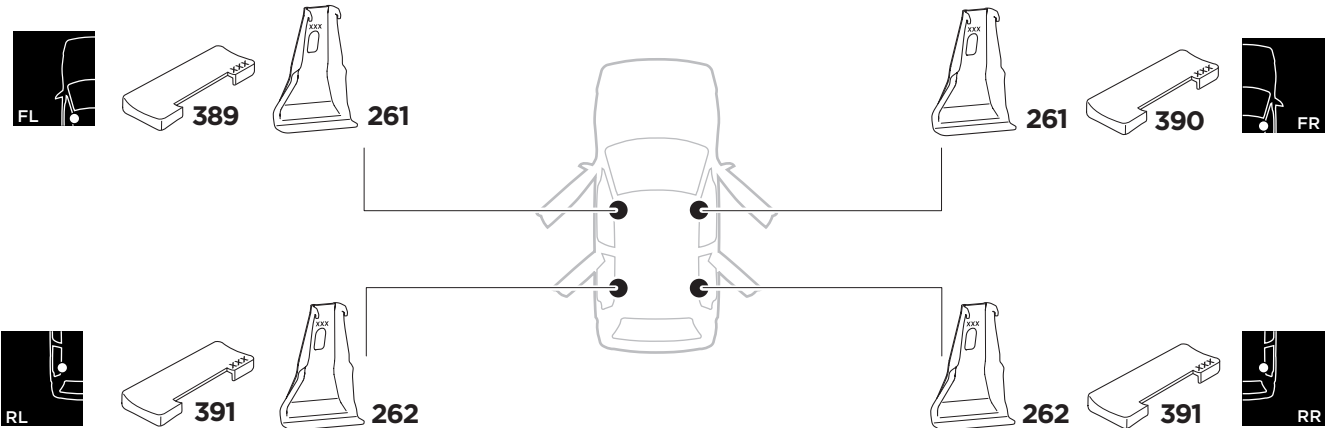

1

Kit 5126

HONDA Jazz, 5-dr Hatchback, 08-14

ISO 11154-E

THULE WingBar Evo	THULE WingBar Edge	THULE WingBar	THULE SquareBar	Evo X (scale)	Edge X (scale)
HONDA Jazz, 5-dr Hatchback, 08-14				35,5	H

THULE ProBar	THULE SlideBar	X (mm/inch)		
HONDA Jazz, 5-dr Hatchback, 08-14		1006 mm / 39 5/8"		

THULE WingBar Evo	THULE WingBar Edge	THULE WingBar	THULE SquareBar	Evo Y (scale)	Edge Y (scale)
HONDA Jazz, 5-dr Hatchback, 08-14				28	E

THULE ProBar	THULE SlideBar	Y (mm/inch)		
HONDA Jazz, 5-dr Hatchback, 08-14		931 mm / 36 5/8"		

	W (mm/inch)	Z (mm/inch)
HONDA Jazz, 5-dr Hatchback, 08-14	700 mm / 27 1/2"	310 mm / 12 1/4"