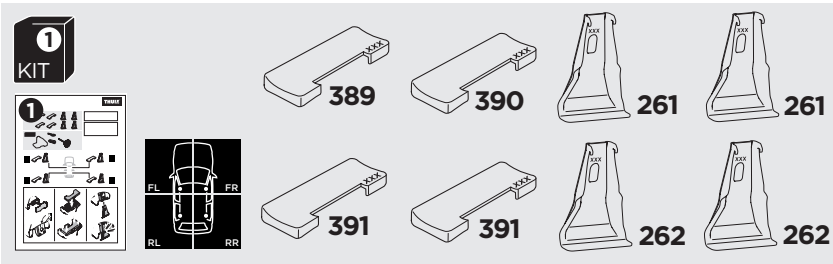

1

Kit 5126

HONDA Jazz, 5-dr Hatchback, 08-14

ISO 11154-E

THULE WingBar Evo	THULE WingBar Edge	THULE WingBar	THULE SquareBar	Evo X (scale)	Edge X (scale)
HONDA Jazz, 5-dr Hatchback, 08-14				35,5	H

THULE ProBar	THULE SlideBar	X (mm/inch)		
HONDA Jazz, 5-dr Hatchback, 08-14		1006 mm / 39 5/8"		

THULE WingBar Evo	THULE WingBar Edge	THULE WingBar	THULE SquareBar	Evo Y (scale)	Edge Y (scale)
HONDA Jazz, 5-dr Hatchback, 08-14				28	E

THULE ProBar	THULE SlideBar	Y (mm/inch)		
HONDA Jazz, 5-dr Hatchback, 08-14		931 mm / 36 5/8"		

	W (mm/inch)	Z (mm/inch)
HONDA Jazz, 5-dr Hatchback, 08-14	700 mm / 27 1/2"	310 mm / 12 1/4"