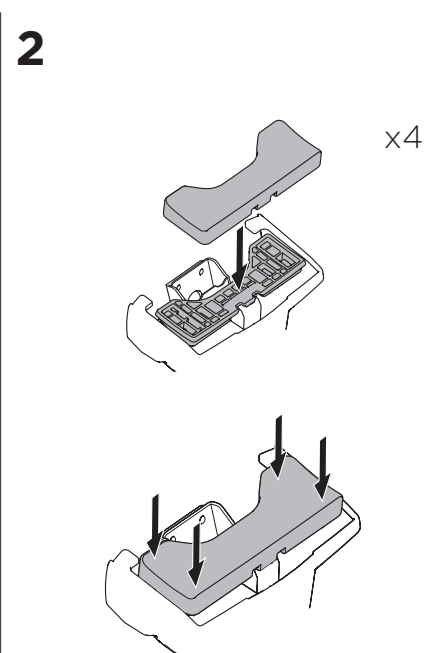

1

Kit 5126

HONDA Jazz, 5-dr Hatchback, 08-14

ISO 11154-E

THULE WingBar Evo	THULE WingBar Edge	THULE WingBar	THULE SquareBar	Evo X (scale)	Edge X (scale)
HONDA Jazz, 5-dr Hatchback, 08-14				35,5	H

THULE ProBar	THULE SlideBar	X (mm/inch)		
HONDA Jazz, 5-dr Hatchback, 08-14		1006 mm / 39 5/8"		

THULE WingBar Evo	THULE WingBar Edge	THULE WingBar	THULE SquareBar	Evo Y (scale)	Edge Y (scale)
HONDA Jazz, 5-dr Hatchback, 08-14				28	E

THULE ProBar	THULE SlideBar	Y (mm/inch)		
HONDA Jazz, 5-dr Hatchback, 08-14		931 mm / 36 5/8"		

	W (mm/inch)	Z (mm/inch)
HONDA Jazz, 5-dr Hatchback, 08-14	700 mm / 27 1/2"	310 mm / 12 1/4"