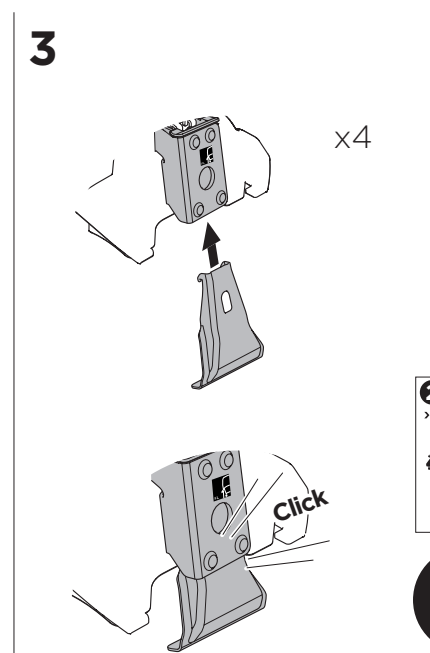

1

Kit 5126

HONDA Jazz, 5-dr Hatchback, 08-14

ISO 11154-E

THULE WingBar Evo	THULE WingBar Edge	THULE WingBar	THULE SquareBar	Evo X (scale)	Edge X (scale)
HONDA Jazz, 5-dr Hatchback, 08-14				35,5	H

THULE ProBar	THULE SlideBar	X (mm/inch)		
HONDA Jazz, 5-dr Hatchback, 08-14		1006 mm / 39 5/8"		

THULE WingBar Evo	THULE WingBar Edge	THULE WingBar	THULE SquareBar	Evo Y (scale)	Edge Y (scale)
HONDA Jazz, 5-dr Hatchback, 08-14				28	E

THULE ProBar	THULE SlideBar	Y (mm/inch)		
HONDA Jazz, 5-dr Hatchback, 08-14		931 mm / 36 5/8"		

	W (mm/inch)	Z (mm/inch)
HONDA Jazz, 5-dr Hatchback, 08-14	700 mm / 27 1/2"	310 mm / 12 1/4"