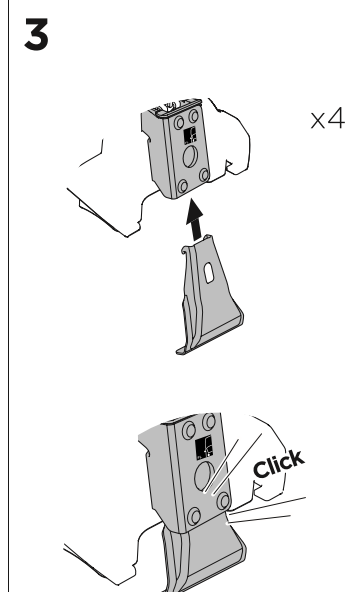

1

Kit 5050

KIA Sportage, 5-dr SUV, 16-

ISO 11154-E

THULE WingBar Evo	THULE WingBar Edge	THULE WingBar	THULE SquareBar	Evo X (scale)	Edge X (scale)
KIA Sportage, 5-dr SUV, 16-				43	K

THULE ProBar	THULE SlideBar	X (mm/inch)		
KIA Sportage, 5-dr SUV, 16-		1081 mm / 42 1/2"		

THULE WingBar Evo	THULE WingBar Edge	THULE WingBar	THULE SquareBar	Evo Y (scale)	Edge Y (scale)
KIA Sportage, 5-dr SUV, 16-				39,5	R

THULE ProBar	THULE SlideBar	Y (mm/inch)		
KIA Sportage, 5-dr SUV, 16-		1046 mm / 41 1/8"		

	W (mm/inch)	Z (mm/inch)
KIA Sportage, 5-dr SUV, 16-	750 mm / 29 1/2"	250 mm / 9 7/8"