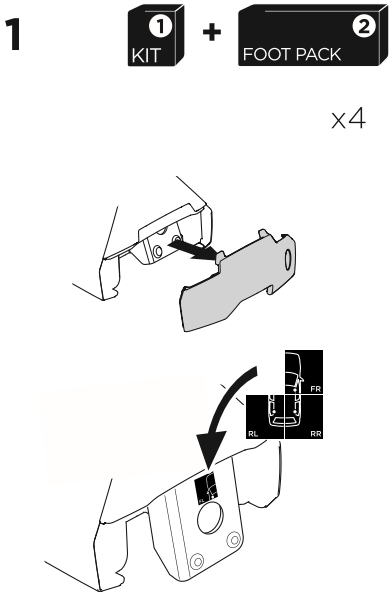

1

Kit 5050

KIA Sportage, 5-dr SUV, 16-

ISO 11154-E

THULE WingBar Evo	THULE WingBar Edge	THULE WingBar	THULE SquareBar	Evo X (scale)	Edge X (scale)
KIA Sportage, 5-dr SUV, 16-				43	K

THULE ProBar	THULE SlideBar	X (mm/inch)		
KIA Sportage, 5-dr SUV, 16-		1081 mm / 42 1/2"		

THULE WingBar Evo	THULE WingBar Edge	THULE WingBar	THULE SquareBar	Evo Y (scale)	Edge Y (scale)
KIA Sportage, 5-dr SUV, 16-				39,5	R

THULE ProBar	THULE SlideBar	Y (mm/inch)		
KIA Sportage, 5-dr SUV, 16-		1046 mm / 41 1/8"		

	W (mm/inch)	Z (mm/inch)
KIA Sportage, 5-dr SUV, 16-	750 mm / 29 1/2"	250 mm / 9 7/8"