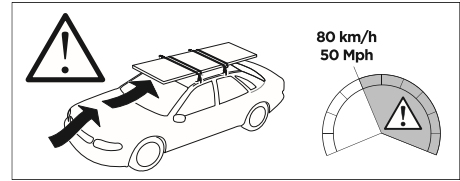

1

Kit 5050

KIA Sportage, 5-dr SUV, 16-

ISO 11154-E

THULE WingBar Evo	THULE WingBar Edge	THULE WingBar	THULE SquareBar	Evo X (scale)	Edge X (scale)
KIA Sportage, 5-dr SUV, 16-				43	K

THULE ProBar	THULE SlideBar	X (mm/inch)		
KIA Sportage, 5-dr SUV, 16-		1081 mm / 42 1/2"		

THULE WingBar Evo	THULE WingBar Edge	THULE WingBar	THULE SquareBar	Evo Y (scale)	Edge Y (scale)
KIA Sportage, 5-dr SUV, 16-				39,5	R

THULE ProBar	THULE SlideBar	Y (mm/inch)		
KIA Sportage, 5-dr SUV, 16-		1046 mm / 41 1/8"		

	W (mm/inch)	Z (mm/inch)
KIA Sportage, 5-dr SUV, 16-	750 mm / 29 1/2"	250 mm / 9 7/8"