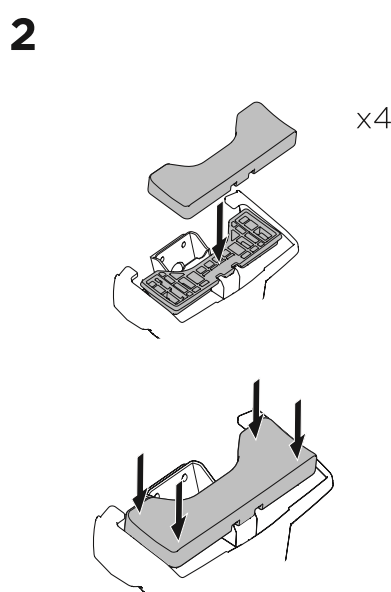

1

Kit 5050

KIA Sportage, 5-dr SUV, 16-

ISO 11154-E

THULE WingBar Evo	THULE WingBar Edge	THULE WingBar	THULE SquareBar	Evo X (scale)	Edge X (scale)
KIA Sportage, 5-dr SUV, 16-				43	K

THULE ProBar	THULE SlideBar	X (mm/inch)		
KIA Sportage, 5-dr SUV, 16-		1081 mm / 42 1/2"		

THULE WingBar Evo	THULE WingBar Edge	THULE WingBar	THULE SquareBar	Evo Y (scale)	Edge Y (scale)
KIA Sportage, 5-dr SUV, 16-				39,5	R

THULE ProBar	THULE SlideBar	Y (mm/inch)		
KIA Sportage, 5-dr SUV, 16-		1046 mm / 41 1/8"		

	W (mm/inch)	Z (mm/inch)
KIA Sportage, 5-dr SUV, 16-	750 mm / 29 1/2"	250 mm / 9 7/8"