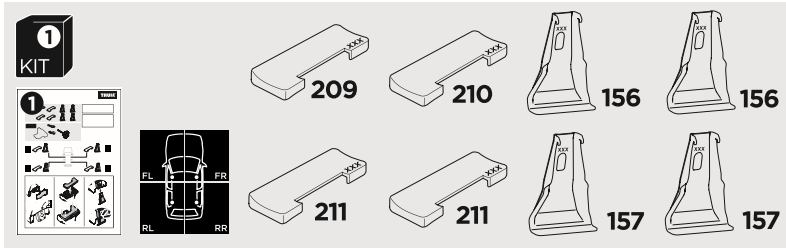

1

Kit 5050

KIA Sportage, 5-dr SUV, 16-

ISO 11154-E

THULE WingBar Evo	THULE WingBar Edge	THULE WingBar	THULE SquareBar	Evo X (scale)	Edge X (scale)
KIA Sportage, 5-dr SUV, 16-				43	K

THULE ProBar	THULE SlideBar	X (mm/inch)		
KIA Sportage, 5-dr SUV, 16-		1081 mm / 42 1/2"		

THULE WingBar Evo	THULE WingBar Edge	THULE WingBar	THULE SquareBar	Evo Y (scale)	Edge Y (scale)
KIA Sportage, 5-dr SUV, 16-				39,5	R

THULE ProBar	THULE SlideBar	Y (mm/inch)		
KIA Sportage, 5-dr SUV, 16-		1046 mm / 41 1/8"		

	W (mm/inch)	Z (mm/inch)
KIA Sportage, 5-dr SUV, 16-	750 mm / 29 1/2"	250 mm / 9 7/8"