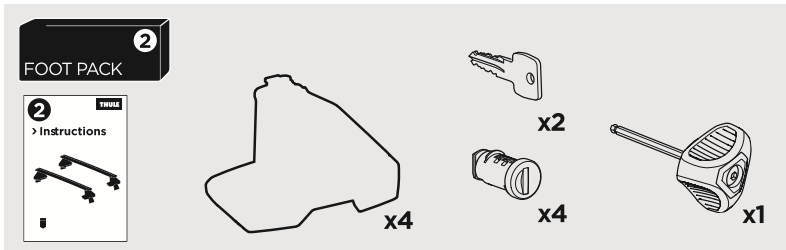

1

Kit 5050

KIA Sportage, 5-dr SUV, 16-

ISO 11154-E

THULE WingBar Evo	THULE WingBar Edge	THULE WingBar	THULE SquareBar	Evo X (scale)	Edge X (scale)
KIA Sportage, 5-dr SUV, 16-				43	K

THULE ProBar	THULE SlideBar	X (mm/inch)		
KIA Sportage, 5-dr SUV, 16-		1081 mm / 42 1/2"		

THULE WingBar Evo	THULE WingBar Edge	THULE WingBar	THULE SquareBar	Evo Y (scale)	Edge Y (scale)
KIA Sportage, 5-dr SUV, 16-				39,5	R

THULE ProBar	THULE SlideBar	Y (mm/inch)		
KIA Sportage, 5-dr SUV, 16-		1046 mm / 41 1/8"		

	W (mm/inch)	Z (mm/inch)
KIA Sportage, 5-dr SUV, 16-	750 mm / 29 1/2"	250 mm / 9 7/8"