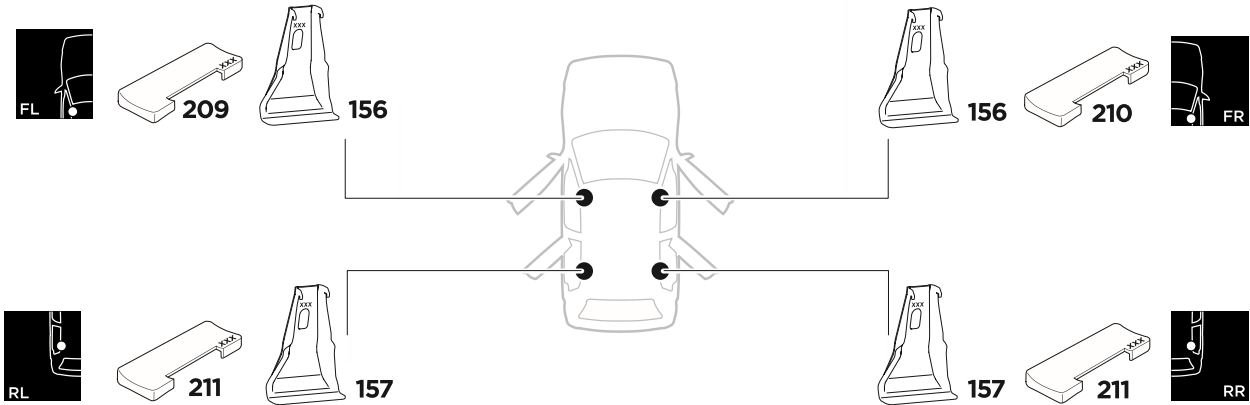

1

Kit 5050

KIA Sportage, 5-dr SUV, 16-

ISO 11154-E

THULE WingBar Evo	THULE WingBar Edge	THULE WingBar	THULE SquareBar	Evo X (scale)	Edge X (scale)
KIA Sportage, 5-dr SUV, 16-				43	K

THULE ProBar	THULE SlideBar	X (mm/inch)		
KIA Sportage, 5-dr SUV, 16-		1081 mm / 42 1/2"		

THULE WingBar Evo	THULE WingBar Edge	THULE WingBar	THULE SquareBar	Evo Y (scale)	Edge Y (scale)
KIA Sportage, 5-dr SUV, 16-				39,5	R

THULE ProBar	THULE SlideBar	Y (mm/inch)		
KIA Sportage, 5-dr SUV, 16-		1046 mm / 41 1/8"		

	W (mm/inch)	Z (mm/inch)
KIA Sportage, 5-dr SUV, 16-	750 mm / 29 1/2"	250 mm / 9 7/8"