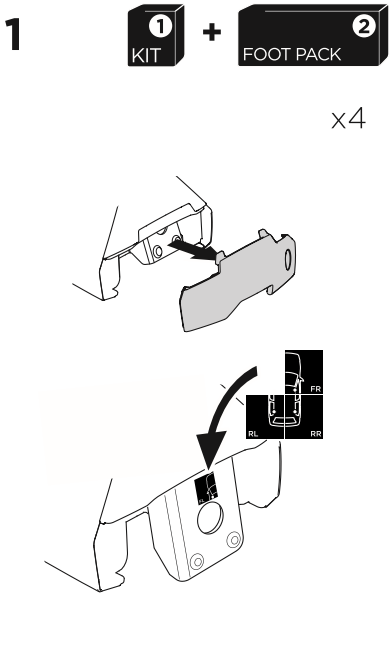

1

Kit 5009

VOLKSWAGEN Golf (Mk. V), 3/5-dr Hatchback, 04-07

VOLKSWAGEN Golf (Mk. VI), 3/5-dr Hatchback, 08-12 / *10-14

*North America

ISO 11154-E

THULE WingBar Evo	THULE WingBar Edge	THULE WingBar	THULE SquareBar	Evo X (scale)	Edge X (scale)
VOLKSWAGEN Golf (Mk. V), 3/5-dr, 04-07, VOLKSWAGEN Golf (Mk. VI), 3/5-dr, 08-12 / *10-14				42	M

THULE ProBar	THULE SlideBar	X (mm/inch)		
VOLKSWAGEN Golf (Mk. V), 3/5-dr, 04-07, VOLKSWAGEN Golf (Mk. VI), 3/5-dr, 08-12 / *10-14		1071 / 42 1/4"		

THULE WingBar Evo	THULE WingBar Edge	THULE WingBar	THULE SquareBar	Evo Y (scale)	Edge Y (scale)
VOLKSWAGEN Golf (Mk. V), 3/5-dr, 04-07, VOLKSWAGEN Golf (Mk. VI), 3/5-dr, 08-12 / *10-14				33	M