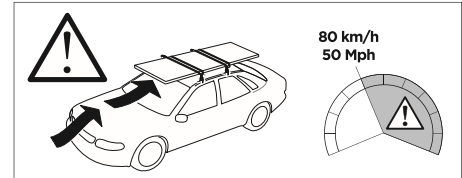

1

Kit 5009

VOLKSWAGEN Golf (Mk. V), 3/5-dr Hatchback, 04-07

VOLKSWAGEN Golf (Mk. VI), 3/5-dr Hatchback, 08-12 / *10-14

*North America

ISO 11154-E

THULE WingBar Evo	THULE WingBar Edge	THULE WingBar	THULE SquareBar	Evo X (scale)	Edge X (scale)
VOLKSWAGEN Golf (Mk. V), 3/5-dr, 04-07, VOLKSWAGEN Golf (Mk. VI), 3/5-dr, 08-12 / *10-14				42	M