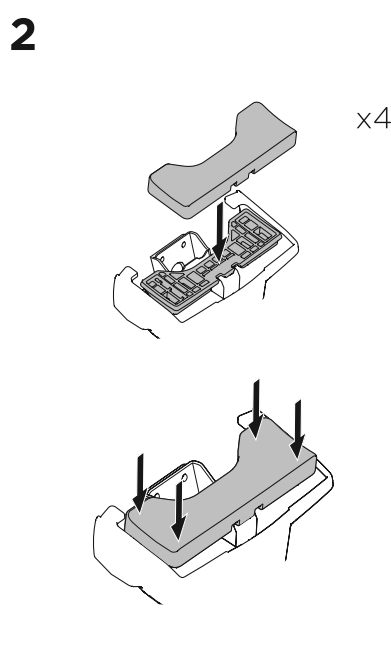

1

Kit 5009

VOLKSWAGEN Golf (Mk. V), 3/5-dr Hatchback, 04-07

VOLKSWAGEN Golf (Mk. VI), 3/5-dr Hatchback, 08-12 / *10-14

*North America

ISO 11154-E

THULE WingBar Evo	THULE WingBar Edge	THULE WingBar	THULE SquareBar	Evo X (scale)	Edge X (scale)
VOLKSWAGEN Golf (Mk. V), 3/5-dr, 04-07, VOLKSWAGEN Golf (Mk. VI), 3/5-dr, 08-12 / *10-14				42	M

THULE ProBar	THULE SlideBar	X (mm/inch)		
VOLKSWAGEN Golf (Mk. V), 3/5-dr, 04-07, VOLKSWAGEN Golf (Mk. VI), 3/5-dr, 08-12 / *10-14		1071 / 42 1/4"		

THULE WingBar Evo	THULE WingBar Edge	THULE WingBar	THULE SquareBar	Evo Y (scale)	Edge Y (scale)
VOLKSWAGEN Golf (Mk. V), 3/5-dr, 04-07, VOLKSWAGEN Golf (Mk. VI), 3/5-dr, 08-12 / *10-14				33	M

THULE ProBar	THULE SlideBar	Y (mm/inch)		
VOLKSWAGEN Golf (Mk. V), 3/5-dr, 04-07, VOLKSWAGEN Golf (Mk. VI), 3/5-dr, 08-12 / *10-14		981 / 38 5/8"		

W (mm/inch)	Z (mm/inch)
715 / 28 1/8"	210 / 8 1/4"