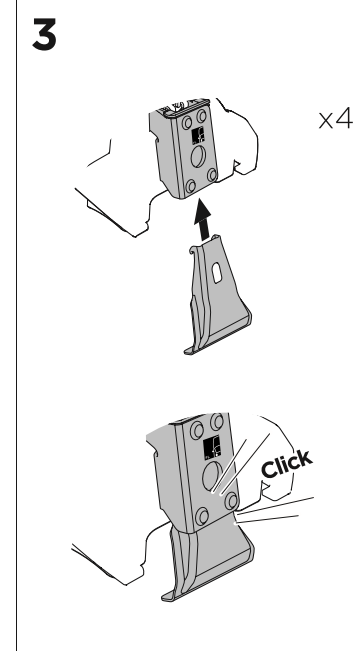

1

Kit 5009

VOLKSWAGEN Golf (Mk. V), 3/5-dr Hatchback, 04-07

VOLKSWAGEN Golf (Mk. VI), 3/5-dr Hatchback, 08-12 / *10-14

*North America

ISO 11154-E

THULE WingBar Evo	THULE WingBar Edge	THULE WingBar	THULE SquareBar	Evo X (scale)	Edge X (scale)
VOLKSWAGEN Golf (Mk. V), 3/5-dr, 04-07, VOLKSWAGEN Golf (Mk. VI), 3/5-dr, 08-12 / *10-14				42	M