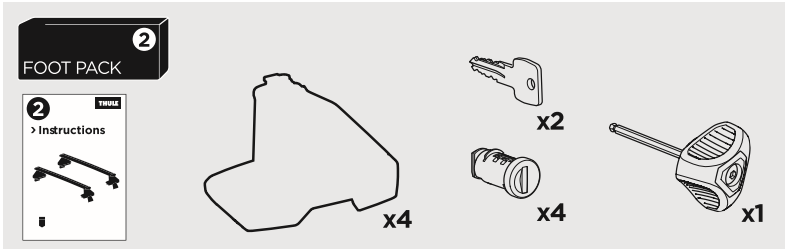

1

Kit 5009

VOLKSWAGEN Golf (Mk. V), 3/5-dr Hatchback, 04-07

VOLKSWAGEN Golf (Mk. VI), 3/5-dr Hatchback, 08-12 / *10-14

*North America

ISO 11154-E

THULE WingBar Evo	THULE WingBar Edge	THULE WingBar	THULE SquareBar	Evo X (scale)	Edge X (scale)
VOLKSWAGEN Golf (Mk. V), 3/5-dr, 04-07, VOLKSWAGEN Golf (Mk. VI), 3/5-dr, 08-12 / *10-14				42	M

THULE ProBar	THULE SlideBar	X (mm/inch)		
VOLKSWAGEN Golf (Mk. V), 3/5-dr, 04-07, VOLKSWAGEN Golf (Mk. VI), 3/5-dr, 08-12 / *10-14		1071 / 42 1/4"		

THULE WingBar Evo	THULE WingBar Edge	THULE WingBar	THULE SquareBar	Evo Y (scale)	Edge Y (scale)
VOLKSWAGEN Golf (Mk. V), 3/5-dr, 04-07, VOLKSWAGEN Golf (Mk. VI), 3/5-dr, 08-12 / *10-14				33	M

THULE ProBar	THULE SlideBar	Y (mm/inch)		
VOLKSWAGEN Golf (Mk. V), 3/5-dr, 04-07, VOLKSWAGEN Golf (Mk. VI), 3/5-dr, 08-12 / *10-14		981 / 38 5/8"		

W (mm/inch)	Z (mm/inch)
715 / 28 1/8"	210 / 8 1/4"