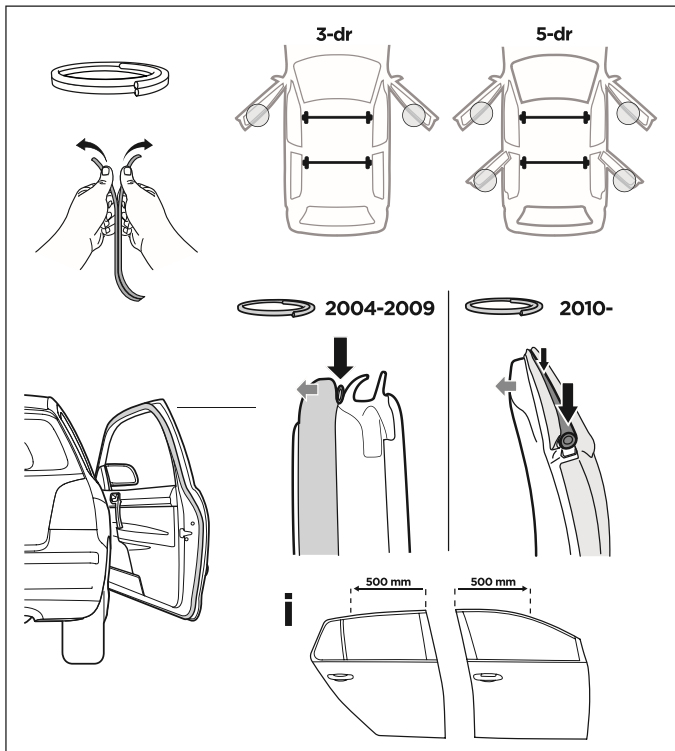

THULE WingBar Evo	THULE WingBar Edge	THULE WingBar	THULE SquareBar	Evo X (scale)	Edge X (scale)
VOLKSWAGEN Golf (Mk. V), 3/5-dr, 04-07, VOLKSWAGEN Golf (Mk. VI), 3/5-dr, 08-12 / *10-14				42	M

THULE ProBar	THULE SlideBar	X (mm/inch)		
VOLKSWAGEN Golf (Mk. V), 3/5-dr, 04-07, VOLKSWAGEN Golf (Mk. VI), 3/5-dr, 08-12 / *10-14		1071 / 42 1/4"		

THULE WingBar Evo	THULE WingBar Edge	THULE WingBar	THULE SquareBar	Evo Y (scale)	Edge Y (scale)
VOLKSWAGEN Golf (Mk. V), 3/5-dr, 04-07, VOLKSWAGEN Golf (Mk. VI), 3/5-dr, 08-12 / *10-14				33	M

THULE ProBar	THULE SlideBar	Y (mm/inch)		
VOLKSWAGEN Golf (Mk. V), 3/5-dr, 04-07, VOLKSWAGEN Golf (Mk. VI), 3/5-dr, 08-12 / *10-14		981 / 38 5/8"