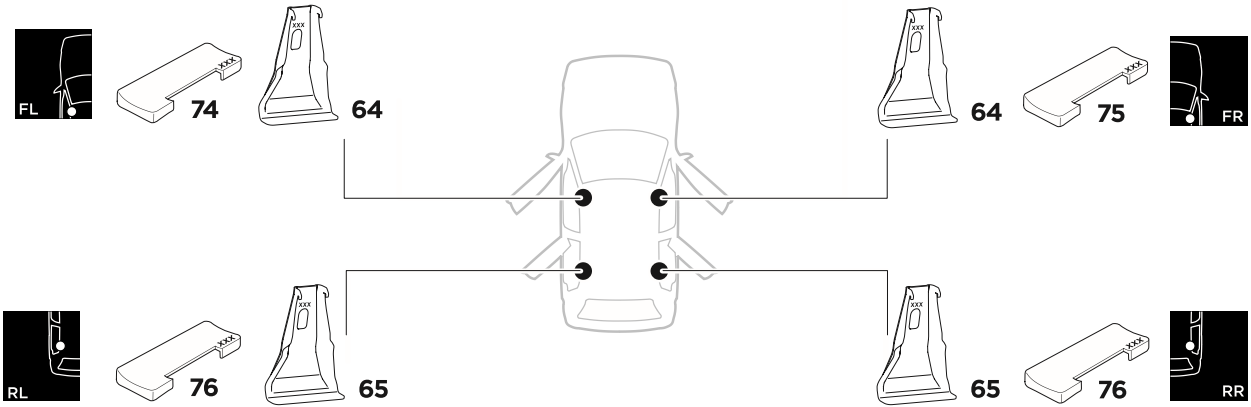

1

Kit 5009

VOLKSWAGEN Golf (Mk. V), 3/5-dr Hatchback, 04-07

VOLKSWAGEN Golf (Mk. VI), 3/5-dr Hatchback, 08-12 / *10-14

*North America

ISO 11154-E

THULE WingBar Evo	THULE WingBar Edge	THULE WingBar	THULE SquareBar	Evo X (scale)	Edge X (scale)
VOLKSWAGEN Golf (Mk. V), 3/5-dr, 04-07, VOLKSWAGEN Golf (Mk. VI), 3/5-dr, 08-12 / *10-14				42	M

THULE ProBar	THULE SlideBar	X (mm/inch)		
VOLKSWAGEN Golf (Mk. V), 3/5-dr, 04-07, VOLKSWAGEN Golf (Mk. VI), 3/5-dr, 08-12 / *10-14		1071 / 42 1/4"		

THULE WingBar Evo	THULE WingBar Edge	THULE WingBar	THULE SquareBar	Evo Y (scale)	Edge Y (scale)
VOLKSWAGEN Golf (Mk. V), 3/5-dr, 04-07, VOLKSWAGEN Golf (Mk. VI), 3/5-dr, 08-12 / *10-14				33	M

THULE ProBar	THULE SlideBar	Y (mm/inch)		
VOLKSWAGEN Golf (Mk. V), 3/5-dr, 04-07, VOLKSWAGEN Golf (Mk. VI), 3/5-dr, 08-12 / *10-14		981 / 38 5/8"		

W (mm/inch)	Z (mm/inch)
715 / 28 1/8"	210 / 8 1/4"