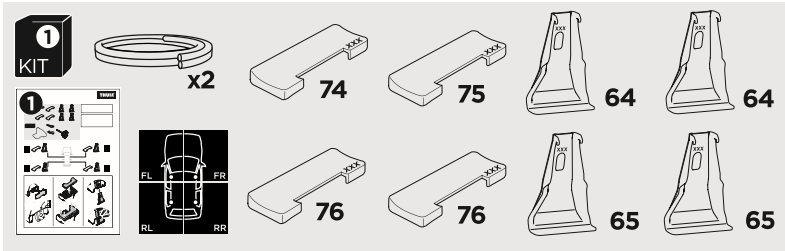

1

Kit 5009

VOLKSWAGEN Golf (Mk. V), 3/5-dr Hatchback, 04-07

VOLKSWAGEN Golf (Mk. VI), 3/5-dr Hatchback, 08-12 / *10-14

*North America

ISO 11154-E

THULE WingBar Evo	THULE WingBar Edge	THULE WingBar	THULE SquareBar	Evo X (scale)	Edge X (scale)
VOLKSWAGEN Golf (Mk. V), 3/5-dr, 04-07, VOLKSWAGEN Golf (Mk. VI), 3/5-dr, 08-12 / *10-14				42	M

THULE ProBar	THULE SlideBar	X (mm/inch)		
VOLKSWAGEN Golf (Mk. V), 3/5-dr, 04-07, VOLKSWAGEN Golf (Mk. VI), 3/5-dr, 08-12 / *10-14		1071 / 42 1/4"		

THULE WingBar Evo	THULE WingBar Edge	THULE WingBar	THULE SquareBar	Evo Y (scale)	Edge Y (scale)
VOLKSWAGEN Golf (Mk. V), 3/5-dr, 04-07, VOLKSWAGEN Golf (Mk. VI), 3/5-dr, 08-12 / *10-14				33	M

THULE ProBar	THULE SlideBar	Y (mm/inch)		
VOLKSWAGEN Golf (Mk. V), 3/5-dr, 04-07, VOLKSWAGEN Golf (Mk. VI), 3/5-dr, 08-12 / *10-14		981 / 38 5/8"		

W (mm/inch)	Z (mm/inch)
715 / 28 1/8"	210 / 8 1/4"