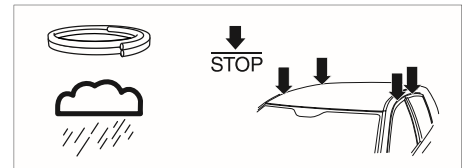

1

Kit 5009

VOLKSWAGEN Golf (Mk. V), 3/5-dr Hatchback, 04-07

VOLKSWAGEN Golf (Mk. VI), 3/5-dr Hatchback, 08-12 / *10-14

*North America

ISO 11154-E

THULE WingBar Evo	THULE WingBar Edge	THULE WingBar	THULE SquareBar	Evo X (scale)	Edge X (scale)
VOLKSWAGEN Golf (Mk. V), 3/5-dr, 04-07, VOLKSWAGEN Golf (Mk. VI), 3/5-dr, 08-12 / *10-14				42	M

THULE ProBar	THULE SlideBar	X (mm/inch)		
VOLKSWAGEN Golf (Mk. V), 3/5-dr, 04-07, VOLKSWAGEN Golf (Mk. VI), 3/5-dr, 08-12 / *10-14		1071 / 42 1/4"		

THULE WingBar Evo	THULE WingBar Edge	THULE WingBar	THULE SquareBar	Evo Y (scale)	Edge Y (scale)
VOLKSWAGEN Golf (Mk. V), 3/5-dr, 04-07, VOLKSWAGEN Golf (Mk. VI), 3/5-dr, 08-12 / *10-14				33	M

THULE ProBar	THULE SlideBar	Y (mm/inch)		
VOLKSWAGEN Golf (Mk. V), 3/5-dr, 04-07, VOLKSWAGEN Golf (Mk. VI), 3/5-dr, 08-12 / *10-14		981 / 38 5/8"		

W (mm/inch)	Z (mm/inch)
715 / 28 1/8"	210 / 8 1/4"