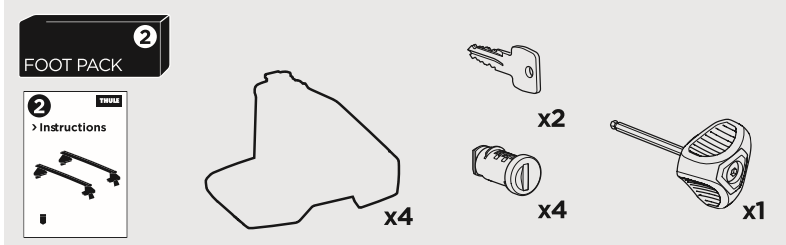

1

Kit 5004

MERCEDES X-Class, 4-dr Double Cab, 18-
NISSAN Navara (D23), 4-dr Double Cab, 15-
NISSAN NP300 (D23), 4-dr Double Cab, 15-
RENAULT Alaskan, 4-dr Double Cab, 18-

ISO 11154-E

THULE WingBar Evo	THULE WingBar Edge	THULE WingBar	THULE SquareBar	Evo X (scale)	Edge X (scale)
MERCEDES X-Class, 4-dr Double Cab, 18-				51,5	L
NISSAN Navara (D23), 4-dr Double Cab, 15-				46,5	D
NISSAN NP300 (D23), 4-dr Double Cab, 15-				46,5	D
RENAULT Alaskan, 4-dr Double Cab, 18-				46,5	D

THULE ProBar	THULE SlideBar	X (mm/inch)
MERCEDES X-Class, 4-dr Double Cab, 18-		1166 mm / 45 7/8"
NISSAN Navara (D23), 4-dr Double Cab, 15-		1116 mm / 43 7/8"
NISSAN NP300 (D23), 4-dr Double Cab, 15-		1116 mm / 43 7/8"
RENAULT Alaskan, 4-dr Double Cab, 18-		1116 mm / 43 7/8"

THULE WingBar Evo	THULE WingBar Edge	THULE WingBar	THULE SquareBar	Evo Y (scale)	Edge Y (scale)
MERCEDES X-Class, 4-dr Double Cab, 18-				51,5	L
NISSAN Navara (D23), 4-dr Double Cab, 15-				46	E
NISSAN NP300 (D23), 4-dr Double Cab, 15-				46	E
RENAULT Alaskan, 4-dr Double Cab, 18-				46	E

	W (mm/inch)	Z (mm/inch)
MERCEDES X-Class, 4-dr Double Cab, 18-	700 mm / 27 1/2"	300 mm / 11 3/4"
NISSAN Navara (D23), 4-dr Double Cab, 15-	700 mm / 27 1/2"	300 mm / 11 3/4"
NISSAN NP300 (D23), 4-dr Double Cab, 15-	700 mm / 27 1/2"	300 mm / 11 3/4"
RENAULT Alaskan, 4-dr Double Cab, 18-	700 mm / 27 1/2"	300 mm / 11 3/4"