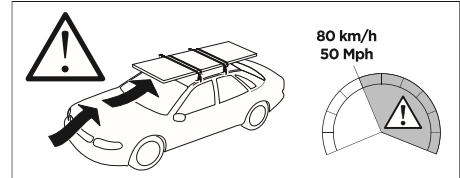

1

Kit 5004

MERCEDES X-Class, 4-dr Double Cab, 18-
NISSAN Navara (D23), 4-dr Double Cab, 15-
NISSAN NP300 (D23), 4-dr Double Cab, 15-
RENAULT Alaskan, 4-dr Double Cab, 18-

ISO 11154-E

THULE WingBar Evo	THULE WingBar Edge	THULE WingBar	THULE SquareBar	Evo X (scale)	Edge X (scale)
MERCEDES X-Class, 4-dr Double Cab, 18-				51,5	L
NISSAN Navara (D23), 4-dr Double Cab, 15-				46,5	D
NISSAN NP300 (D23), 4-dr Double Cab, 15-				46,5	D
RENAULT Alaskan, 4-dr Double Cab, 18-				46,5	D