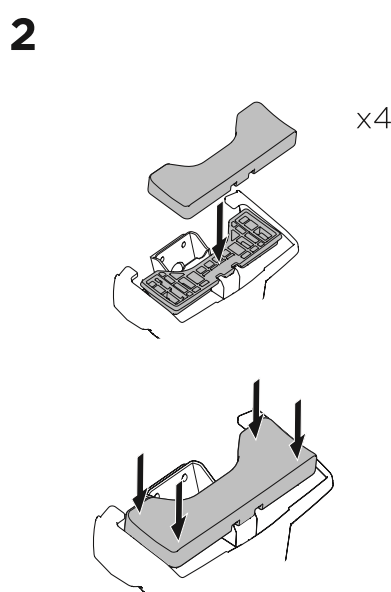

1

Kit 5004

MERCEDES X-Class, 4-dr Double Cab, 18-
NISSAN Navara (D23), 4-dr Double Cab, 15-
NISSAN NP300 (D23), 4-dr Double Cab, 15-
RENAULT Alaskan, 4-dr Double Cab, 18-

ISO 11154-E

THULE WingBar Evo	THULE WingBar Edge	THULE WingBar	THULE SquareBar	Evo X (scale)	Edge X (scale)
MERCEDES X-Class, 4-dr Double Cab, 18-				51,5	L
NISSAN Navara (D23), 4-dr Double Cab, 15-				46,5	D
NISSAN NP300 (D23), 4-dr Double Cab, 15-				46,5	D
RENAULT Alaskan, 4-dr Double Cab, 18-				46,5	D

THULE ProBar	THULE SlideBar	X (mm/inch)
MERCEDES X-Class, 4-dr Double Cab, 18-		1166 mm / 45 7/8"
NISSAN Navara (D23), 4-dr Double Cab, 15-		1116 mm / 43 7/8"
NISSAN NP300 (D23), 4-dr Double Cab, 15-		1116 mm / 43 7/8"
RENAULT Alaskan, 4-dr Double Cab, 18-		1116 mm / 43 7/8"

	W (mm/inch)	Z (mm/inch)
MERCEDES X-Class, 4-dr Double Cab, 18-	700 mm / 27 1/2"	300 mm / 11 3/4"
NISSAN Navara (D23), 4-dr Double Cab, 15-	700 mm / 27 1/2"	300 mm / 11 3/4"
NISSAN NP300 (D23), 4-dr Double Cab, 15-	700 mm / 27 1/2"	300 mm / 11 3/4"
RENAULT Alaskan, 4-dr Double Cab, 18-	700 mm / 27 1/2"	300 mm / 11 3/4"