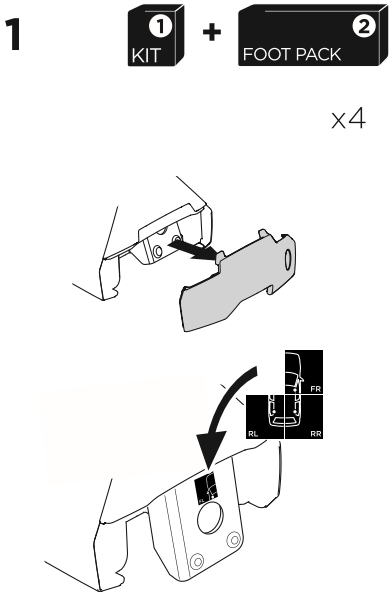

1

Kit 5004

MERCEDES X-Class, 4-dr Double Cab, 18-
NISSAN Navara (D23), 4-dr Double Cab, 15-
NISSAN NP300 (D23), 4-dr Double Cab, 15-
RENAULT Alaskan, 4-dr Double Cab, 18-

ISO 11154-E

THULE WingBar Evo	THULE WingBar Edge	THULE WingBar	THULE SquareBar	Evo X (scale)	Edge X (scale)
MERCEDES X-Class, 4-dr Double Cab, 18-				51,5	L
NISSAN Navara (D23), 4-dr Double Cab, 15-				46,5	D
NISSAN NP300 (D23), 4-dr Double Cab, 15-				46,5	D
RENAULT Alaskan, 4-dr Double Cab, 18-				46,5	D