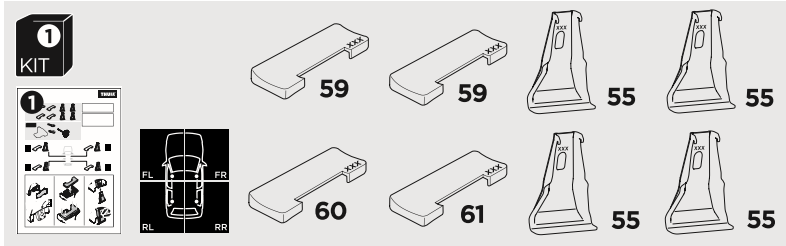

1

Kit 5004

MERCEDES X-Class, 4-dr Double Cab, 18-
NISSAN Navara (D23), 4-dr Double Cab, 15-
NISSAN NP300 (D23), 4-dr Double Cab, 15-
RENAULT Alaskan, 4-dr Double Cab, 18-

ISO 11154-E

THULE WingBar Evo	THULE WingBar Edge	THULE WingBar	THULE SquareBar	Evo X (scale)	Edge X (scale)
MERCEDES X-Class, 4-dr Double Cab, 18-				51,5	L
NISSAN Navara (D23), 4-dr Double Cab, 15-				46,5	D
NISSAN NP300 (D23), 4-dr Double Cab, 15-				46,5	D
RENAULT Alaskan, 4-dr Double Cab, 18-				46,5	D

THULE ProBar	THULE SlideBar	X (mm/inch)
MERCEDES X-Class, 4-dr Double Cab, 18-		1166 mm / 45 7/8"
NISSAN Navara (D23), 4-dr Double Cab, 15-		1116 mm / 43 7/8"
NISSAN NP300 (D23), 4-dr Double Cab, 15-		1116 mm / 43 7/8"
RENAULT Alaskan, 4-dr Double Cab, 18-		1116 mm / 43 7/8"

THULE WingBar Evo	THULE WingBar Edge	THULE WingBar	THULE SquareBar	Evo Y (scale)	Edge Y (scale)
MERCEDES X-Class, 4-dr Double Cab, 18-				51,5	L
NISSAN Navara (D23), 4-dr Double Cab, 15-				46	E
NISSAN NP300 (D23), 4-dr Double Cab, 15-				46	E
RENAULT Alaskan, 4-dr Double Cab, 18-				46	E

	W (mm/inch)	Z (mm/inch)
MERCEDES X-Class, 4-dr Double Cab, 18-	700 mm / 27 1/2"	300 mm / 11 3/4"
NISSAN Navara (D23), 4-dr Double Cab, 15-	700 mm / 27 1/2"	300 mm / 11 3/4"
NISSAN NP300 (D23), 4-dr Double Cab, 15-	700 mm / 27 1/2"	300 mm / 11 3/4"
RENAULT Alaskan, 4-dr Double Cab, 18-	700 mm / 27 1/2"	300 mm / 11 3/4"