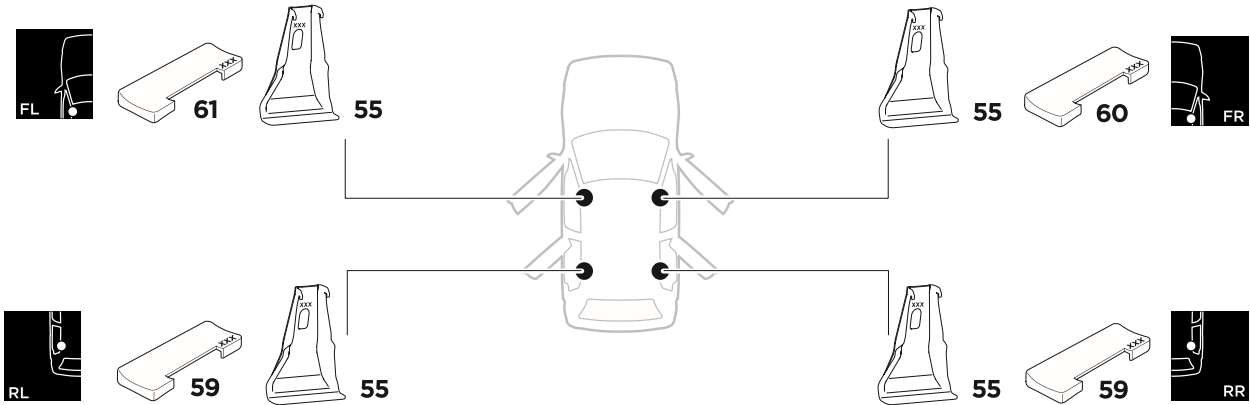

1

Kit 5004

MERCEDES X-Class, 4-dr Double Cab, 18-
NISSAN Navara (D23), 4-dr Double Cab, 15-
NISSAN NP300 (D23), 4-dr Double Cab, 15-
RENAULT Alaskan, 4-dr Double Cab, 18-

ISO 11154-E

THULE WingBar Evo	THULE WingBar Edge	THULE WingBar	THULE SquareBar	Evo X (scale)	Edge X (scale)
MERCEDES X-Class, 4-dr Double Cab, 18-				51,5	L
NISSAN Navara (D23), 4-dr Double Cab, 15-				46,5	D
NISSAN NP300 (D23), 4-dr Double Cab, 15-				46,5	D
RENAULT Alaskan, 4-dr Double Cab, 18-				46,5	D

THULE ProBar	THULE SlideBar	X (mm/inch)
MERCEDES X-Class, 4-dr Double Cab, 18-		1166 mm / 45 7/8"
NISSAN Navara (D23), 4-dr Double Cab, 15-		1116 mm / 43 7/8"
NISSAN NP300 (D23), 4-dr Double Cab, 15-		1116 mm / 43 7/8"
RENAULT Alaskan, 4-dr Double Cab, 18-		1116 mm / 43 7/8"

THULE WingBar Evo	THULE WingBar Edge	THULE WingBar	THULE SquareBar	Evo Y (scale)	Edge Y (scale)
MERCEDES X-Class, 4-dr Double Cab, 18-				51,5	L
NISSAN Navara (D23), 4-dr Double Cab, 15-				46	E
NISSAN NP300 (D23), 4-dr Double Cab, 15-				46	E
RENAULT Alaskan, 4-dr Double Cab, 18-				46	E

	W (mm/inch)	Z (mm/inch)
MERCEDES X-Class, 4-dr Double Cab, 18-	700 mm / 27 1/2"	300 mm / 11 3/4"
NISSAN Navara (D23), 4-dr Double Cab, 15-	700 mm / 27 1/2"	300 mm / 11 3/4"
NISSAN NP300 (D23), 4-dr Double Cab, 15-	700 mm / 27 1/2"	300 mm / 11 3/4"
RENAULT Alaskan, 4-dr Double Cab, 18-	700 mm / 27 1/2"	300 mm / 11 3/4"