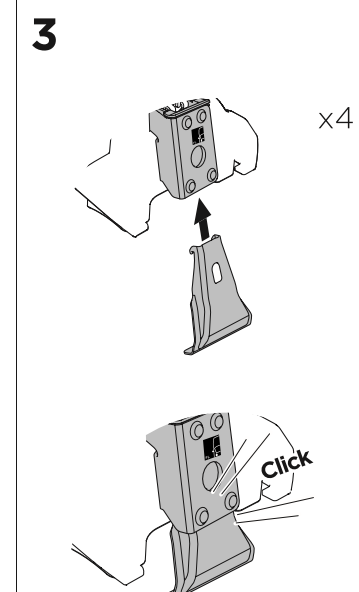

1

Kit 5004

MERCEDES X-Class, 4-dr Double Cab, 18-
NISSAN Navara (D23), 4-dr Double Cab, 15-
NISSAN NP300 (D23), 4-dr Double Cab, 15-
RENAULT Alaskan, 4-dr Double Cab, 18-

ISO 11154-E

THULE WingBar Evo	THULE WingBar Edge	THULE WingBar	THULE SquareBar	Evo X (scale)	Edge X (scale)
MERCEDES X-Class, 4-dr Double Cab, 18-				51,5	L
NISSAN Navara (D23), 4-dr Double Cab, 15-				46,5	D
NISSAN NP300 (D23), 4-dr Double Cab, 15-				46,5	D
RENAULT Alaskan, 4-dr Double Cab, 18-				46,5	D