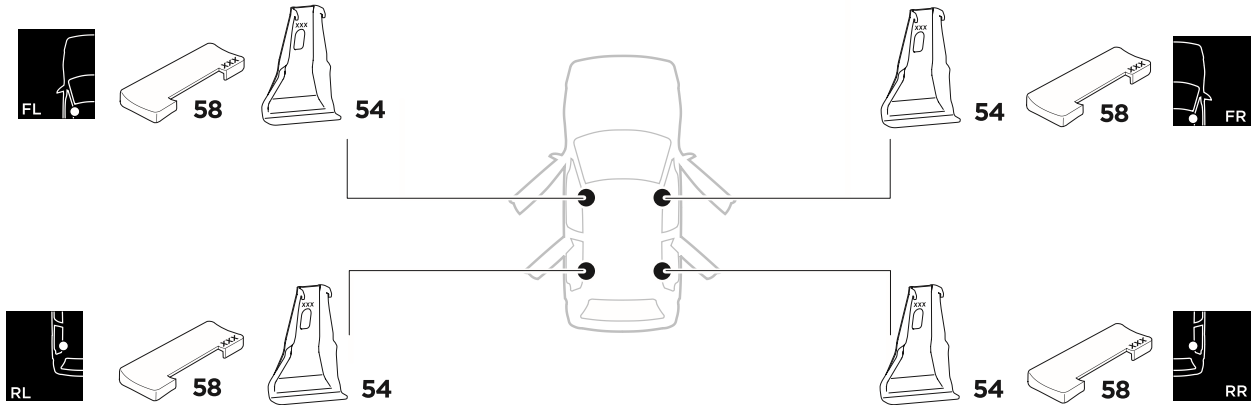

1

Kit 5003

TOYOTA Hilux, 4-dr Double Cab, 16-
TOYOTA Hilux, 4-dr Extra Cab, 16-

ISO 11154-E

1 KIT + FOOT PACK 2

2

3

THULE WingBar Evo	THULE WingBar Edge	THULE WingBar	THULE SquareBar	Evo X (scale)	Edge X (scale)
TOYOTA Hilux, 4-dr Double Cab, 16-				40	Q
TOYOTA Hilux, 4-dr Extra Cab, 16-				40	Q

THULE ProBar	THULE SlideBar			X (mm/inch)	
TOYOTA Hilux, 4-dr Double Cab, 16-				1051 mm / 41 3/8"	
TOYOTA Hilux, 4-dr Extra Cab, 16-				1051 mm / 41 3/8"	

THULE WingBar Evo	THULE WingBar Edge	THULE WingBar	THULE SquareBar	Evo Y (scale)	Edge Y (scale)
TOYOTA Hilux, 4-dr Double Cab, 16-				40	Q
TOYOTA Hilux, 4-dr Extra Cab, 16-				40	Q

THULE ProBar	THULE SlideBar			Y (mm/inch)	
TOYOTA Hilux, 4-dr Double Cab, 16-				1051 mm / 41 3/8"	
TOYOTA Hilux, 4-dr Extra Cab, 16-				1051 mm / 41 3/8"	

	W (mm/inch)	Z (mm/inch)
TOYOTA Hilux, 4-dr Double Cab, 16-	750 mm / 29 1/2"	300 mm / 11 3/4"
TOYOTA Hilux, 4-dr Extra Cab, 16-	700 mm / 27 1/2"	300 mm / 11 3/4"