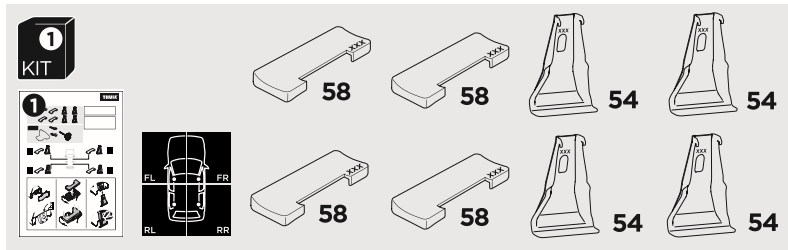

1

Kit 5003

TOYOTA Hilux, 4-dr Double Cab, 16-
TOYOTA Hilux, 4-dr Extra Cab, 16-

ISO 11154-E

1 KIT + FOOT PACK 2

2

3

THULE WingBar Evo	THULE WingBar Edge	THULE WingBar	THULE SquareBar	Evo X (scale)	Edge X (scale)
TOYOTA Hilux, 4-dr Double Cab, 16-				40	Q
TOYOTA Hilux, 4-dr Extra Cab, 16-				40	Q

THULE ProBar	THULE SlideBar			X (mm/inch)	
TOYOTA Hilux, 4-dr Double Cab, 16-				1051 mm / 41 3/8"	
TOYOTA Hilux, 4-dr Extra Cab, 16-				1051 mm / 41 3/8"	

THULE WingBar Evo	THULE WingBar Edge	THULE WingBar	THULE SquareBar	Evo Y (scale)	Edge Y (scale)
TOYOTA Hilux, 4-dr Double Cab, 16-				40	Q
TOYOTA Hilux, 4-dr Extra Cab, 16-				40	Q

THULE ProBar	THULE SlideBar			Y (mm/inch)	
TOYOTA Hilux, 4-dr Double Cab, 16-				1051 mm / 41 3/8"	
TOYOTA Hilux, 4-dr Extra Cab, 16-				1051 mm / 41 3/8"	

	W (mm/inch)	Z (mm/inch)
TOYOTA Hilux, 4-dr Double Cab, 16-	750 mm / 29 1/2"	300 mm / 11 3/4"
TOYOTA Hilux, 4-dr Extra Cab, 16-	700 mm / 27 1/2"	300 mm / 11 3/4"