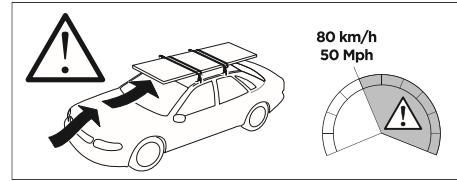

1

Kit 5003

TOYOTA Hilux, 4-dr Double Cab, 16-
TOYOTA Hilux, 4-dr Extra Cab, 16-

ISO 11154-E

1 KIT + FOOT PACK 2

2

3

THULE WingBar Evo	THULE WingBar Edge	THULE WingBar	THULE SquareBar	Evo X (scale)	Edge X (scale)
TOYOTA Hilux, 4-dr Double Cab, 16-				40	Q
TOYOTA Hilux, 4-dr Extra Cab, 16-				40	Q