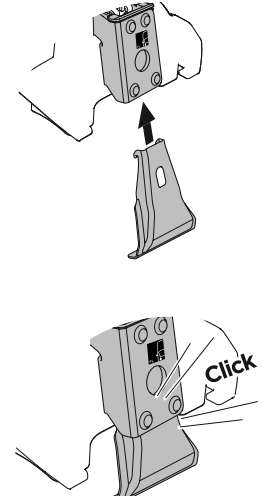

1

Kit 5003

TOYOTA Hilux, 4-dr Double Cab, 16-
TOYOTA Hilux, 4-dr Extra Cab, 16-

ISO 11154-E

1 KIT + FOOT PACK 2

2

3

THULE WingBar Evo	THULE WingBar Edge	THULE WingBar	THULE SquareBar	Evo X (scale)	Edge X (scale)
TOYOTA Hilux, 4-dr Double Cab, 16-				40	Q
TOYOTA Hilux, 4-dr Extra Cab, 16-				40	Q

THULE ProBar	THULE SlideBar			X (mm/inch)	
TOYOTA Hilux, 4-dr Double Cab, 16-				1051 mm / 41 3/8"	
TOYOTA Hilux, 4-dr Extra Cab, 16-				1051 mm / 41 3/8"	

THULE WingBar Evo	THULE WingBar Edge	THULE WingBar	THULE SquareBar	Evo Y (scale)	Edge Y (scale)
TOYOTA Hilux, 4-dr Double Cab, 16-				40	Q
TOYOTA Hilux, 4-dr Extra Cab, 16-				40	Q