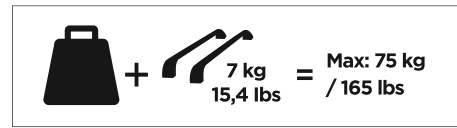

1

Kit 5003

TOYOTA Hilux, 4-dr Double Cab, 16-
TOYOTA Hilux, 4-dr Extra Cab, 16-

ISO 11154-E

1 KIT + FOOT PACK 2

2

3

THULE WingBar Evo	THULE WingBar Edge	THULE WingBar	THULE SquareBar	Evo X (scale)	Edge X (scale)
TOYOTA Hilux, 4-dr Double Cab, 16-				40	Q
TOYOTA Hilux, 4-dr Extra Cab, 16-				40	Q

THULE ProBar	THULE SlideBar			X (mm/inch)	
TOYOTA Hilux, 4-dr Double Cab, 16-				1051 mm / 41 3/8"	
TOYOTA Hilux, 4-dr Extra Cab, 16-				1051 mm / 41 3/8"	

THULE WingBar Evo	THULE WingBar Edge	THULE WingBar	THULE SquareBar	Evo Y (scale)	Edge Y (scale)
TOYOTA Hilux, 4-dr Double Cab, 16-				40	Q
TOYOTA Hilux, 4-dr Extra Cab, 16-				40	Q