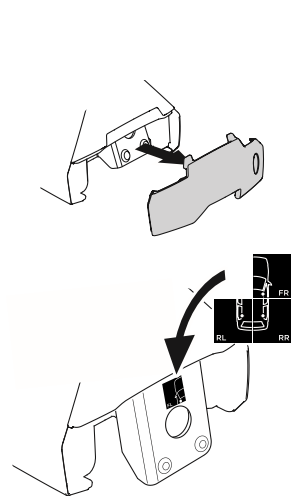

1

Kit 5003

TOYOTA Hilux, 4-dr Double Cab, 16-
TOYOTA Hilux, 4-dr Extra Cab, 16-

ISO 11154-E

1 KIT + FOOT PACK 2

2

3

THULE WingBar Evo	THULE WingBar Edge	THULE WingBar	THULE SquareBar	Evo X (scale)	Edge X (scale)
TOYOTA Hilux, 4-dr Double Cab, 16-				40	Q
TOYOTA Hilux, 4-dr Extra Cab, 16-				40	Q

THULE ProBar	THULE SlideBar			X (mm/inch)	
TOYOTA Hilux, 4-dr Double Cab, 16-				1051 mm / 41 3/8"	
TOYOTA Hilux, 4-dr Extra Cab, 16-				1051 mm / 41 3/8"	

THULE WingBar Evo	THULE WingBar Edge	THULE WingBar	THULE SquareBar	Evo Y (scale)	Edge Y (scale)
TOYOTA Hilux, 4-dr Double Cab, 16-				40	Q
TOYOTA Hilux, 4-dr Extra Cab, 16-				40	Q

THULE ProBar	THULE SlideBar			Y (mm/inch)	
TOYOTA Hilux, 4-dr Double Cab, 16-				1051 mm / 41 3/8"	
TOYOTA Hilux, 4-dr Extra Cab, 16-				1051 mm / 41 3/8"	

	W (mm/inch)	Z (mm/inch)
TOYOTA Hilux, 4-dr Double Cab, 16-	750 mm / 29 1/2"	300 mm / 11 3/4"
TOYOTA Hilux, 4-dr Extra Cab, 16-	700 mm / 27 1/2"	300 mm / 11 3/4"