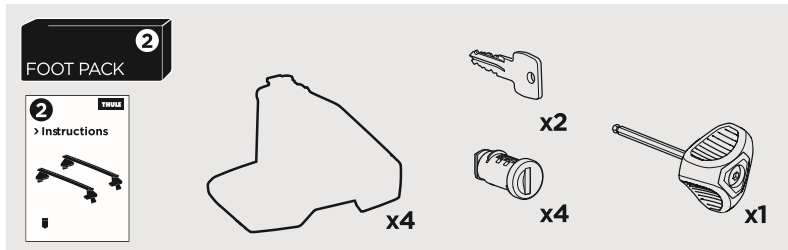

1

Kit 5003

TOYOTA Hilux, 4-dr Double Cab, 16-
TOYOTA Hilux, 4-dr Extra Cab, 16-

ISO 11154-E

1 KIT + FOOT PACK 2

2

3

THULE WingBar Evo	THULE WingBar Edge	THULE WingBar	THULE SquareBar	Evo X (scale)	Edge X (scale)
TOYOTA Hilux, 4-dr Double Cab, 16-				40	Q
TOYOTA Hilux, 4-dr Extra Cab, 16-				40	Q

THULE ProBar	THULE SlideBar			X (mm/inch)	
TOYOTA Hilux, 4-dr Double Cab, 16-				1051 mm / 41 3/8"	
TOYOTA Hilux, 4-dr Extra Cab, 16-				1051 mm / 41 3/8"	

THULE WingBar Evo	THULE WingBar Edge	THULE WingBar	THULE SquareBar	Evo Y (scale)	Edge Y (scale)
TOYOTA Hilux, 4-dr Double Cab, 16-				40	Q
TOYOTA Hilux, 4-dr Extra Cab, 16-				40	Q

THULE ProBar	THULE SlideBar			Y (mm/inch)	
TOYOTA Hilux, 4-dr Double Cab, 16-				1051 mm / 41 3/8"	
TOYOTA Hilux, 4-dr Extra Cab, 16-				1051 mm / 41 3/8"	

	W (mm/inch)	Z (mm/inch)
TOYOTA Hilux, 4-dr Double Cab, 16-	750 mm / 29 1/2"	300 mm / 11 3/4"
TOYOTA Hilux, 4-dr Extra Cab, 16-	700 mm / 27 1/2"	300 mm / 11 3/4"