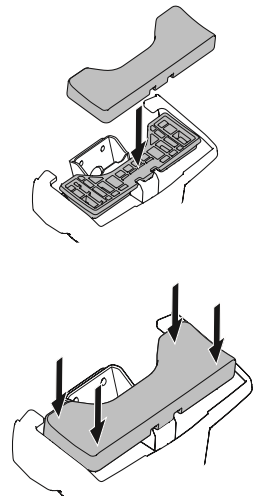

1

Kit 5003

TOYOTA Hilux, 4-dr Double Cab, 16-
TOYOTA Hilux, 4-dr Extra Cab, 16-

ISO 11154-E

1 KIT + FOOT PACK 2

2

3

THULE WingBar Evo	THULE WingBar Edge	THULE WingBar	THULE SquareBar	Evo X (scale)	Edge X (scale)
TOYOTA Hilux, 4-dr Double Cab, 16-				40	Q
TOYOTA Hilux, 4-dr Extra Cab, 16-				40	Q

THULE ProBar	THULE SlideBar			X (mm/inch)	
TOYOTA Hilux, 4-dr Double Cab, 16-				1051 mm / 41 3/8"	
TOYOTA Hilux, 4-dr Extra Cab, 16-				1051 mm / 41 3/8"	

THULE WingBar Evo	THULE WingBar Edge	THULE WingBar	THULE SquareBar	Evo Y (scale)	Edge Y (scale)
TOYOTA Hilux, 4-dr Double Cab, 16-				40	Q
TOYOTA Hilux, 4-dr Extra Cab, 16-				40	Q

THULE ProBar	THULE SlideBar			Y (mm/inch)	
TOYOTA Hilux, 4-dr Double Cab, 16-				1051 mm / 41 3/8"	
TOYOTA Hilux, 4-dr Extra Cab, 16-				1051 mm / 41 3/8"	

	W (mm/inch)	Z (mm/inch)
TOYOTA Hilux, 4-dr Double Cab, 16-	750 mm / 29 1/2"	300 mm / 11 3/4"
TOYOTA Hilux, 4-dr Extra Cab, 16-	700 mm / 27 1/2"	300 mm / 11 3/4"