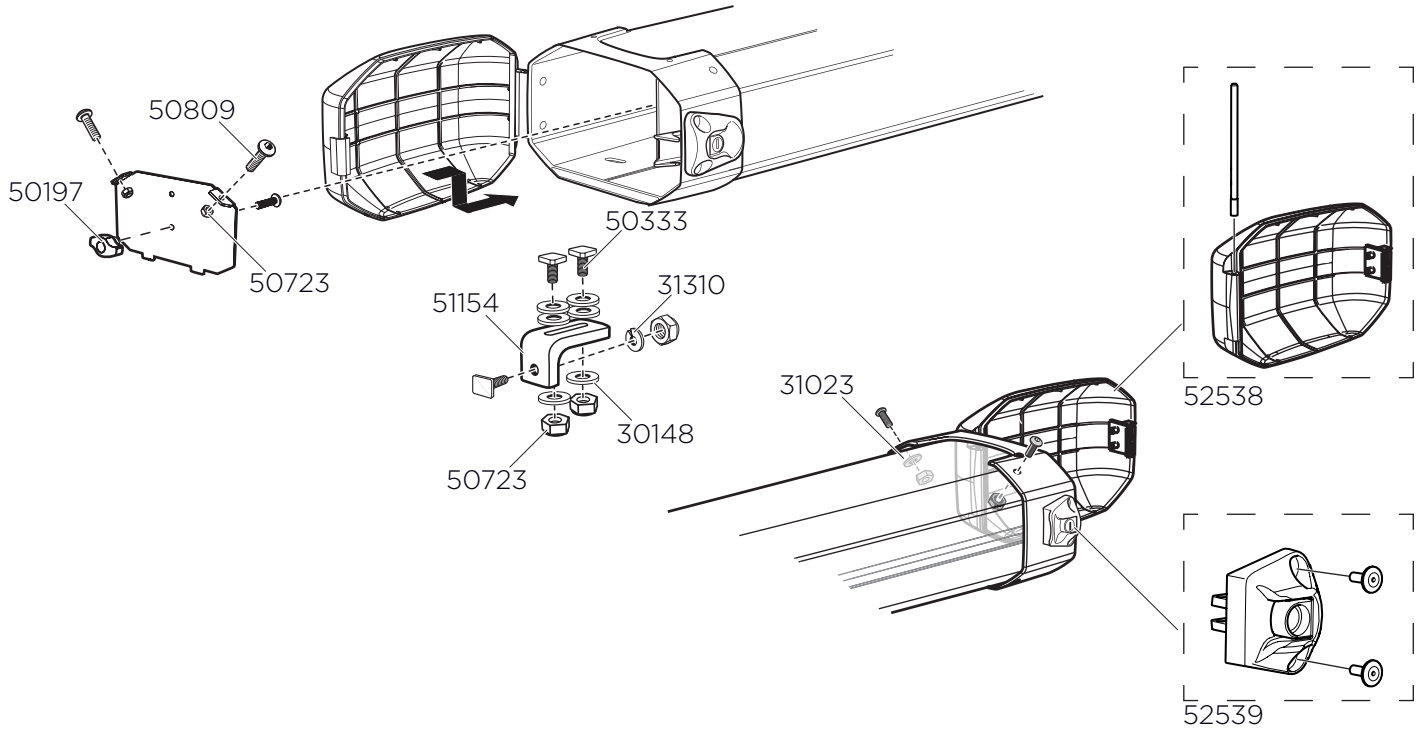

317 Conduit Box

Spare part

NEW

OLD

The time-saving load system

09/2014

THULE
SWEDEN
PROFESSIONAL