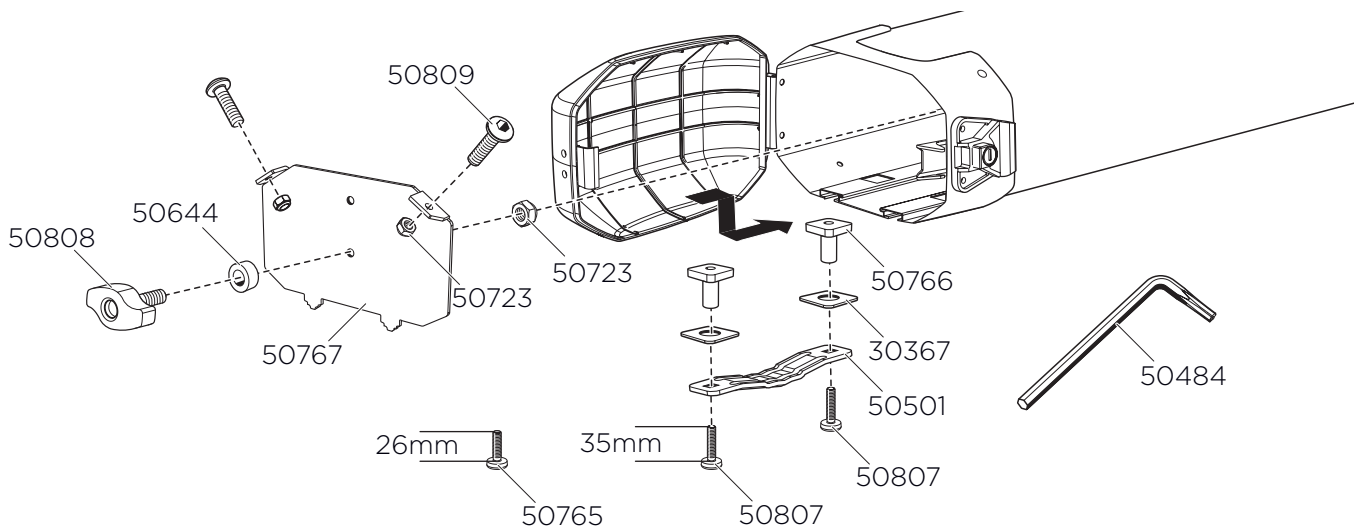

317 Conduit Box

Spare part

NEW

OLD

The time-saving load system

09/2014

THULE
SWEDEN
PROFESSIONAL