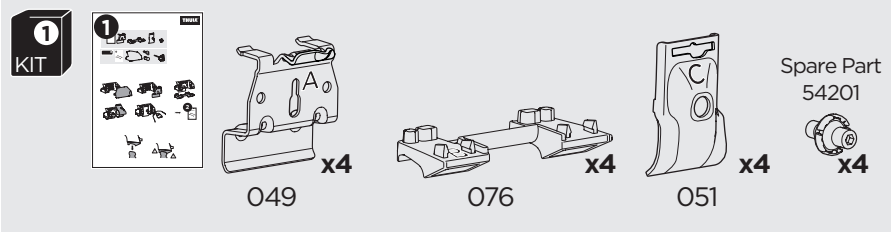

1

Kit 186108

DACIA Lodgy, 5-dr MPV, 12-

ISO 11154-E

This kit is only for vehicles with flush railing.

1

Evo

Edge