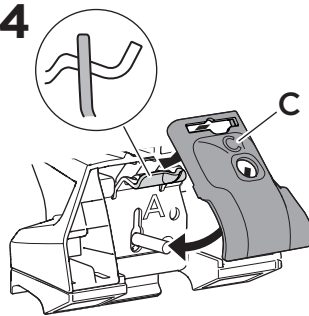

1

Kit 186108

DACIA Lodgy, 5-dr MPV, 12-

ISO 11154-E

This kit is only for vehicles with flush railing.

1

Evo

Edge

2

3

4

5

2