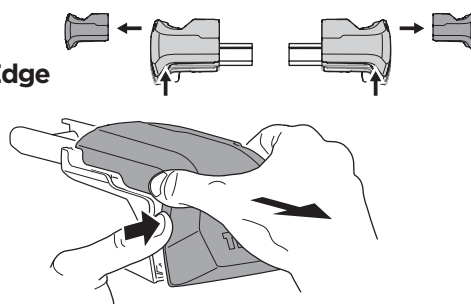

1

Kit 186108

DACIA Lodgy, 5-dr MPV, 12-

ISO 11154-E

This kit is only for vehicles with flush railing.

1

Evo

Edge