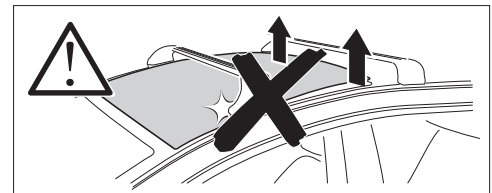

1

Kit 186067

LINCOLN Corsair, 5-dr SUV, 19-

ISO 11154-E

This kit is only for vehicles with flush railing.

1 KIT

O11 x4 O11 x4 O36 x4 Spare Part 54201 x4

Max: 75 kg / 165 lbs

Max 130 km/h / 80 Mph

2 FOOT PACK

THULE x4 x2 4 Nm x1

80 km/h / 50 Mph

1 KIT + **2 FOOT PACK**

1 Evo Edge

2

3 **4** **5**