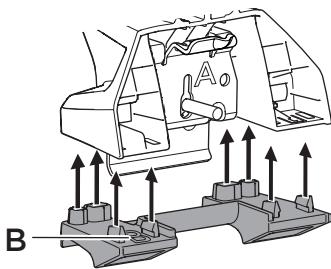

1

Kit 186038

BMW X1, 5-dr SUV, 09-15 / *11-16

ISO 11154-E

*North America

This kit is only for vehicles with flush railing.

1

Evo

Edge

2

3

4

5

2