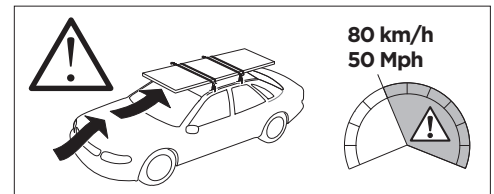

## Kit 186038

BMW X1, 5-dr SUV, 09-15 / \*11-16

ISO 11154-E

\*North America

This kit is only for vehicles with flush railing.

1

Evo

Edge