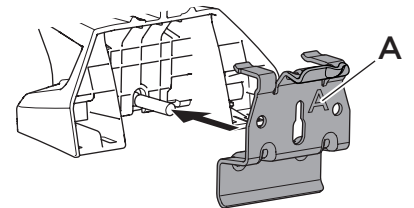

1

Kit 186038

BMW X1, 5-dr SUV, 09-15 / *11-16

ISO 11154-E

*North America

This kit is only for vehicles with flush railing.

1

Evo

Edge

2

3

4

5

2