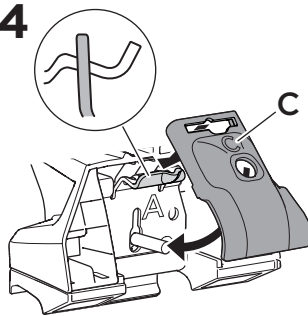

1

Kit 186038

BMW X1, 5-dr SUV, 09-15 / *11-16

ISO 11154-E

*North America

This kit is only for vehicles with flush railing.

1

Evo

Edge

2

3

4

5

2