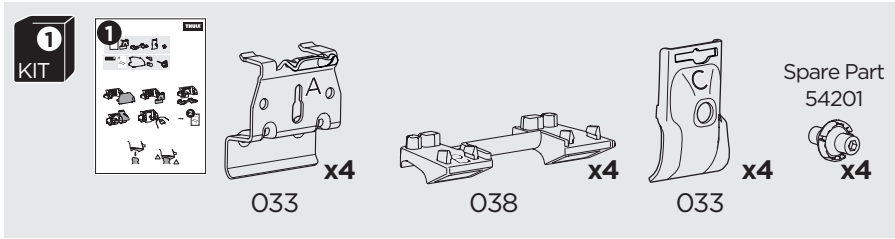

## Kit 186038

BMW X1, 5-dr SUV, 09-15 / \*11-16

ISO 11154-E

\*North America

This kit is only for vehicles with flush railing.

1

Evo

Edge