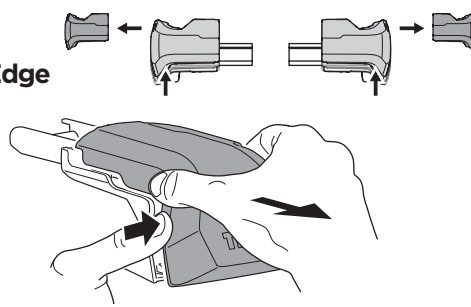

## Kit 186038

BMW X1, 5-dr SUV, 09-15 / \*11-16

ISO 11154-E

\*North America

This kit is only for vehicles with flush railing.

1

Evo

Edge