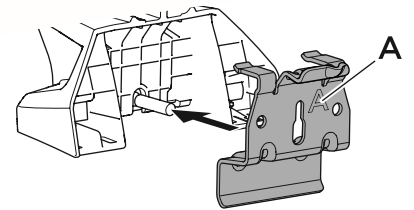

## Kit 186020

MERCEDES GLC, 5-dr SUV, 15-

ISO 11154-E

This kit is only for vehicles with flush railing.

1

Evo

Edge

2