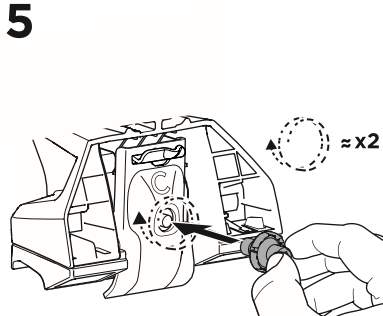

1

Kit 186020

MERCEDES GLC, 5-dr SUV, 15-

ISO 11154-E

This kit is only for vehicles with flush railing.

1

Evo

Edge

2

3

4

5

2