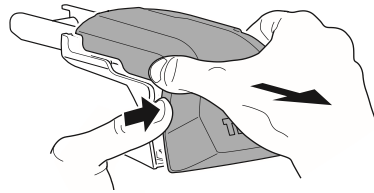

## Kit 186020

MERCEDES GLC, 5-dr SUV, 15-

ISO 11154-E

This kit is only for vehicles with flush railing.

1

Evo

Edge

2