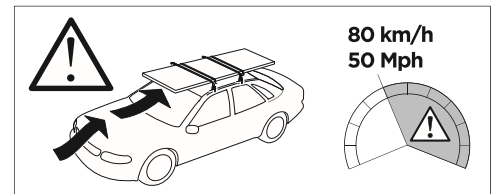

## Kit 186020

MERCEDES GLC, 5-dr SUV, 15-

ISO 11154-E

This kit is only for vehicles with flush railing.

1

Evo

Edge

2