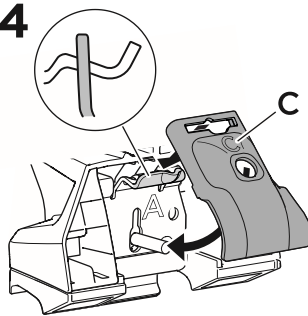

1

Kit 186020

MERCEDES GLC, 5-dr SUV, 15-

ISO 11154-E

This kit is only for vehicles with flush railing.

1

Evo

Edge

2

3

4

5

2