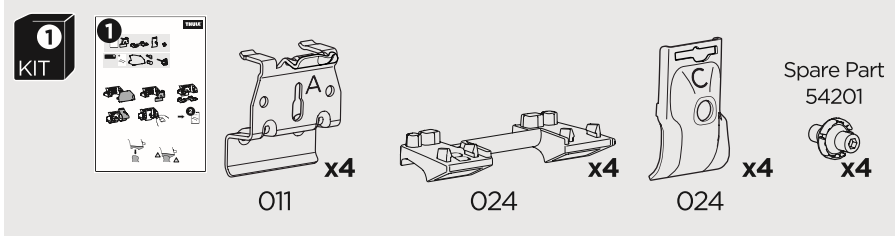

## Kit 186020

MERCEDES GLC, 5-dr SUV, 15-

ISO 11154-E

This kit is only for vehicles with flush railing.

1

Evo

Edge

2