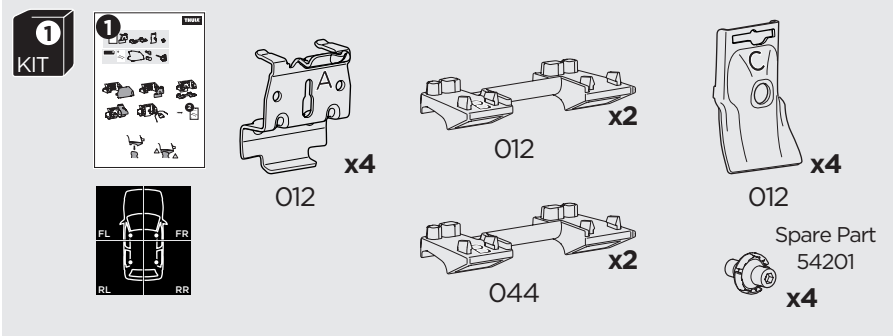

1

Kit 186011

CITROËN C4 Grand Picasso, 5-dr MPV, 14-
CITROËN Grand C4 Spacetourer, 5-dr MPV, 14-

ISO 11154-E

This kit is only for vehicles with flush railing.

1

Evo

Edge