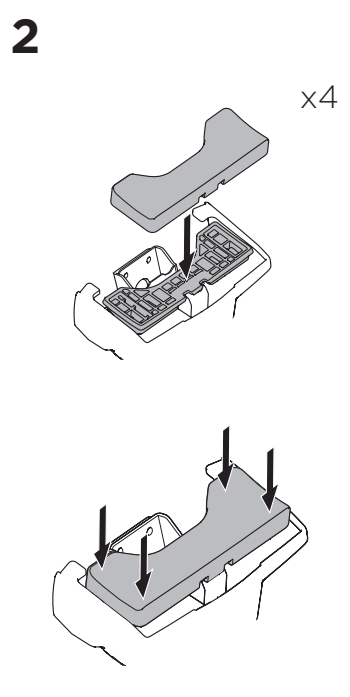

1

Kit 145246

AUDI Q3 Sportback, 5-dr SUV, 20-

ISO 1154-E

THULE WingBar Evo	THULE WingBar Edge	THULE WingBar	THULE SquareBar Evo	Evo X (scale)	Edge X (scale)
AUDI Q3 Sportback, 5-dr SUV, 20-				45,5	F
THULE ProBar Evo	THULE SlideBar Evo				X (mm/inch)
AUDI Q3 Sportback, 5-dr SUV, 20-				1106 mm / 43 1/2"	

THULE WingBar Evo	THULE WingBar Edge	THULE WingBar	THULE SquareBar Evo	Evo Y (scale)	Edge Y (scale)
AUDI Q3 Sportback, 5-dr SUV, 20-				38,5	B
THULE ProBar Evo	THULE SlideBar Evo				Y (mm/inch)
AUDI Q3 Sportback, 5-dr SUV, 20-				1036 mm / 40 3/4"	

	W (mm/inch)	Z (mm/inch)
AUDI Q3 Sportback, 5-dr SUV, 20-	695 mm / 27 3/8"	270 mm / 10 5/8"