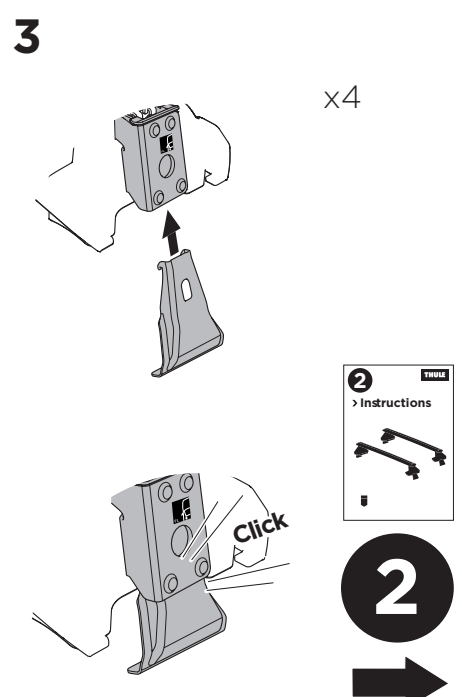

1

Kit 145246

AUDI Q3 Sportback, 5-dr SUV, 20-

ISO 1154-E

THULE WingBar Evo	THULE WingBar Edge	THULE WingBar	THULE SquareBar Evo	Evo X (scale)	Edge X (scale)
AUDI Q3 Sportback, 5-dr SUV, 20-				45,5	F
THULE ProBar Evo	THULE SlideBar Evo				X (mm/inch)
AUDI Q3 Sportback, 5-dr SUV, 20-				1106 mm / 43 1/2"	

THULE WingBar Evo	THULE WingBar Edge	THULE WingBar	THULE SquareBar Evo	Evo Y (scale)	Edge Y (scale)
AUDI Q3 Sportback, 5-dr SUV, 20-				38,5	B
THULE ProBar Evo	THULE SlideBar Evo				Y (mm/inch)
AUDI Q3 Sportback, 5-dr SUV, 20-				1036 mm / 40 3/4"	

	W (mm/inch)	Z (mm/inch)
AUDI Q3 Sportback, 5-dr SUV, 20-	695 mm / 27 3/8"	270 mm / 10 5/8"