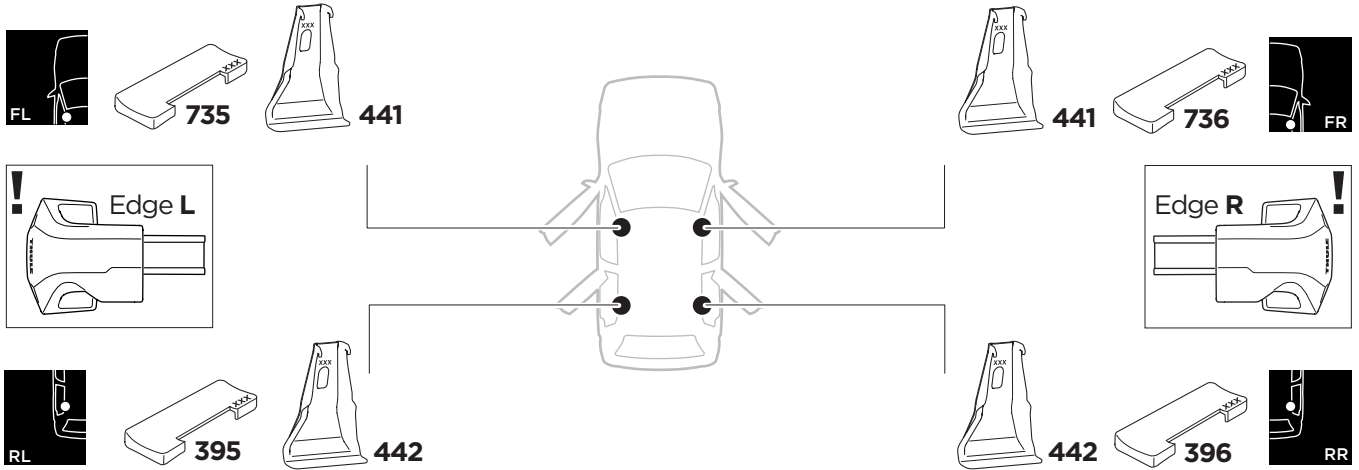

1

Kit 145246

AUDI Q3 Sportback, 5-dr SUV, 20-

ISO 1154-E

THULE WingBar Evo	THULE WingBar Edge	THULE WingBar	THULE SquareBar Evo	Evo X (scale)	Edge X (scale)
AUDI Q3 Sportback, 5-dr SUV, 20-				45,5	F
THULE ProBar Evo	THULE SlideBar Evo				X (mm/inch)
AUDI Q3 Sportback, 5-dr SUV, 20-				1106 mm / 43 1/2"	

THULE WingBar Evo	THULE WingBar Edge	THULE WingBar	THULE SquareBar Evo	Evo Y (scale)	Edge Y (scale)
AUDI Q3 Sportback, 5-dr SUV, 20-				38,5	B
THULE ProBar Evo	THULE SlideBar Evo				Y (mm/inch)
AUDI Q3 Sportback, 5-dr SUV, 20-				1036 mm / 40 3/4"	

	W (mm/inch)	Z (mm/inch)
AUDI Q3 Sportback, 5-dr SUV, 20-	695 mm / 27 3/8"	270 mm / 10 5/8"