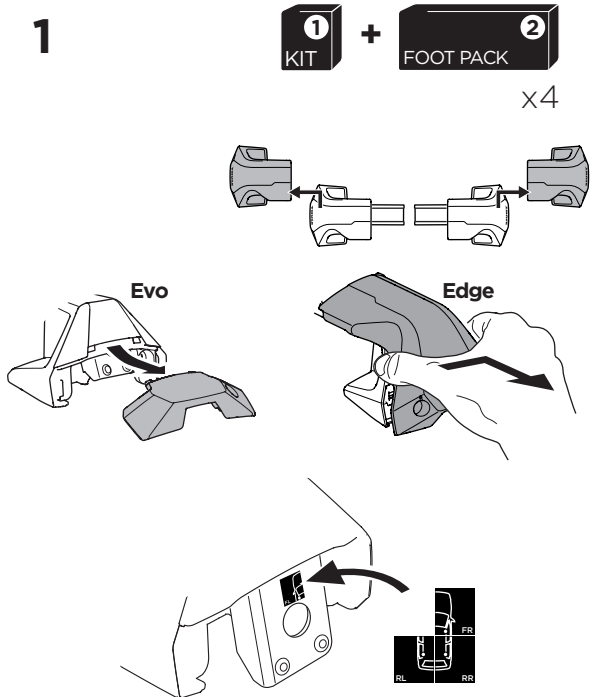

1

Kit 145246

AUDI Q3 Sportback, 5-dr SUV, 20-

ISO 1154-E

THULE WingBar Evo	THULE WingBar Edge	THULE WingBar	THULE SquareBar Evo	Evo X (scale)	Edge X (scale)
AUDI Q3 Sportback, 5-dr SUV, 20-				45,5	F
THULE ProBar Evo	THULE SlideBar Evo				X (mm/inch)
AUDI Q3 Sportback, 5-dr SUV, 20-				1106 mm / 43 1/2"	

THULE WingBar Evo	THULE WingBar Edge	THULE WingBar	THULE SquareBar Evo	Evo Y (scale)	Edge Y (scale)
AUDI Q3 Sportback, 5-dr SUV, 20-				38,5	B
THULE ProBar Evo	THULE SlideBar Evo				Y (mm/inch)
AUDI Q3 Sportback, 5-dr SUV, 20-				1036 mm / 40 3/4"	

	W (mm/inch)	Z (mm/inch)
AUDI Q3 Sportback, 5-dr SUV, 20-	695 mm / 27 3/8"	270 mm / 10 5/8"