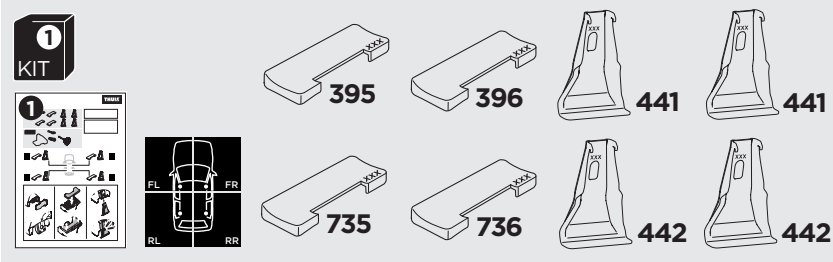

1

Kit 145246

AUDI Q3 Sportback, 5-dr SUV, 20-

ISO 1154-E

THULE WingBar Evo	THULE WingBar Edge	THULE WingBar	THULE SquareBar Evo	Evo X (scale)	Edge X (scale)
AUDI Q3 Sportback, 5-dr SUV, 20-				45,5	F
THULE ProBar Evo	THULE SlideBar Evo				X (mm/inch)
AUDI Q3 Sportback, 5-dr SUV, 20-				1106 mm / 43 1/2"	

THULE WingBar Evo	THULE WingBar Edge	THULE WingBar	THULE SquareBar Evo	Evo Y (scale)	Edge Y (scale)
AUDI Q3 Sportback, 5-dr SUV, 20-				38,5	B
THULE ProBar Evo	THULE SlideBar Evo				Y (mm/inch)
AUDI Q3 Sportback, 5-dr SUV, 20-				1036 mm / 40 3/4"	

	W (mm/inch)	Z (mm/inch)
AUDI Q3 Sportback, 5-dr SUV, 20-	695 mm / 27 3/8"	270 mm / 10 5/8"