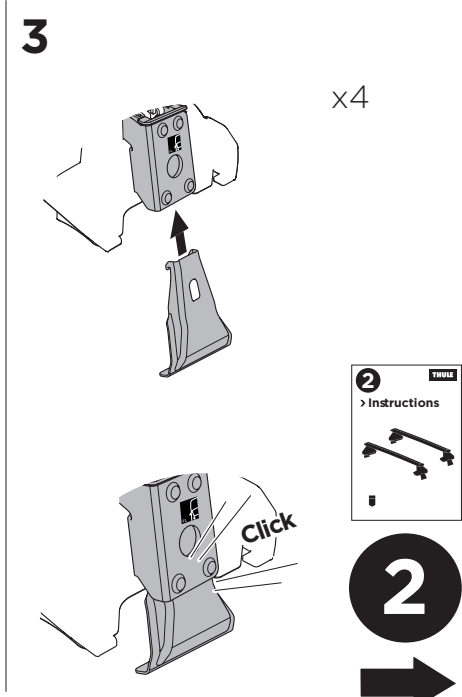

1

Kit 145217

MITSUBISHI Xpander, 5-dr MPV, 19-

ISO 11154-E