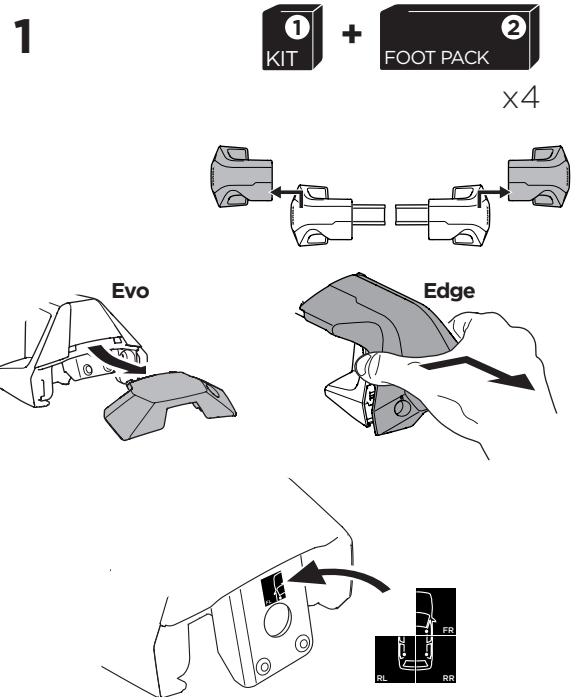

1

Kit 145217

MITSUBISHI Xpander, 5-dr MPV, 19-

ISO 11154-E

THULE WingBar Evo	THULE WingBar Edge	THULE WingBar	THULE SquareBar Evo	Evo X (scale)	Edge X (scale)
MITSUBITSHI Xpander, 5-dr MPV, 19-				47	C

THULE ProBar Evo	THULE SlideBar Evo	X (mm/inch)		
MITSUBITSHI Xpander, 5-dr MPV, 19-		1121 mm / 44 1/8"		

THULE WingBar Evo	THULE WingBar Edge	THULE WingBar	THULE SquareBar Evo	Evo Y (scale)	Edge Y (scale)
MITSUBITSHI Xpander, 5-dr MPV, 19-				44	I

THULE ProBar Evo	THULE SlideBar Evo	Y (mm/inch)		
MITSUBITSHI Xpander, 5-dr MPV, 19-		1091 mm / 43"		

	W (mm/inch)	Z (mm/inch)
MITSUBITSHI Xpander, 5-dr MPV, 19-	400 mm / 15 3/4"	750 mm / 29 1/2"