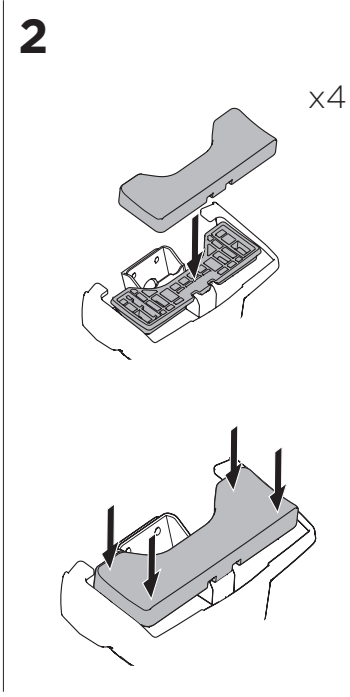

1

Kit 145217

MITSUBISHI Xpander, 5-dr MPV, 19-

ISO 11154-E

THULE WingBar Evo	THULE WingBar Edge	THULE WingBar	THULE SquareBar Evo	Evo X (scale)	Edge X (scale)
MITSUBITSHI Xpander, 5-dr MPV, 19-				47	C

THULE ProBar Evo	THULE SlideBar Evo	X (mm/inch)		
MITSUBITSHI Xpander, 5-dr MPV, 19-		1121 mm / 44 1/8"		

THULE WingBar Evo	THULE WingBar Edge	THULE WingBar	THULE SquareBar Evo	Evo Y (scale)	Edge Y (scale)
MITSUBITSHI Xpander, 5-dr MPV, 19-				44	I

THULE ProBar Evo	THULE SlideBar Evo	Y (mm/inch)		
MITSUBITSHI Xpander, 5-dr MPV, 19-		1091 mm / 43"		

	W (mm/inch)	Z (mm/inch)
MITSUBITSHI Xpander, 5-dr MPV, 19-	400 mm / 15 3/4"	750 mm / 29 1/2"