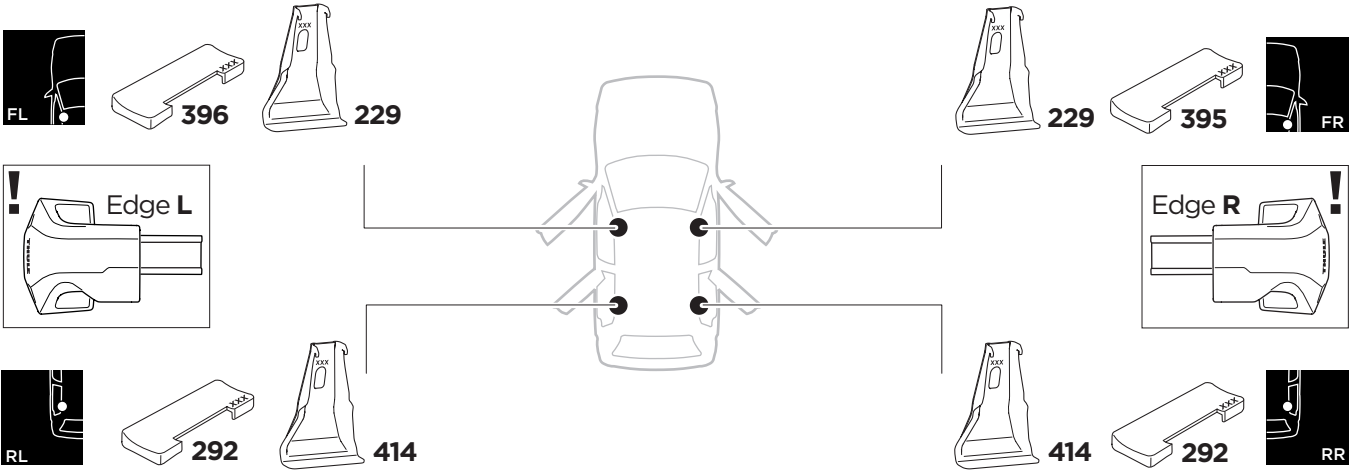

1

Kit 145217

MITSUBISHI Xpander, 5-dr MPV, 19-

ISO 11154-E

THULE WingBar Evo	THULE WingBar Edge	THULE WingBar	THULE SquareBar Evo	Evo X (scale)	Edge X (scale)
MITSUBITSHI Xpander, 5-dr MPV, 19-				47	C

THULE ProBar Evo	THULE SlideBar Evo	X (mm/inch)		
MITSUBITSHI Xpander, 5-dr MPV, 19-		1121 mm / 44 1/8"		

THULE WingBar Evo	THULE WingBar Edge	THULE WingBar	THULE SquareBar Evo	Evo Y (scale)	Edge Y (scale)
MITSUBITSHI Xpander, 5-dr MPV, 19-				44	I

THULE ProBar Evo	THULE SlideBar Evo	Y (mm/inch)		
MITSUBITSHI Xpander, 5-dr MPV, 19-		1091 mm / 43"		

	W (mm/inch)	Z (mm/inch)
MITSUBITSHI Xpander, 5-dr MPV, 19-	400 mm / 15 3/4"	750 mm / 29 1/2"