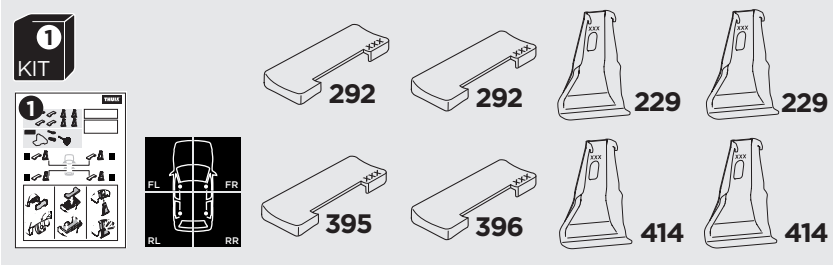

1

Kit 145217

MITSUBISHI Xpander, 5-dr MPV, 19-

ISO 11154-E

THULE WingBar Evo	THULE WingBar Edge	THULE WingBar	THULE SquareBar Evo	Evo X (scale)	Edge X (scale)
MITSUBITSHI Xpander, 5-dr MPV, 19-				47	C

THULE ProBar Evo	THULE SlideBar Evo	X (mm/inch)		
MITSUBITSHI Xpander, 5-dr MPV, 19-		1121 mm / 44 1/8"		

THULE WingBar Evo	THULE WingBar Edge	THULE WingBar	THULE SquareBar Evo	Evo Y (scale)	Edge Y (scale)
MITSUBITSHI Xpander, 5-dr MPV, 19-				44	I

THULE ProBar Evo	THULE SlideBar Evo	Y (mm/inch)		
MITSUBITSHI Xpander, 5-dr MPV, 19-		1091 mm / 43"		

	W (mm/inch)	Z (mm/inch)
MITSUBITSHI Xpander, 5-dr MPV, 19-	400 mm / 15 3/4"	750 mm / 29 1/2"