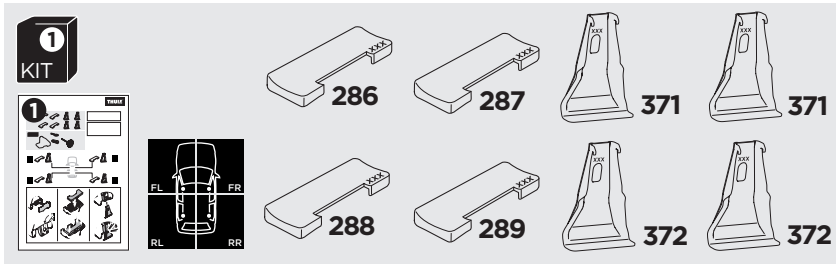

1

Kit 5201

FORD Focus (Mk. IV), 5-dr Hatchback, 19-

ISO 11154-E

1 KIT + FOOT PACK 2

x4

2

x4

3

x4

THULE WingBar Evo	THULE WingBar Edge	THULE WingBar	THULE SquareBar	Evo X (scale)	Edge X (scale)
FORD Focus (Mk. IV), 5-dr Hatchback, 19-				39,5	R
THULE ProBar	THULE SlideBar				X (mm/inch)
FORD Focus (Mk. IV), 5-dr Hatchback, 19-				1046 mm / 41 1/8"	

THULE WingBar Evo	THULE WingBar Edge	THULE WingBar	THULE SquareBar	Evo Y (scale)	Edge Y (scale)
FORD Focus (Mk. IV), 5-dr Hatchback, 19-				34,5	J
THULE ProBar	THULE SlideBar				Y (mm/inch)
FORD Focus (Mk. IV), 5-dr Hatchback, 19-				996 mm / 39 1/4"	

	W (mm/inch)	Z (mm/inch)
FORD Focus (Mk. IV), 5-dr Hatchback, 19-	795 mm / 31 1/4"	235 mm / 9 1/4"