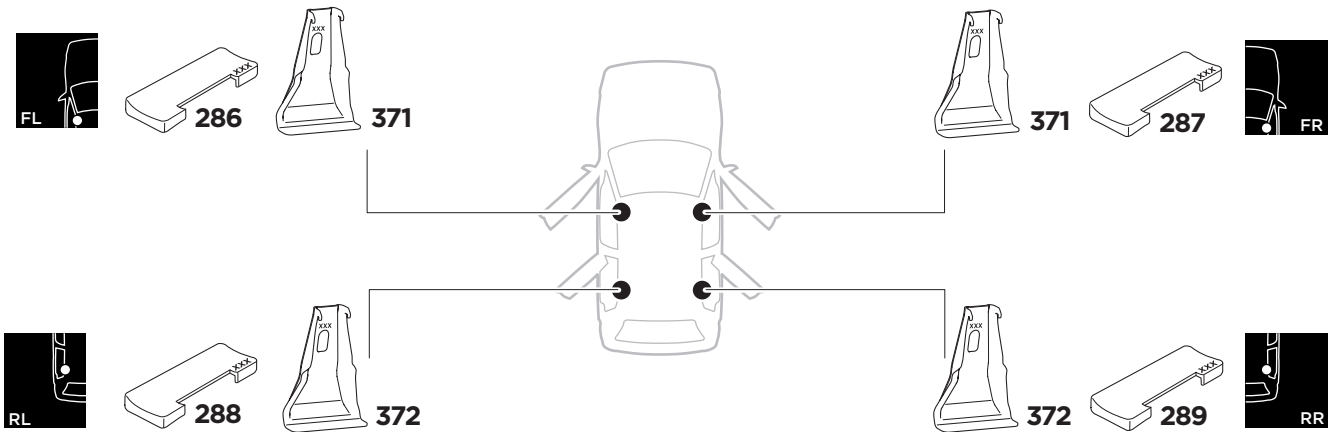

1

Kit 5201

FORD Focus (Mk. IV), 5-dr Hatchback, 19-

ISO 11154-E

1 KIT + FOOT PACK 2

x4

2

x4

3

x4

THULE WingBar Evo	THULE WingBar Edge	THULE WingBar	THULE SquareBar	Evo X (scale)	Edge X (scale)
FORD Focus (Mk. IV), 5-dr Hatchback, 19-				39,5	R
THULE ProBar	THULE SlideBar				X (mm/inch)
FORD Focus (Mk. IV), 5-dr Hatchback, 19-				1046 mm / 41 1/8"	

THULE WingBar Evo	THULE WingBar Edge	THULE WingBar	THULE SquareBar	Evo Y (scale)	Edge Y (scale)
FORD Focus (Mk. IV), 5-dr Hatchback, 19-				34,5	J
THULE ProBar	THULE SlideBar				Y (mm/inch)
FORD Focus (Mk. IV), 5-dr Hatchback, 19-				996 mm / 39 1/4"	

	W (mm/inch)	Z (mm/inch)
FORD Focus (Mk. IV), 5-dr Hatchback, 19-	795 mm / 31 1/4"	235 mm / 9 1/4"