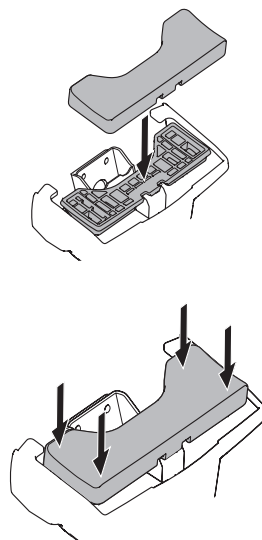

1

Kit 5201

FORD Focus (Mk. IV), 5-dr Hatchback, 19-

ISO 11154-E

1 KIT + FOOT PACK 2

x4

2

x4

3

x4

THULE WingBar Evo	THULE WingBar Edge	THULE WingBar	THULE SquareBar	Evo X (scale)	Edge X (scale)
FORD Focus (Mk. IV), 5-dr Hatchback, 19-				39,5	R
THULE ProBar	THULE SlideBar				X (mm/inch)
FORD Focus (Mk. IV), 5-dr Hatchback, 19-				1046 mm / 41 1/8"	

THULE WingBar Evo	THULE WingBar Edge	THULE WingBar	THULE SquareBar	Evo Y (scale)	Edge Y (scale)
FORD Focus (Mk. IV), 5-dr Hatchback, 19-				34,5	J
THULE ProBar	THULE SlideBar				Y (mm/inch)
FORD Focus (Mk. IV), 5-dr Hatchback, 19-				996 mm / 39 1/4"	

	W (mm/inch)	Z (mm/inch)
FORD Focus (Mk. IV), 5-dr Hatchback, 19-	795 mm / 31 1/4"	235 mm / 9 1/4"