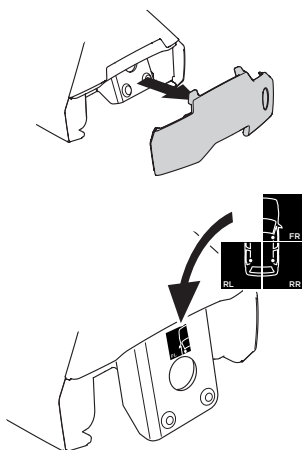

1

Kit 5201

FORD Focus (Mk. IV), 5-dr Hatchback, 19-

ISO 11154-E

1 KIT + FOOT PACK 2

x4

2

x4

3

x4

THULE WingBar Evo	THULE WingBar Edge	THULE WingBar	THULE SquareBar	Evo X (scale)	Edge X (scale)
FORD Focus (Mk. IV), 5-dr Hatchback, 19-				39,5	R
THULE ProBar	THULE SlideBar				X (mm/inch)
FORD Focus (Mk. IV), 5-dr Hatchback, 19-				1046 mm / 41 1/8"	

THULE WingBar Evo	THULE WingBar Edge	THULE WingBar	THULE SquareBar	Evo Y (scale)	Edge Y (scale)
FORD Focus (Mk. IV), 5-dr Hatchback, 19-				34,5	J
THULE ProBar	THULE SlideBar				Y (mm/inch)
FORD Focus (Mk. IV), 5-dr Hatchback, 19-				996 mm / 39 1/4"	

	W (mm/inch)	Z (mm/inch)
FORD Focus (Mk. IV), 5-dr Hatchback, 19-	795 mm / 31 1/4"	235 mm / 9 1/4"