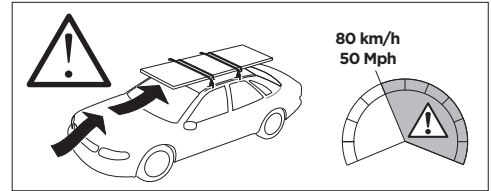

1

Kit 5201

FORD Focus (Mk. IV), 5-dr Hatchback, 19-

ISO 11154-E