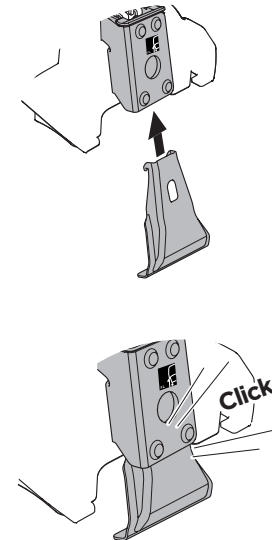

3

x4

THULE WingBar Evo	THULE WingBar Edge	THULE WingBar	THULE SquareBar	Evo X (scale)	Edge X (scale)
FORD Focus (Mk. IV), 5-dr Hatchback, 19-				39,5	R
THULE ProBar	THULE SlideBar				X (mm/inch)
FORD Focus (Mk. IV), 5-dr Hatchback, 19-				1046 mm / 41 1/8"	

	W (mm/inch)	Z (mm/inch)
FORD Focus (Mk. IV), 5-dr Hatchback, 19-	795 mm / 31 1/4"	235 mm / 9 1/4"