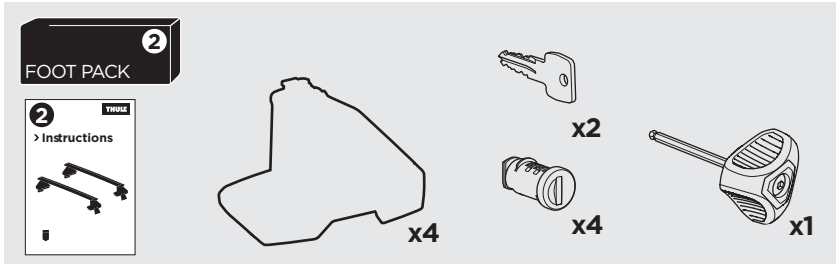

1

Kit 5201

FORD Focus (Mk. IV), 5-dr Hatchback, 19-

ISO 11154-E

1 KIT + FOOT PACK 2

x4

2

x4

3

x4

THULE WingBar Evo	THULE WingBar Edge	THULE WingBar	THULE SquareBar	Evo X (scale)	Edge X (scale)
FORD Focus (Mk. IV), 5-dr Hatchback, 19-				39,5	R
THULE ProBar	THULE SlideBar				X (mm/inch)
FORD Focus (Mk. IV), 5-dr Hatchback, 19-				1046 mm / 41 1/8"	

THULE WingBar Evo	THULE WingBar Edge	THULE WingBar	THULE SquareBar	Evo Y (scale)	Edge Y (scale)
FORD Focus (Mk. IV), 5-dr Hatchback, 19-				34,5	J
THULE ProBar	THULE SlideBar				Y (mm/inch)
FORD Focus (Mk. IV), 5-dr Hatchback, 19-				996 mm / 39 1/4"	

	W (mm/inch)	Z (mm/inch)
FORD Focus (Mk. IV), 5-dr Hatchback, 19-	795 mm / 31 1/4"	235 mm / 9 1/4"