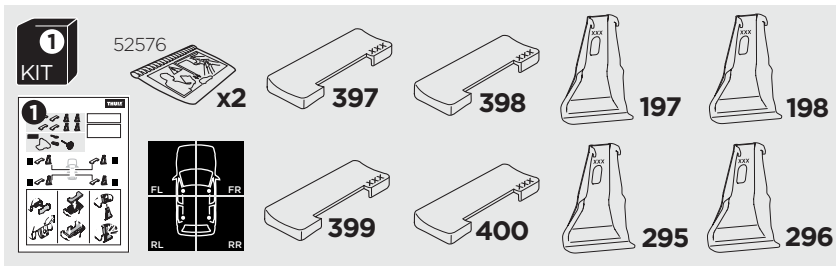

1

Kit 5196

AUDI A5 Sportback, 5-dr Hatchback, 17-

ISO 11154-E

1 **1 KIT** + **2 FOOT PACK** **2**

2

3

THULE WingBar Evo	THULE WingBar Edge	THULE WingBar	THULE SquareBar	Evo X (scale)	Edge X (scale)
AUDI A5 Sportback, 5-dr Hatchback, 17-				42	M

THULE ProBar	THULE SlideBar	X (mm/inch)		
AUDI A5 Sportback, 5-dr Hatchback, 17-		1071 mm / 42 1/8"		

THULE WingBar Evo	THULE WingBar Edge	THULE WingBar	THULE SquareBar	Evo Y (scale)	Edge Y (scale)
AUDI A5 Sportback, 5-dr Hatchback, 17-				39,5	R

THULE ProBar	THULE SlideBar	Y (mm/inch)		
AUDI A5 Sportback, 5-dr Hatchback, 17-		1046 mm / 41 1/8"		

	W (mm/inch)	Z (mm/inch)
AUDI A5 Sportback, 5-dr Hatchback, 17-	715 mm / 28 1/8"	155 mm / 6 1/8"