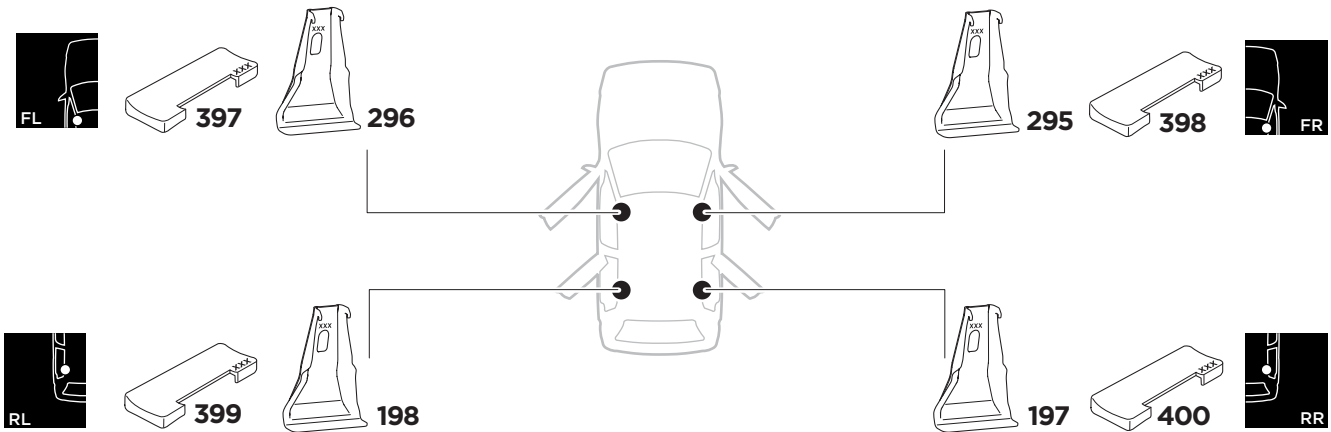

1

Kit 5196

AUDI A5 Sportback, 5-dr Hatchback, 17-

ISO 11154-E

1 **1 KIT** + **2 FOOT PACK** **2**

2

3

THULE WingBar Evo	THULE WingBar Edge	THULE WingBar	THULE SquareBar	Evo X (scale)	Edge X (scale)
AUDI A5 Sportback, 5-dr Hatchback, 17-				42	M

THULE ProBar	THULE SlideBar	X (mm/inch)		
AUDI A5 Sportback, 5-dr Hatchback, 17-		1071 mm / 42 1/8"		

THULE WingBar Evo	THULE WingBar Edge	THULE WingBar	THULE SquareBar	Evo Y (scale)	Edge Y (scale)
AUDI A5 Sportback, 5-dr Hatchback, 17-				39,5	R

THULE ProBar	THULE SlideBar	Y (mm/inch)		
AUDI A5 Sportback, 5-dr Hatchback, 17-		1046 mm / 41 1/8"		

	W (mm/inch)	Z (mm/inch)
AUDI A5 Sportback, 5-dr Hatchback, 17-	715 mm / 28 1/8"	155 mm / 6 1/8"