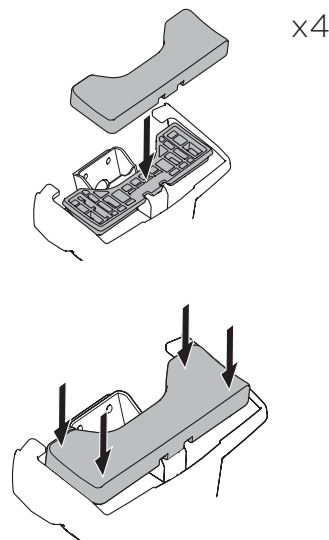

1

Kit 5196

AUDI A5 Sportback, 5-dr Hatchback, 17-

ISO 11154-E

1 **1 KIT** + **2 FOOT PACK** **2**

2

3

THULE WingBar Evo	THULE WingBar Edge	THULE WingBar	THULE SquareBar	Evo X (scale)	Edge X (scale)
AUDI A5 Sportback, 5-dr Hatchback, 17-				42	M

THULE ProBar	THULE SlideBar	X (mm/inch)		
AUDI A5 Sportback, 5-dr Hatchback, 17-		1071 mm / 42 1/8"		

THULE WingBar Evo	THULE WingBar Edge	THULE WingBar	THULE SquareBar	Evo Y (scale)	Edge Y (scale)
AUDI A5 Sportback, 5-dr Hatchback, 17-				39,5	R

THULE ProBar	THULE SlideBar	Y (mm/inch)		
AUDI A5 Sportback, 5-dr Hatchback, 17-		1046 mm / 41 1/8"		

	W (mm/inch)	Z (mm/inch)
AUDI A5 Sportback, 5-dr Hatchback, 17-	715 mm / 28 1/8"	155 mm / 6 1/8"