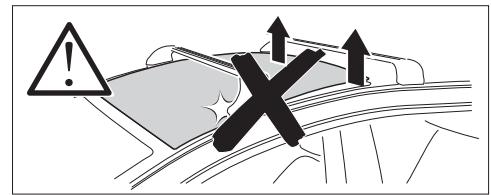

1

Kit 5196

AUDI A5 Sportback, 5-dr Hatchback, 17-

ISO 11154-E

1 **1 KIT** + **2 FOOT PACK** **2**

2

3

THULE WingBar Evo	THULE WingBar Edge	THULE WingBar	THULE SquareBar	Evo X (scale)	Edge X (scale)
AUDI A5 Sportback, 5-dr Hatchback, 17-				42	M

THULE ProBar	THULE SlideBar	X (mm/inch)		
AUDI A5 Sportback, 5-dr Hatchback, 17-		1071 mm / 42 1/8"		

THULE WingBar Evo	THULE WingBar Edge	THULE WingBar	THULE SquareBar	Evo Y (scale)	Edge Y (scale)
AUDI A5 Sportback, 5-dr Hatchback, 17-				39,5	R