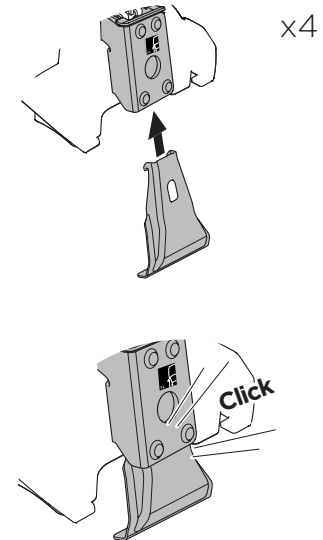

1

Kit 5196

AUDI A5 Sportback, 5-dr Hatchback, 17-

ISO 11154-E

1 **1 KIT** + **2 FOOT PACK** **2**

2

3

THULE WingBar Evo	THULE WingBar Edge	THULE WingBar	THULE SquareBar	Evo X (scale)	Edge X (scale)
AUDI A5 Sportback, 5-dr Hatchback, 17-				42	M

THULE ProBar	THULE SlideBar	X (mm/inch)		
AUDI A5 Sportback, 5-dr Hatchback, 17-		1071 mm / 42 1/8"		

THULE WingBar Evo	THULE WingBar Edge	THULE WingBar	THULE SquareBar	Evo Y (scale)	Edge Y (scale)
AUDI A5 Sportback, 5-dr Hatchback, 17-				39,5	R