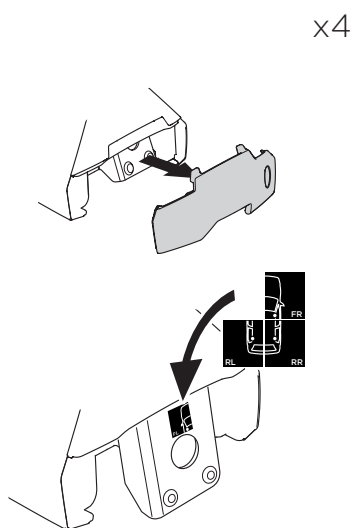

1

Kit 5196

AUDI A5 Sportback, 5-dr Hatchback, 17-

ISO 11154-E

1 **1 KIT** + **2 FOOT PACK** **2**

2

3

THULE WingBar Evo	THULE WingBar Edge	THULE WingBar	THULE SquareBar	Evo X (scale)	Edge X (scale)
AUDI A5 Sportback, 5-dr Hatchback, 17-				42	M

THULE ProBar	THULE SlideBar	X (mm/inch)		
AUDI A5 Sportback, 5-dr Hatchback, 17-		1071 mm / 42 1/8"		

THULE WingBar Evo	THULE WingBar Edge	THULE WingBar	THULE SquareBar	Evo Y (scale)	Edge Y (scale)
AUDI A5 Sportback, 5-dr Hatchback, 17-				39,5	R

THULE ProBar	THULE SlideBar	Y (mm/inch)		
AUDI A5 Sportback, 5-dr Hatchback, 17-		1046 mm / 41 1/8"		

	W (mm/inch)	Z (mm/inch)
AUDI A5 Sportback, 5-dr Hatchback, 17-	715 mm / 28 1/8"	155 mm / 6 1/8"