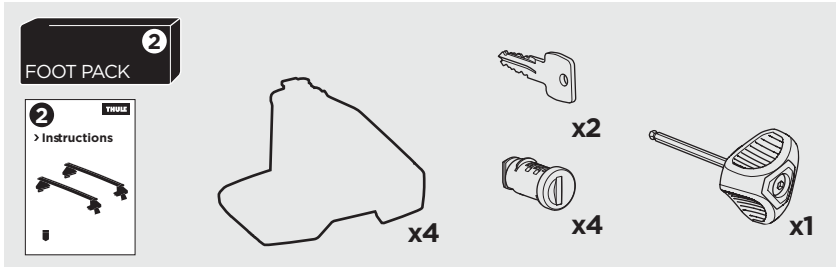

1

Kit 5196

AUDI A5 Sportback, 5-dr Hatchback, 17-

ISO 11154-E

1 **1 KIT** + **2 FOOT PACK** **2**

2

3

THULE WingBar Evo	THULE WingBar Edge	THULE WingBar	THULE SquareBar	Evo X (scale)	Edge X (scale)
AUDI A5 Sportback, 5-dr Hatchback, 17-				42	M

THULE ProBar	THULE SlideBar	X (mm/inch)		
AUDI A5 Sportback, 5-dr Hatchback, 17-		1071 mm / 42 1/8"		

THULE WingBar Evo	THULE WingBar Edge	THULE WingBar	THULE SquareBar	Evo Y (scale)	Edge Y (scale)
AUDI A5 Sportback, 5-dr Hatchback, 17-				39,5	R

THULE ProBar	THULE SlideBar	Y (mm/inch)		
AUDI A5 Sportback, 5-dr Hatchback, 17-		1046 mm / 41 1/8"		

	W (mm/inch)	Z (mm/inch)
AUDI A5 Sportback, 5-dr Hatchback, 17-	715 mm / 28 1/8"	155 mm / 6 1/8"