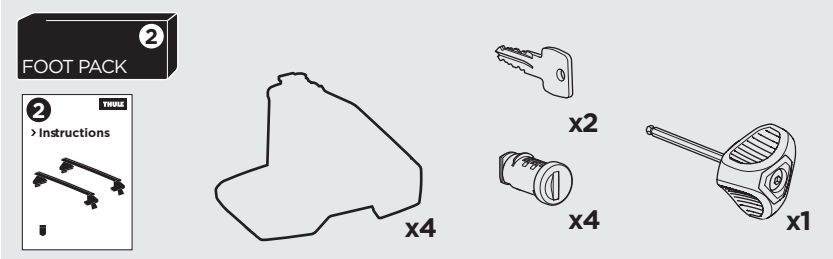

1

Kit 5194

TOYOTA Alphard, 5-dr MPV, 15-
TOYOTA Vellfire, 5-dr MPV, 15-

ISO 11154-E

THULE WingBar Evo	THULE WingBar Edge	THULE WingBar	THULE SquareBar	Evo X (scale)	Edge X (scale)
TOYOTA Alphard, 5-dr MPV, 15-				64	N/A
TOYOTA Vellfire, 5-dr MPV, 15-				64	N/A

THULE ProBar	THULE SlideBar			X (mm/inch)	
TOYOTA Alphard, 5-dr MPV, 15-				1291 mm / 50 7/8"	
TOYOTA Vellfire, 5-dr MPV, 15-				1291 mm / 50 7/8"	

THULE WingBar Evo	THULE WingBar Edge	THULE WingBar	THULE SquareBar	Evo Y (scale)	Edge Y (scale)
TOYOTA Alphard, 5-dr MPV, 15-				64	N/A
TOYOTA Vellfire, 5-dr MPV, 15-				64	N/A

THULE ProBar	THULE SlideBar			Y (mm/inch)	
TOYOTA Alphard, 5-dr MPV, 15-				1291 mm / 50 7/8"	
TOYOTA Vellfire, 5-dr MPV, 15-				1291 mm / 50 7/8"	

	W (mm/inch)	Z (mm/inch)
TOYOTA Alphard, 5-dr MPV, 15-	750 mm / 29 1/2"	800 mm / 31 1/2"
TOYOTA Vellfire, 5-dr MPV, 15-	750 mm / 29 1/2"	800 mm / 31 1/2"