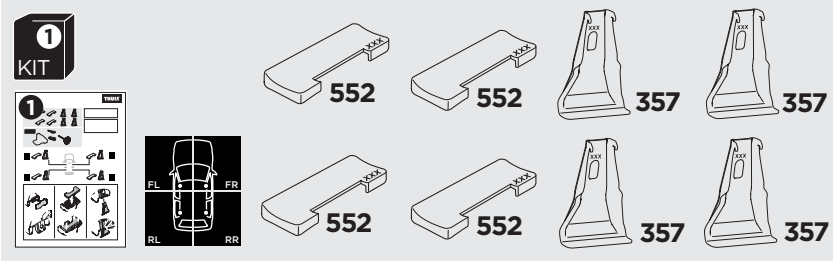

1

Kit 5194

TOYOTA Alphard, 5-dr MPV, 15-
TOYOTA Vellfire, 5-dr MPV, 15-

ISO 11154-E

THULE WingBar Evo	THULE WingBar Edge	THULE WingBar	THULE SquareBar	Evo X (scale)	Edge X (scale)
TOYOTA Alphard, 5-dr MPV, 15-				64	N/A
TOYOTA Vellfire, 5-dr MPV, 15-				64	N/A

THULE ProBar	THULE SlideBar			X (mm/inch)	
TOYOTA Alphard, 5-dr MPV, 15-				1291 mm / 50 7/8"	
TOYOTA Vellfire, 5-dr MPV, 15-				1291 mm / 50 7/8"	

THULE WingBar Evo	THULE WingBar Edge	THULE WingBar	THULE SquareBar	Evo Y (scale)	Edge Y (scale)
TOYOTA Alphard, 5-dr MPV, 15-				64	N/A
TOYOTA Vellfire, 5-dr MPV, 15-				64	N/A

THULE ProBar	THULE SlideBar			Y (mm/inch)	
TOYOTA Alphard, 5-dr MPV, 15-				1291 mm / 50 7/8"	
TOYOTA Vellfire, 5-dr MPV, 15-				1291 mm / 50 7/8"	

	W (mm/inch)	Z (mm/inch)
TOYOTA Alphard, 5-dr MPV, 15-	750 mm / 29 1/2"	800 mm / 31 1/2"
TOYOTA Vellfire, 5-dr MPV, 15-	750 mm / 29 1/2"	800 mm / 31 1/2"