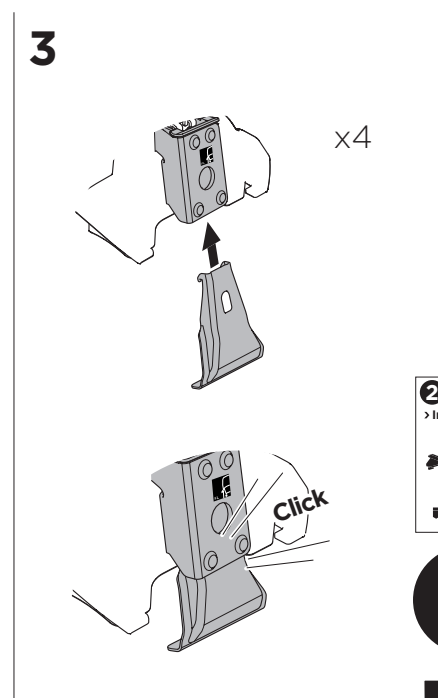

1

Kit 5194

TOYOTA Alphard, 5-dr MPV, 15-
TOYOTA Vellfire, 5-dr MPV, 15-

ISO 11154-E

THULE WingBar Evo	THULE WingBar Edge	THULE WingBar	THULE SquareBar	Evo X (scale)	Edge X (scale)
TOYOTA Alphard, 5-dr MPV, 15-				64	N/A
TOYOTA Vellfire, 5-dr MPV, 15-				64	N/A

THULE ProBar	THULE SlideBar			X (mm/inch)	
TOYOTA Alphard, 5-dr MPV, 15-				1291 mm / 50 7/8"	
TOYOTA Vellfire, 5-dr MPV, 15-				1291 mm / 50 7/8"	

THULE WingBar Evo	THULE WingBar Edge	THULE WingBar	THULE SquareBar	Evo Y (scale)	Edge Y (scale)
TOYOTA Alphard, 5-dr MPV, 15-				64	N/A
TOYOTA Vellfire, 5-dr MPV, 15-				64	N/A