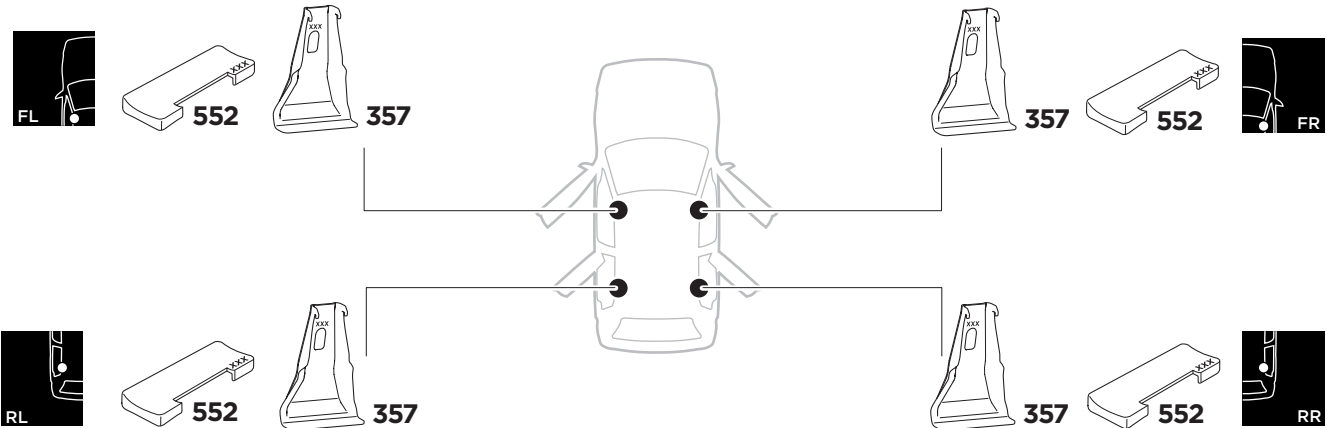

1

Kit 5194

TOYOTA Alphard, 5-dr MPV, 15-
TOYOTA Vellfire, 5-dr MPV, 15-

ISO 11154-E

THULE WingBar Evo	THULE WingBar Edge	THULE WingBar	THULE SquareBar	Evo X (scale)	Edge X (scale)
TOYOTA Alphard, 5-dr MPV, 15-				64	N/A
TOYOTA Vellfire, 5-dr MPV, 15-				64	N/A

THULE ProBar	THULE SlideBar			X (mm/inch)	
TOYOTA Alphard, 5-dr MPV, 15-				1291 mm / 50 7/8"	
TOYOTA Vellfire, 5-dr MPV, 15-				1291 mm / 50 7/8"	

THULE WingBar Evo	THULE WingBar Edge	THULE WingBar	THULE SquareBar	Evo Y (scale)	Edge Y (scale)
TOYOTA Alphard, 5-dr MPV, 15-				64	N/A
TOYOTA Vellfire, 5-dr MPV, 15-				64	N/A

THULE ProBar	THULE SlideBar			Y (mm/inch)	
TOYOTA Alphard, 5-dr MPV, 15-				1291 mm / 50 7/8"	
TOYOTA Vellfire, 5-dr MPV, 15-				1291 mm / 50 7/8"	

	W (mm/inch)	Z (mm/inch)
TOYOTA Alphard, 5-dr MPV, 15-	750 mm / 29 1/2"	800 mm / 31 1/2"
TOYOTA Vellfire, 5-dr MPV, 15-	750 mm / 29 1/2"	800 mm / 31 1/2"