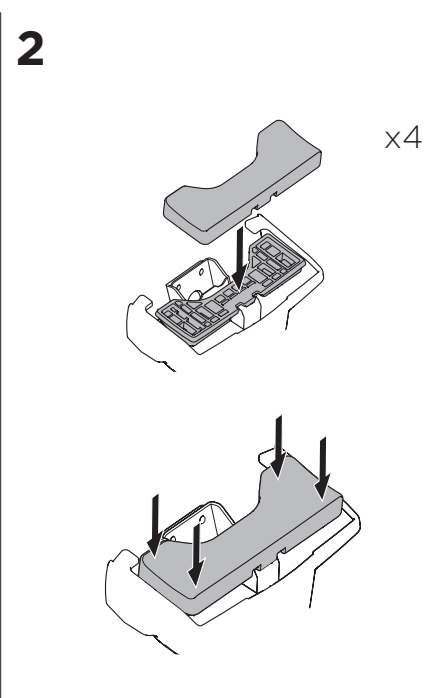

1

Kit 5190

HONDA Civic, 4-dr Sedan, 05-11/*06-11

*North America

ISO 11154-E

THULE WingBar Evo	THULE WingBar Edge	THULE WingBar	THULE SquareBar	Evo X (scale)	Edge X (scale)
HONDA Civic, 4-dr Sedan, 05-11/*06-11				42	M

THULE ProBar	THULE SlideBar	X (mm/inch)		
HONDA Civic, 4-dr Sedan, 05-11/*06-11		1071 mm / 42 1/8"		

THULE WingBar Evo	THULE WingBar Edge	THULE WingBar	THULE SquareBar	Evo Y (scale)	Edge Y (scale)
HONDA Civic, 4-dr Sedan, 05-11/*06-11				41	O

THULE ProBar	THULE SlideBar	Y (mm/inch)		
HONDA Civic, 4-dr Sedan, 05-11/*06-11		1061 mm / 41 3/4"		

	W (mm/inch)	Z (mm/inch)
HONDA Civic, 4-dr Sedan, 05-11/*06-11	650 mm / 25 5/8"	300 mm / 11 3/4"