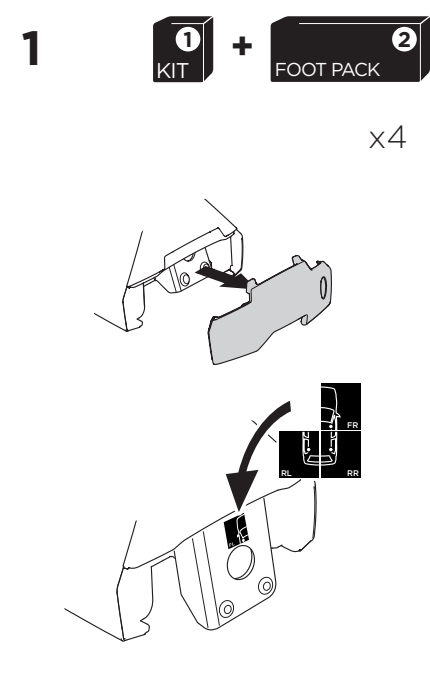

1

Kit 5190

HONDA Civic, 4-dr Sedan, 05-11/*06-11

*North America

ISO 11154-E

THULE WingBar Evo	THULE WingBar Edge	THULE WingBar	THULE SquareBar	Evo X (scale)	Edge X (scale)
HONDA Civic, 4-dr Sedan, 05-11/*06-11				42	M

THULE ProBar	THULE SlideBar	X (mm/inch)		
HONDA Civic, 4-dr Sedan, 05-11/*06-11		1071 mm / 42 1/8"		

THULE WingBar Evo	THULE WingBar Edge	THULE WingBar	THULE SquareBar	Evo Y (scale)	Edge Y (scale)
HONDA Civic, 4-dr Sedan, 05-11/*06-11				41	O

THULE ProBar	THULE SlideBar	Y (mm/inch)		
HONDA Civic, 4-dr Sedan, 05-11/*06-11		1061 mm / 41 3/4"		

	W (mm/inch)	Z (mm/inch)
HONDA Civic, 4-dr Sedan, 05-11/*06-11	650 mm / 25 5/8"	300 mm / 11 3/4"