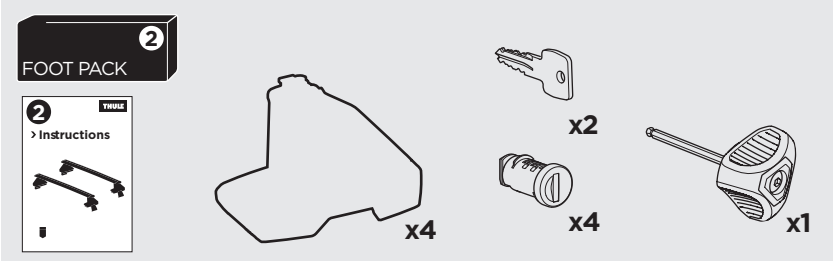

1

Kit 5190

HONDA Civic, 4-dr Sedan, 05-11/*06-11

*North America

ISO 11154-E

THULE WingBar Evo	THULE WingBar Edge	THULE WingBar	THULE SquareBar	Evo X (scale)	Edge X (scale)
HONDA Civic, 4-dr Sedan, 05-11/*06-11				42	M

THULE ProBar	THULE SlideBar	X (mm/inch)		
HONDA Civic, 4-dr Sedan, 05-11/*06-11		1071 mm / 42 1/8"		

THULE WingBar Evo	THULE WingBar Edge	THULE WingBar	THULE SquareBar	Evo Y (scale)	Edge Y (scale)
HONDA Civic, 4-dr Sedan, 05-11/*06-11				41	O

THULE ProBar	THULE SlideBar	Y (mm/inch)		
HONDA Civic, 4-dr Sedan, 05-11/*06-11		1061 mm / 41 3/4"		

	W (mm/inch)	Z (mm/inch)
HONDA Civic, 4-dr Sedan, 05-11/*06-11	650 mm / 25 5/8"	300 mm / 11 3/4"