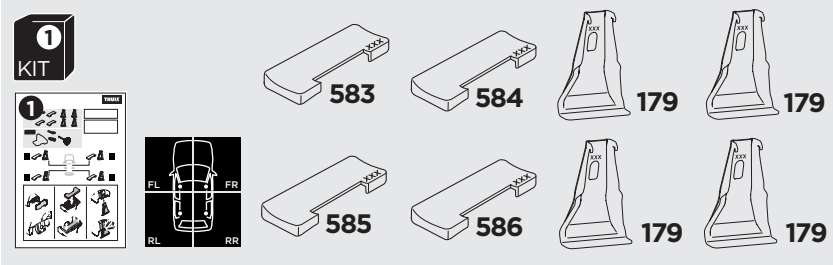

1

Kit 145186

FORD Fusion, 4-dr Sedan, 13-

ISO 11154-E

THULE WingBar Evo	THULE WingBar Edge	THULE WingBar	THULE SquareBar Evo	Evo X (scale)	Edge X (scale)
FORD Fusion, 4-dr Sedan, 13-				46	E
THULE ProBar Evo	THULE SlideBar Evo				X (mm/inch)
FORD Fusion, 4-dr Sedan, 13-				1111 mm / 43 3/4"	

THULE WingBar Evo	THULE WingBar Edge	THULE WingBar	THULE SquareBar Evo	Evo Y (scale)	Edge Y (scale)
FORD Fusion, 4-dr Sedan, 13-				44	I
THULE ProBar Evo	THULE SlideBar Evo				Y (mm/inch)
FORD Fusion, 4-dr Sedan, 13-				1091 mm / 43"	

	W (mm/inch)	Z (mm/inch)
FORD Fusion, 4-dr Sedan, 13-	700 mm / 27 1/2"	275 mm / 10 7/8"