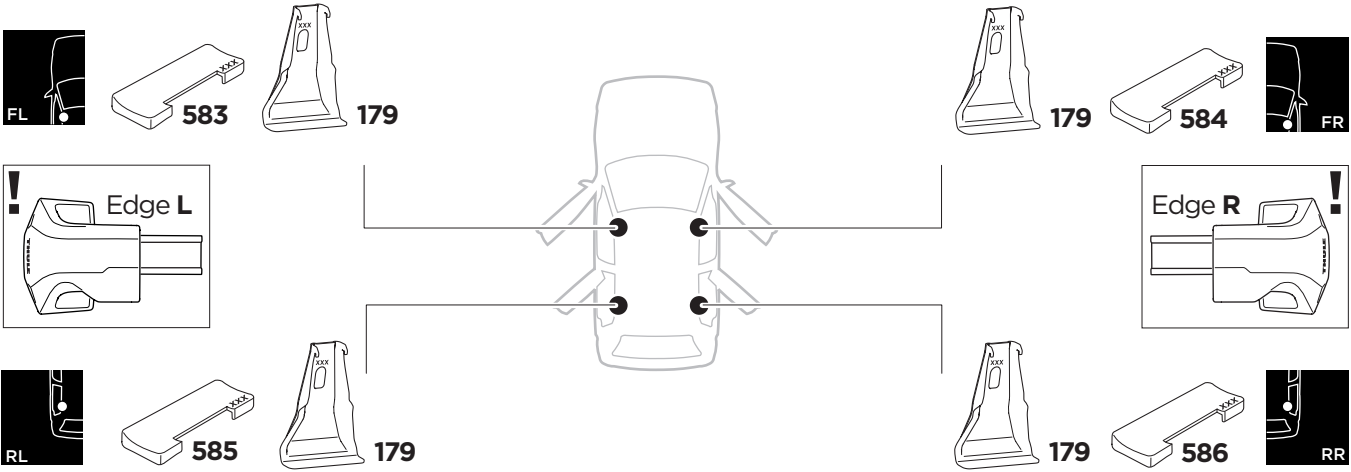

1

Kit 145186

FORD Fusion, 4-dr Sedan, 13-

ISO 11154-E

THULE WingBar Evo	THULE WingBar Edge	THULE WingBar	THULE SquareBar Evo	Evo X (scale)	Edge X (scale)
FORD Fusion, 4-dr Sedan, 13-				46	E
THULE ProBar Evo	THULE SlideBar Evo				X (mm/inch)
FORD Fusion, 4-dr Sedan, 13-				1111 mm / 43 3/4"	

THULE WingBar Evo	THULE WingBar Edge	THULE WingBar	THULE SquareBar Evo	Evo Y (scale)	Edge Y (scale)
FORD Fusion, 4-dr Sedan, 13-				44	I
THULE ProBar Evo	THULE SlideBar Evo				Y (mm/inch)
FORD Fusion, 4-dr Sedan, 13-				1091 mm / 43"	

	W (mm/inch)	Z (mm/inch)
FORD Fusion, 4-dr Sedan, 13-	700 mm / 27 1/2"	275 mm / 10 7/8"