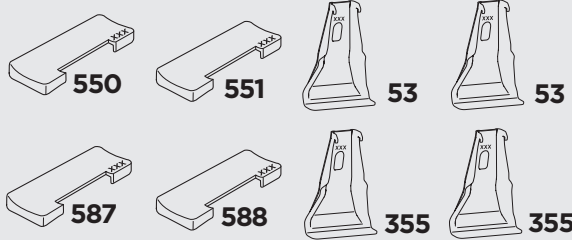

1

Kit 145183

CHEVROLET Cruze, 4-dr Sedan, 09-15
CHEVROLET Cruze, 4-dr Sedan, *11-15
CHEVROLET Cruze, 5-dr Hatchback, 11-15
DAEWOO Lacetti Premiere, 4-dr Sedan, 09-15
HOLDEN Cruze, 4-dr Sedan, 09-18

*North America

ISO 11154-E

1 KIT