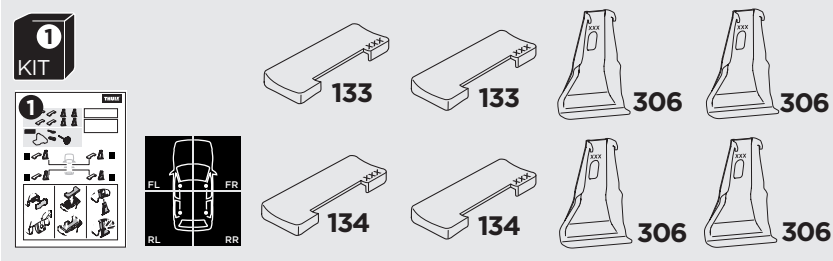

1

Kit 5181

TOYOTA Prius, 5-dr Hatchback, 04-08 / *04-09

*North America

ISO 11154-E

THULE WingBar Evo	THULE WingBar Edge	THULE WingBar	THULE SquareBar	Evo X (scale)	Edge X (scale)
TOYOTA Prius, 5-dr Hatchback, 04-08/*04-09				41	O
THULE ProBar	THULE SlideBar				X (mm/inch)
TOYOTA Prius, 5-dr Hatchback, 04-08/*04-09					1061 mm / 41 3/4"

THULE WingBar Evo	THULE WingBar Edge	THULE WingBar	THULE SquareBar	Evo Y (scale)	Edge Y (scale)
TOYOTA Prius, 5-dr Hatchback, 04-08/*04-09				39	A
THULE ProBar	THULE SlideBar				Y (mm/inch)
TOYOTA Prius, 5-dr Hatchback, 04-08/*04-09					1041 mm / 41"

	W (mm/inch)	Z (mm/inch)
TOYOTA Prius, 5-dr Hatchback, 04-08/*04-09	650 mm / 25 5/8"	350 mm / 13 3/4"