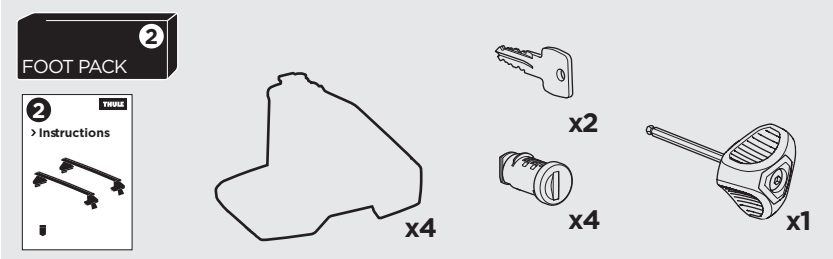

1

Kit 5181

TOYOTA Prius, 5-dr Hatchback, 04-08 / *04-09

*North America

ISO 11154-E

THULE WingBar Evo	THULE WingBar Edge	THULE WingBar	THULE SquareBar	Evo X (scale)	Edge X (scale)
TOYOTA Prius, 5-dr Hatchback, 04-08/*04-09				41	O
THULE ProBar	THULE SlideBar				X (mm/inch)
TOYOTA Prius, 5-dr Hatchback, 04-08/*04-09					1061 mm / 41 3/4"

THULE WingBar Evo	THULE WingBar Edge	THULE WingBar	THULE SquareBar	Evo Y (scale)	Edge Y (scale)
TOYOTA Prius, 5-dr Hatchback, 04-08/*04-09				39	A
THULE ProBar	THULE SlideBar				Y (mm/inch)
TOYOTA Prius, 5-dr Hatchback, 04-08/*04-09					1041 mm / 41"

	W (mm/inch)	Z (mm/inch)
TOYOTA Prius, 5-dr Hatchback, 04-08/*04-09	650 mm / 25 5/8"	350 mm / 13 3/4"