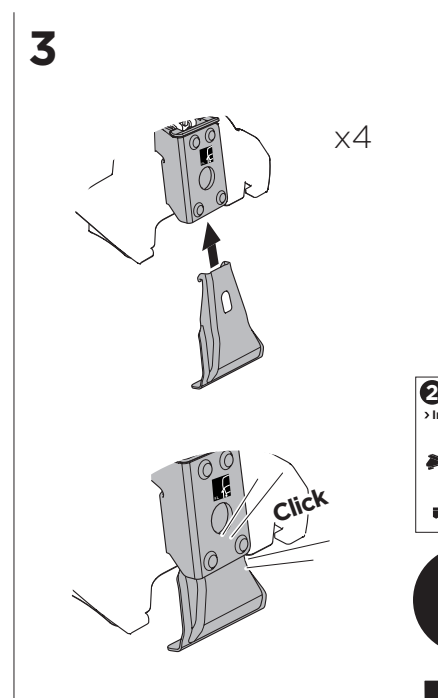

1

Kit 5181

TOYOTA Prius, 5-dr Hatchback, 04-08 / *04-09

*North America

ISO 11154-E

THULE WingBar Evo	THULE WingBar Edge	THULE WingBar	THULE SquareBar	Evo X (scale)	Edge X (scale)
TOYOTA Prius, 5-dr Hatchback, 04-08/*04-09				41	O
THULE ProBar	THULE SlideBar				X (mm/inch)
TOYOTA Prius, 5-dr Hatchback, 04-08/*04-09					1061 mm / 41 3/4"

THULE WingBar Evo	THULE WingBar Edge	THULE WingBar	THULE SquareBar	Evo Y (scale)	Edge Y (scale)
TOYOTA Prius, 5-dr Hatchback, 04-08/*04-09				39	A
THULE ProBar	THULE SlideBar				Y (mm/inch)
TOYOTA Prius, 5-dr Hatchback, 04-08/*04-09					1041 mm / 41"

	W (mm/inch)	Z (mm/inch)
TOYOTA Prius, 5-dr Hatchback, 04-08/*04-09	650 mm / 25 5/8"	350 mm / 13 3/4"