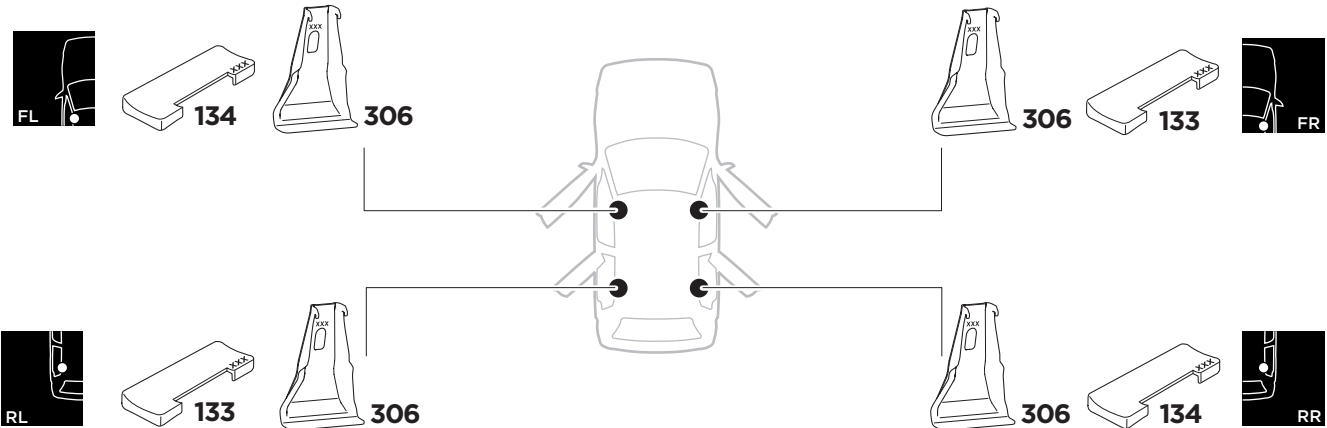

1

Kit 5181

TOYOTA Prius, 5-dr Hatchback, 04-08 / *04-09

*North America

ISO 11154-E

THULE WingBar Evo	THULE WingBar Edge	THULE WingBar	THULE SquareBar	Evo X (scale)	Edge X (scale)
TOYOTA Prius, 5-dr Hatchback, 04-08/*04-09				41	O
THULE ProBar	THULE SlideBar				X (mm/inch)
TOYOTA Prius, 5-dr Hatchback, 04-08/*04-09					1061 mm / 41 3/4"

THULE WingBar Evo	THULE WingBar Edge	THULE WingBar	THULE SquareBar	Evo Y (scale)	Edge Y (scale)
TOYOTA Prius, 5-dr Hatchback, 04-08/*04-09				39	A
THULE ProBar	THULE SlideBar				Y (mm/inch)
TOYOTA Prius, 5-dr Hatchback, 04-08/*04-09					1041 mm / 41"

	W (mm/inch)	Z (mm/inch)
TOYOTA Prius, 5-dr Hatchback, 04-08/*04-09	650 mm / 25 5/8"	350 mm / 13 3/4"