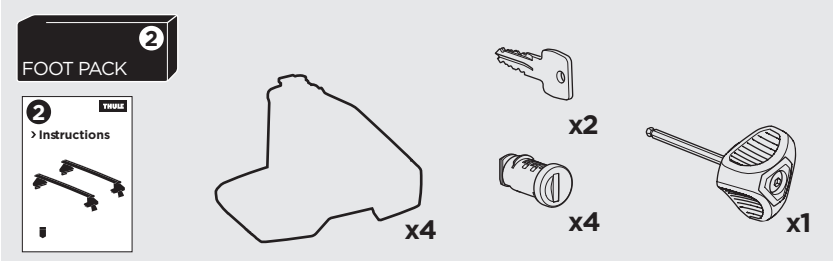

## Kit 5179

CHEVROLET Colorado, 4-dr Crew Cab, 15-  
GMC Canyon, 4-dr Crew Cab, 15-

ISO 11154-E

THULE WingBar Evo            THULE WingBar Edge            THULE WingBar            THULE SquareBar	Evo X (scale)	Edge X (scale)
CHEVROLET Colorado, 4-dr Crew Cab, 15-	42	M
GMC Canyon, 4-dr Crew Cab, 15-	42	M

THULE ProBar            THULE SlideBar	X (mm/inch)
CHEVROLET Colorado, 4-dr Crew Cab, 15-	1071 mm / 42 1/8"
GMC Canyon, 4-dr Crew Cab, 15-	1071 mm / 42 1/8"

THULE WingBar Evo            THULE WingBar Edge            THULE WingBar            THULE SquareBar	Evo Y (scale)	Edge Y (scale)
CHEVROLET Colorado, 4-dr Crew Cab, 15-	41,5	N
GMC Canyon, 4-dr Crew Cab, 15-	41,5	N