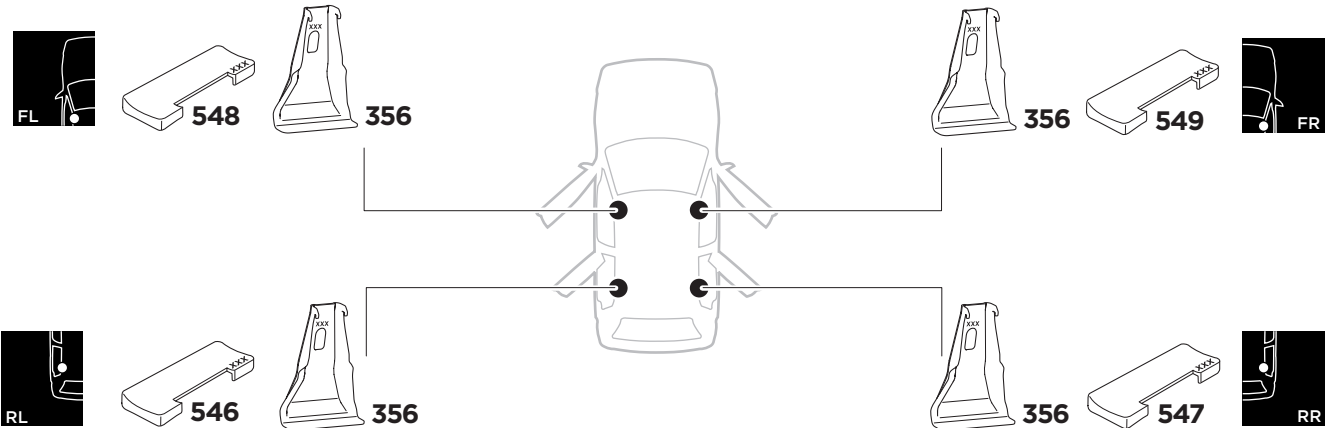

## Kit 5179

CHEVROLET Colorado, 4-dr Crew Cab, 15-  
GMC Canyon, 4-dr Crew Cab, 15-

ISO 11154-E

THULE WingBar Evo            THULE WingBar Edge            THULE WingBar            THULE SquareBar	Evo X (scale)	Edge X (scale)
CHEVROLET Colorado, 4-dr Crew Cab, 15-	42	M
GMC Canyon, 4-dr Crew Cab, 15-	42	M

THULE ProBar            THULE SlideBar	X (mm/inch)
CHEVROLET Colorado, 4-dr Crew Cab, 15-	1071 mm / 42 1/8"
GMC Canyon, 4-dr Crew Cab, 15-	1071 mm / 42 1/8"

THULE WingBar Evo            THULE WingBar Edge            THULE WingBar            THULE SquareBar	Evo Y (scale)	Edge Y (scale)
CHEVROLET Colorado, 4-dr Crew Cab, 15-	41,5	N
GMC Canyon, 4-dr Crew Cab, 15-	41,5	N