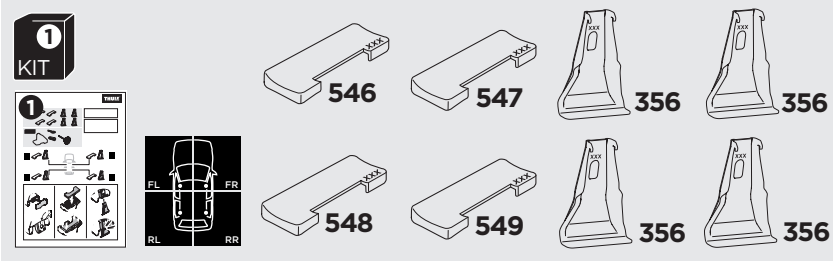

## Kit 5179

CHEVROLET Colorado, 4-dr Crew Cab, 15-  
GMC Canyon, 4-dr Crew Cab, 15-

ISO 11154-E

THULE WingBar Evo            THULE WingBar Edge            THULE WingBar            THULE SquareBar	Evo X (scale)	Edge X (scale)
CHEVROLET Colorado, 4-dr Crew Cab, 15-	42	M
GMC Canyon, 4-dr Crew Cab, 15-	42	M

THULE ProBar            THULE SlideBar	X (mm/inch)
CHEVROLET Colorado, 4-dr Crew Cab, 15-	1071 mm / 42 1/8"
GMC Canyon, 4-dr Crew Cab, 15-	1071 mm / 42 1/8"

THULE WingBar Evo            THULE WingBar Edge            THULE WingBar            THULE SquareBar	Evo Y (scale)	Edge Y (scale)
CHEVROLET Colorado, 4-dr Crew Cab, 15-	41,5	N
GMC Canyon, 4-dr Crew Cab, 15-	41,5	N