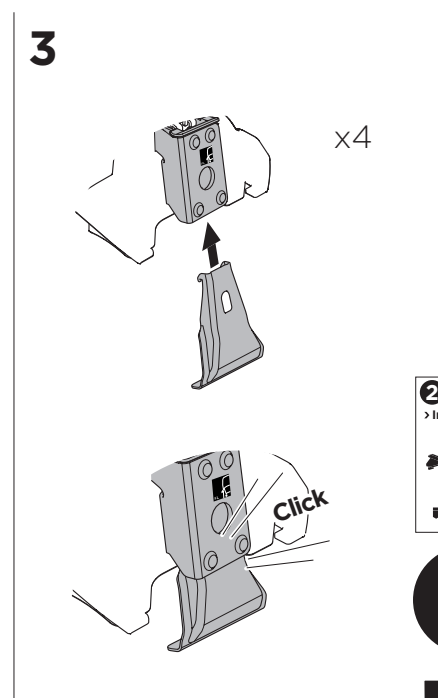

## Kit 5179

CHEVROLET Colorado, 4-dr Crew Cab, 15-  
GMC Canyon, 4-dr Crew Cab, 15-

ISO 11154-E

THULE WingBar Evo            THULE WingBar Edge            THULE WingBar            THULE SquareBar	Evo X (scale)	Edge X (scale)
CHEVROLET Colorado, 4-dr Crew Cab, 15-	42	M
GMC Canyon, 4-dr Crew Cab, 15-	42	M