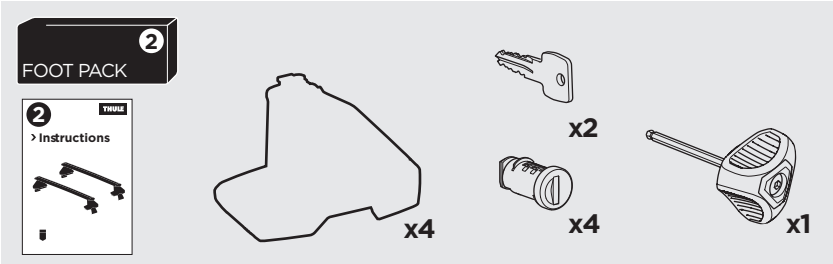

1

Kit 145168

NISSAN Note II, 5-dr MPV, 12-

NISSAN Versa Note, 5-dr Hatchback, 14- *

*North America

ISO 11154-E

THULE WingBar Evo	THULE WingBar Edge	THULE WingBar	THULE SquareBar Evo	Evo X (scale)	Edge X (scale)
NISSAN Note II, 5-dr MPV, 12-				33	M
NISSAN Versa Note, 5-dr Hatchback, 14-				33	M

THULE ProBar Evo	THULE SlideBar Evo	X (mm/inch)		
NISSAN Note II, 5-dr MPV, 12-		981 mm / 38 5/8"		
NISSAN Versa Note, 5-dr Hatchback, 14-		981 mm / 38 5/8"		

THULE WingBar Evo	THULE WingBar Edge	THULE WingBar	THULE SquareBar Evo	Evo Y (scale)	Edge Y (scale)
NISSAN Note II, 5-dr MPV, 12-				30	A
NISSAN Versa Note, 5-dr Hatchback, 14-				30	A

THULE ProBar Evo	THULE SlideBar Evo	Y (mm/inch)		
NISSAN Note II, 5-dr MPV, 12-		951 mm / 37 1/2"		
NISSAN Versa Note, 5-dr Hatchback, 14-		951 mm / 37 1/2"		

	W (mm/inch)	Z (mm/inch)
NISSAN Note II, 5-dr MPV, 12-	700 mm / 27 1/2"	330 mm / 13"
NISSAN Versa Note, 5-dr Hatchback, 14-	700 mm / 27 1/2"	330 mm / 13"