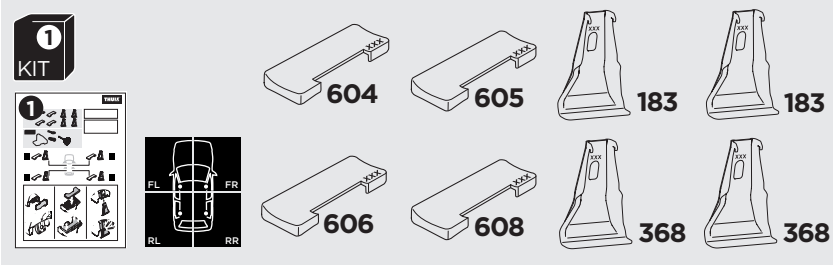

1

Kit 145168

NISSAN Note II, 5-dr MPV, 12-

NISSAN Versa Note, 5-dr Hatchback, 14- *

*North America

ISO 11154-E

THULE WingBar Evo	THULE WingBar Edge	THULE WingBar	THULE SquareBar Evo	Evo X (scale)	Edge X (scale)
NISSAN Note II, 5-dr MPV, 12-				33	M
NISSAN Versa Note, 5-dr Hatchback, 14-				33	M

THULE ProBar Evo	THULE SlideBar Evo	X (mm/inch)		
NISSAN Note II, 5-dr MPV, 12-		981 mm / 38 5/8"		
NISSAN Versa Note, 5-dr Hatchback, 14-		981 mm / 38 5/8"		

THULE WingBar Evo	THULE WingBar Edge	THULE WingBar	THULE SquareBar Evo	Evo Y (scale)	Edge Y (scale)
NISSAN Note II, 5-dr MPV, 12-				30	A
NISSAN Versa Note, 5-dr Hatchback, 14-				30	A

THULE ProBar Evo	THULE SlideBar Evo	Y (mm/inch)		
NISSAN Note II, 5-dr MPV, 12-		951 mm / 37 1/2"		
NISSAN Versa Note, 5-dr Hatchback, 14-		951 mm / 37 1/2"		

	W (mm/inch)	Z (mm/inch)
NISSAN Note II, 5-dr MPV, 12-	700 mm / 27 1/2"	330 mm / 13"
NISSAN Versa Note, 5-dr Hatchback, 14-	700 mm / 27 1/2"	330 mm / 13"