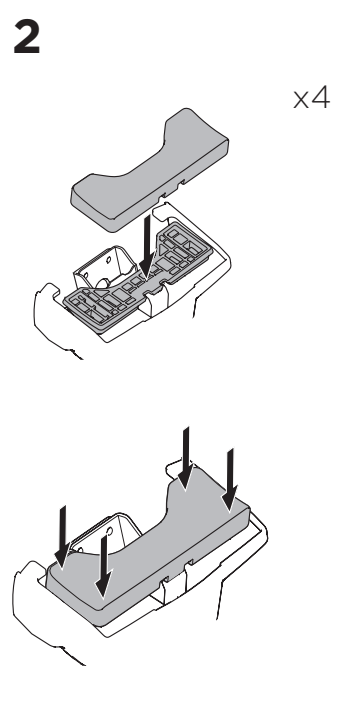

1

Kit 145168

NISSAN Note II, 5-dr MPV, 12-

NISSAN Versa Note, 5-dr Hatchback, 14- *

*North America

ISO 11154-E

THULE WingBar Evo	THULE WingBar Edge	THULE WingBar	THULE SquareBar Evo	Evo X (scale)	Edge X (scale)
NISSAN Note II, 5-dr MPV, 12-				33	M
NISSAN Versa Note, 5-dr Hatchback, 14-				33	M

THULE ProBar Evo	THULE SlideBar Evo	X (mm/inch)		
NISSAN Note II, 5-dr MPV, 12-		981 mm / 38 5/8"		
NISSAN Versa Note, 5-dr Hatchback, 14-		981 mm / 38 5/8"		

THULE WingBar Evo	THULE WingBar Edge	THULE WingBar	THULE SquareBar Evo	Evo Y (scale)	Edge Y (scale)
NISSAN Note II, 5-dr MPV, 12-				30	A
NISSAN Versa Note, 5-dr Hatchback, 14-				30	A

THULE ProBar Evo	THULE SlideBar Evo	Y (mm/inch)		
NISSAN Note II, 5-dr MPV, 12-		951 mm / 37 1/2"		
NISSAN Versa Note, 5-dr Hatchback, 14-		951 mm / 37 1/2"		

	W (mm/inch)	Z (mm/inch)
NISSAN Note II, 5-dr MPV, 12-	700 mm / 27 1/2"	330 mm / 13"
NISSAN Versa Note, 5-dr Hatchback, 14-	700 mm / 27 1/2"	330 mm / 13"