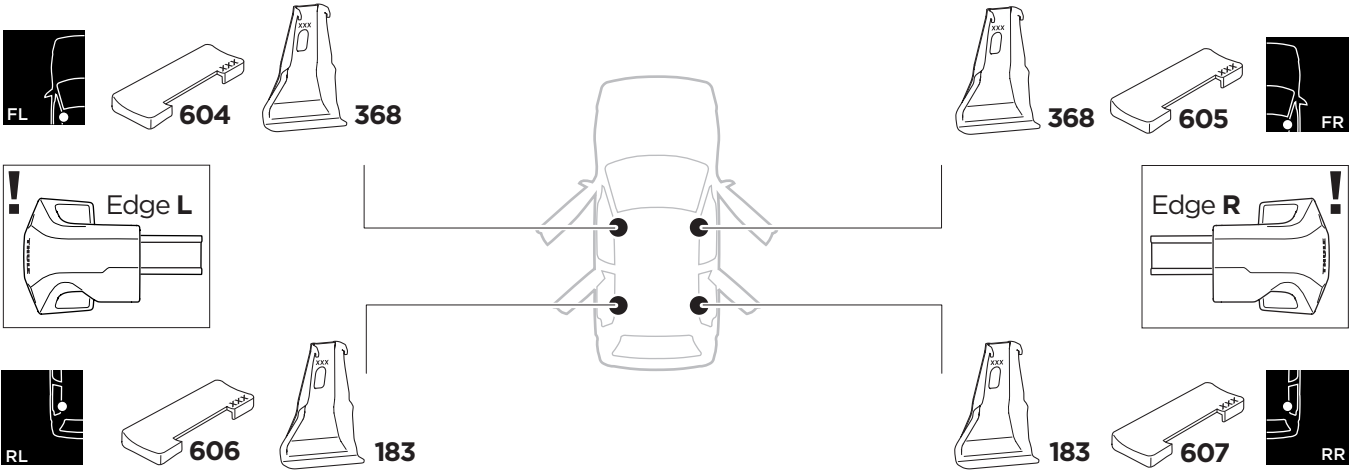

1

Kit 145168

NISSAN Note II, 5-dr MPV, 12-

NISSAN Versa Note, 5-dr Hatchback, 14- *

*North America

ISO 11154-E

THULE WingBar Evo	THULE WingBar Edge	THULE WingBar	THULE SquareBar Evo	Evo X (scale)	Edge X (scale)
NISSAN Note II, 5-dr MPV, 12-				33	M
NISSAN Versa Note, 5-dr Hatchback, 14-				33	M

THULE ProBar Evo	THULE SlideBar Evo	X (mm/inch)		
NISSAN Note II, 5-dr MPV, 12-		981 mm / 38 5/8"		
NISSAN Versa Note, 5-dr Hatchback, 14-		981 mm / 38 5/8"		

THULE WingBar Evo	THULE WingBar Edge	THULE WingBar	THULE SquareBar Evo	Evo Y (scale)	Edge Y (scale)
NISSAN Note II, 5-dr MPV, 12-				30	A
NISSAN Versa Note, 5-dr Hatchback, 14-				30	A

THULE ProBar Evo	THULE SlideBar Evo	Y (mm/inch)		
NISSAN Note II, 5-dr MPV, 12-		951 mm / 37 1/2"		
NISSAN Versa Note, 5-dr Hatchback, 14-		951 mm / 37 1/2"		

	W (mm/inch)	Z (mm/inch)
NISSAN Note II, 5-dr MPV, 12-	700 mm / 27 1/2"	330 mm / 13"
NISSAN Versa Note, 5-dr Hatchback, 14-	700 mm / 27 1/2"	330 mm / 13"