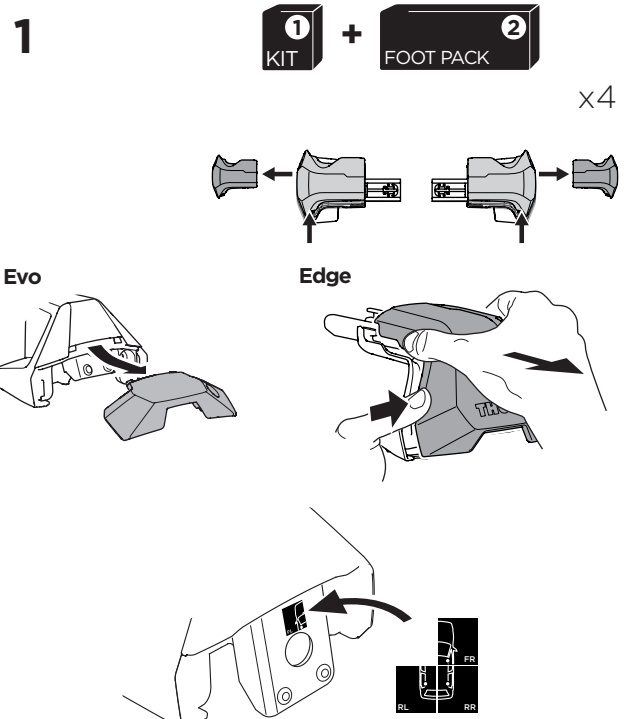

1

Kit 145168

NISSAN Note II, 5-dr MPV, 12-

NISSAN Versa Note, 5-dr Hatchback, 14- *

*North America

ISO 11154-E

THULE WingBar Evo	THULE WingBar Edge	THULE WingBar	THULE SquareBar Evo	Evo X (scale)	Edge X (scale)
NISSAN Note II, 5-dr MPV, 12-				33	M
NISSAN Versa Note, 5-dr Hatchback, 14-				33	M

THULE ProBar Evo	THULE SlideBar Evo	X (mm/inch)		
NISSAN Note II, 5-dr MPV, 12-		981 mm / 38 5/8"		
NISSAN Versa Note, 5-dr Hatchback, 14-		981 mm / 38 5/8"		

THULE WingBar Evo	THULE WingBar Edge	THULE WingBar	THULE SquareBar Evo	Evo Y (scale)	Edge Y (scale)
NISSAN Note II, 5-dr MPV, 12-				30	A
NISSAN Versa Note, 5-dr Hatchback, 14-				30	A

THULE ProBar Evo	THULE SlideBar Evo	Y (mm/inch)		
NISSAN Note II, 5-dr MPV, 12-		951 mm / 37 1/2"		
NISSAN Versa Note, 5-dr Hatchback, 14-		951 mm / 37 1/2"		

	W (mm/inch)	Z (mm/inch)
NISSAN Note II, 5-dr MPV, 12-	700 mm / 27 1/2"	330 mm / 13"
NISSAN Versa Note, 5-dr Hatchback, 14-	700 mm / 27 1/2"	330 mm / 13"