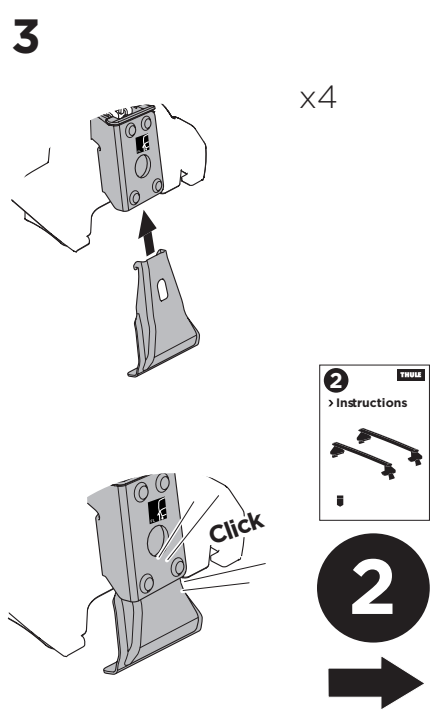

1

Kit 145168

NISSAN Note II, 5-dr MPV, 12-

NISSAN Versa Note, 5-dr Hatchback, 14- *

*North America

ISO 11154-E

THULE WingBar Evo	THULE WingBar Edge	THULE WingBar	THULE SquareBar Evo	Evo X (scale)	Edge X (scale)
NISSAN Note II, 5-dr MPV, 12-				33	M
NISSAN Versa Note, 5-dr Hatchback, 14-				33	M

THULE ProBar Evo	THULE SlideBar Evo	X (mm/inch)		
NISSAN Note II, 5-dr MPV, 12-		981 mm / 38 5/8"		
NISSAN Versa Note, 5-dr Hatchback, 14-		981 mm / 38 5/8"		

THULE WingBar Evo	THULE WingBar Edge	THULE WingBar	THULE SquareBar Evo	Evo Y (scale)	Edge Y (scale)
NISSAN Note II, 5-dr MPV, 12-				30	A
NISSAN Versa Note, 5-dr Hatchback, 14-				30	A

THULE ProBar Evo	THULE SlideBar Evo	Y (mm/inch)		
NISSAN Note II, 5-dr MPV, 12-		951 mm / 37 1/2"		
NISSAN Versa Note, 5-dr Hatchback, 14-		951 mm / 37 1/2"		

	W (mm/inch)	Z (mm/inch)
NISSAN Note II, 5-dr MPV, 12-	700 mm / 27 1/2"	330 mm / 13"
NISSAN Versa Note, 5-dr Hatchback, 14-	700 mm / 27 1/2"	330 mm / 13"