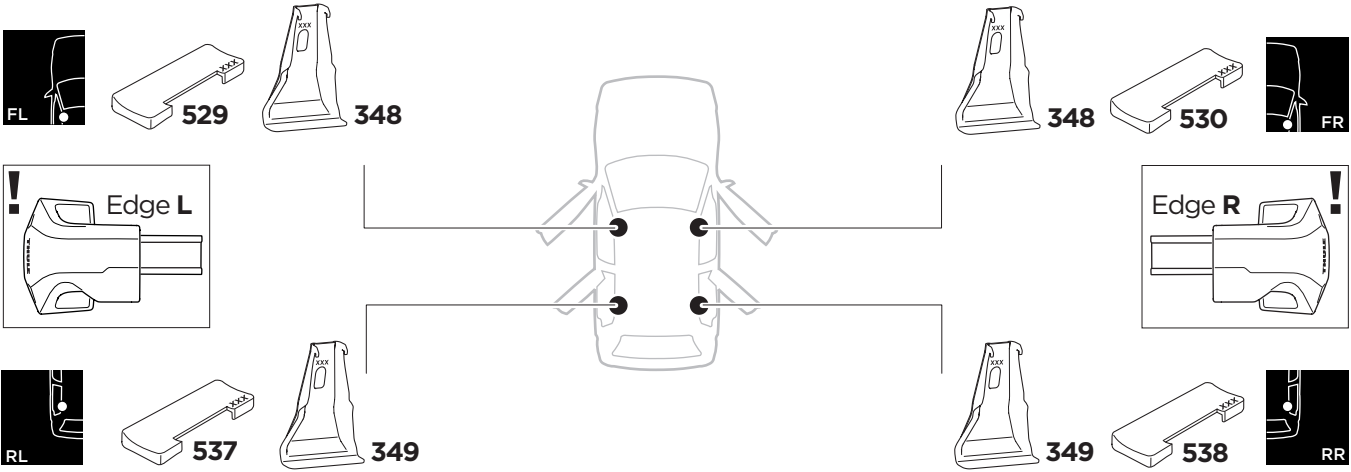

1

Kit 145167

RENAULT Clio (IV), 5-dr Hatchback, 13-19

ISO 11154-E

THULE WingBar Evo	THULE WingBar Edge	THULE WingBar	THULE SquareBar Evo	Evo X (scale)	Edge X (scale)
RENAULT Clio (IV), 5-dr Hatchback, 13-19				36,5	F

THULE ProBar Evo	THULE SlideBar Evo	X (mm/inch)		
RENAULT Clio (IV), 5-dr Hatchback, 13-19		1016 mm / 40"		

THULE WingBar Evo	THULE WingBar Edge	THULE WingBar	THULE SquareBar Evo	Evo Y (scale)	Edge Y (scale)
RENAULT Clio (IV), 5-dr Hatchback, 13-19				28,5	D

THULE ProBar Evo	THULE SlideBar Evo	Y (mm/inch)		
RENAULT Clio (IV), 5-dr Hatchback, 13-19		936 mm / 36 7/8"		

	W (mm/inch)	Z (mm/inch)
RENAULT Clio (IV), 5-dr Hatchback, 13-19	730 mm / 28 3/4"	255 mm / 10"