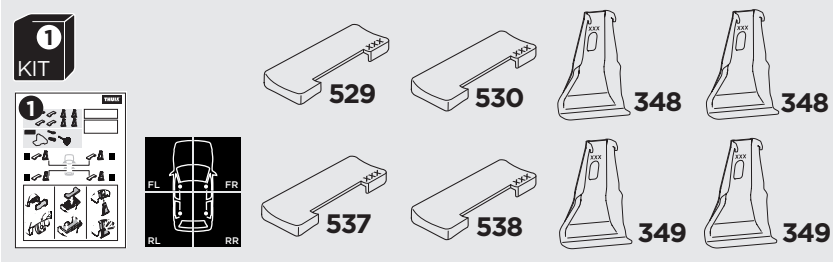

1

Kit 145167

RENAULT Clio (IV), 5-dr Hatchback, 13-19

ISO 11154-E

THULE WingBar Evo	THULE WingBar Edge	THULE WingBar	THULE SquareBar Evo	Evo X (scale)	Edge X (scale)
RENAULT Clio (IV), 5-dr Hatchback, 13-19				36,5	F

THULE ProBar Evo	THULE SlideBar Evo	X (mm/inch)		
RENAULT Clio (IV), 5-dr Hatchback, 13-19		1016 mm / 40"		

THULE WingBar Evo	THULE WingBar Edge	THULE WingBar	THULE SquareBar Evo	Evo Y (scale)	Edge Y (scale)
RENAULT Clio (IV), 5-dr Hatchback, 13-19				28,5	D

THULE ProBar Evo	THULE SlideBar Evo	Y (mm/inch)		
RENAULT Clio (IV), 5-dr Hatchback, 13-19		936 mm / 36 7/8"		

	W (mm/inch)	Z (mm/inch)
RENAULT Clio (IV), 5-dr Hatchback, 13-19	730 mm / 28 3/4"	255 mm / 10"