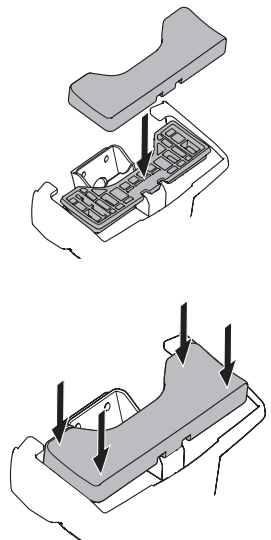

1

Kit 5165 BMW X2, 5-dr SUV, 18-

ISO 11154-E

1 KIT + FOOT PACK 2

2

3

THULE WingBar Evo	THULE WingBar Edge	THULE WingBar	THULE SquareBar	Evo X (scale)	Edge X (scale)
BMW X2, 5-dr SUV, 18-				52	K
THULE ProBar	THULE SlideBar				X (mm/inch)
BMW X2, 5-dr SUV, 18-				1171 mm / 46 1/8"	

THULE WingBar Evo	THULE WingBar Edge	THULE WingBar	THULE SquareBar	Evo Y (scale)	Edge Y (scale)
BMW X2, 5-dr SUV, 18-				43	K
THULE ProBar	THULE SlideBar				Y (mm/inch)
BMW X2, 5-dr SUV, 18-				1081 mm / 42 1/2"	

	W (mm/inch)	Z (mm/inch)
BMW X2, 5-dr SUV, 18-	700 mm / 27 1/2"	225 mm / 8 7/8"