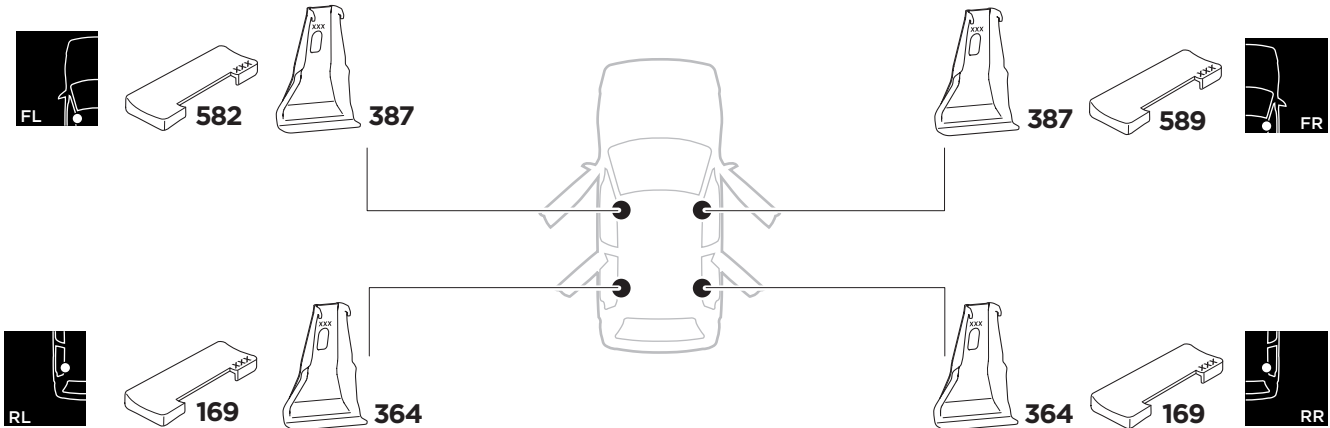

1

Kit 5165 BMW X2, 5-dr SUV, 18-

ISO 11154-E

1 KIT + FOOT PACK 2

2

3

THULE WingBar Evo	THULE WingBar Edge	THULE WingBar	THULE SquareBar	Evo X (scale)	Edge X (scale)
BMW X2, 5-dr SUV, 18-				52	K
THULE ProBar	THULE SlideBar				X (mm/inch)
BMW X2, 5-dr SUV, 18-				1171 mm / 46 1/8"	

THULE WingBar Evo	THULE WingBar Edge	THULE WingBar	THULE SquareBar	Evo Y (scale)	Edge Y (scale)
BMW X2, 5-dr SUV, 18-				43	K
THULE ProBar	THULE SlideBar				Y (mm/inch)
BMW X2, 5-dr SUV, 18-				1081 mm / 42 1/2"	

	W (mm/inch)	Z (mm/inch)
BMW X2, 5-dr SUV, 18-	700 mm / 27 1/2"	225 mm / 8 7/8"