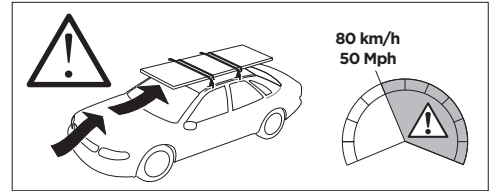

1

Kit 5165 BMW X2, 5-dr SUV, 18-

ISO 11154-E

1 KIT + FOOT PACK 2

2

3

THULE WingBar Evo	THULE WingBar Edge	THULE WingBar	THULE SquareBar	Evo X (scale)	Edge X (scale)
BMW X2, 5-dr SUV, 18-				52	K
THULE ProBar	THULE SlideBar				X (mm/inch)
BMW X2, 5-dr SUV, 18-				1171 mm / 46 1/8"	

THULE WingBar Evo	THULE WingBar Edge	THULE WingBar	THULE SquareBar	Evo Y (scale)	Edge Y (scale)
BMW X2, 5-dr SUV, 18-				43	K
THULE ProBar	THULE SlideBar				Y (mm/inch)
BMW X2, 5-dr SUV, 18-				1081 mm / 42 1/2"	

	W (mm/inch)	Z (mm/inch)
BMW X2, 5-dr SUV, 18-	700 mm / 27 1/2"	225 mm / 8 7/8"