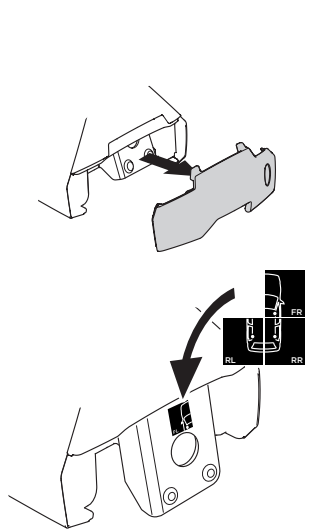

1

Kit 5165 BMW X2, 5-dr SUV, 18-

ISO 11154-E

1 KIT + FOOT PACK 2

2

3

THULE WingBar Evo	THULE WingBar Edge	THULE WingBar	THULE SquareBar	Evo X (scale)	Edge X (scale)
BMW X2, 5-dr SUV, 18-				52	K
THULE ProBar	THULE SlideBar				X (mm/inch)
BMW X2, 5-dr SUV, 18-				1171 mm / 46 1/8"	

THULE WingBar Evo	THULE WingBar Edge	THULE WingBar	THULE SquareBar	Evo Y (scale)	Edge Y (scale)
BMW X2, 5-dr SUV, 18-				43	K
THULE ProBar	THULE SlideBar				Y (mm/inch)
BMW X2, 5-dr SUV, 18-				1081 mm / 42 1/2"	

	W (mm/inch)	Z (mm/inch)
BMW X2, 5-dr SUV, 18-	700 mm / 27 1/2"	225 mm / 8 7/8"