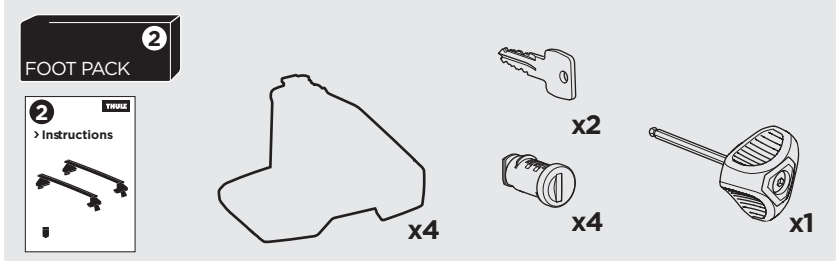

1

Kit 5165 BMW X2, 5-dr SUV, 18-

ISO 11154-E

1 KIT + FOOT PACK 2

2

3

THULE WingBar Evo	THULE WingBar Edge	THULE WingBar	THULE SquareBar	Evo X (scale)	Edge X (scale)
BMW X2, 5-dr SUV, 18-				52	K
THULE ProBar	THULE SlideBar				X (mm/inch)
BMW X2, 5-dr SUV, 18-				1171 mm / 46 1/8"	

THULE WingBar Evo	THULE WingBar Edge	THULE WingBar	THULE SquareBar	Evo Y (scale)	Edge Y (scale)
BMW X2, 5-dr SUV, 18-				43	K
THULE ProBar	THULE SlideBar				Y (mm/inch)
BMW X2, 5-dr SUV, 18-				1081 mm / 42 1/2"	

	W (mm/inch)	Z (mm/inch)
BMW X2, 5-dr SUV, 18-	700 mm / 27 1/2"	225 mm / 8 7/8"