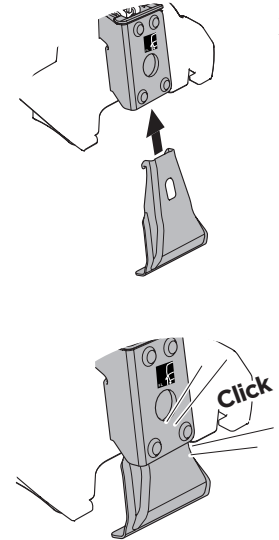

1

Kit 5165 BMW X2, 5-dr SUV, 18-

ISO 11154-E

1 KIT + FOOT PACK 2

2

3

THULE WingBar Evo	THULE WingBar Edge	THULE WingBar	THULE SquareBar	Evo X (scale)	Edge X (scale)
BMW X2, 5-dr SUV, 18-				52	K
THULE ProBar	THULE SlideBar				X (mm/inch)
BMW X2, 5-dr SUV, 18-				1171 mm / 46 1/8"	

THULE WingBar Evo	THULE WingBar Edge	THULE WingBar	THULE SquareBar	Evo Y (scale)	Edge Y (scale)
BMW X2, 5-dr SUV, 18-				43	K
THULE ProBar	THULE SlideBar				Y (mm/inch)
BMW X2, 5-dr SUV, 18-				1081 mm / 42 1/2"	

	W (mm/inch)	Z (mm/inch)
BMW X2, 5-dr SUV, 18-	700 mm / 27 1/2"	225 mm / 8 7/8"