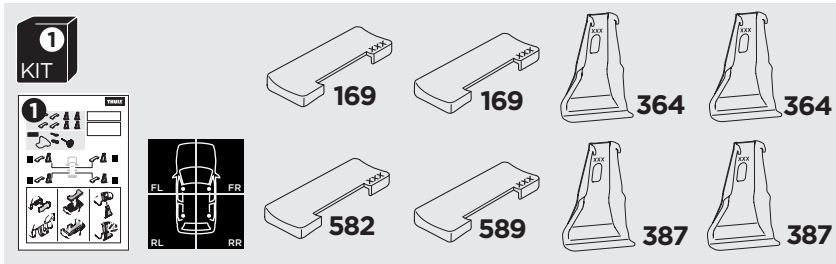

1

Kit 5165 BMW X2, 5-dr SUV, 18-

ISO 11154-E

1 KIT + FOOT PACK 2

2

3

THULE WingBar Evo	THULE WingBar Edge	THULE WingBar	THULE SquareBar	Evo X (scale)	Edge X (scale)
BMW X2, 5-dr SUV, 18-				52	K
THULE ProBar	THULE SlideBar				X (mm/inch)
BMW X2, 5-dr SUV, 18-				1171 mm / 46 1/8"	

THULE WingBar Evo	THULE WingBar Edge	THULE WingBar	THULE SquareBar	Evo Y (scale)	Edge Y (scale)
BMW X2, 5-dr SUV, 18-				43	K
THULE ProBar	THULE SlideBar				Y (mm/inch)
BMW X2, 5-dr SUV, 18-				1081 mm / 42 1/2"	

	W (mm/inch)	Z (mm/inch)
BMW X2, 5-dr SUV, 18-	700 mm / 27 1/2"	225 mm / 8 7/8"