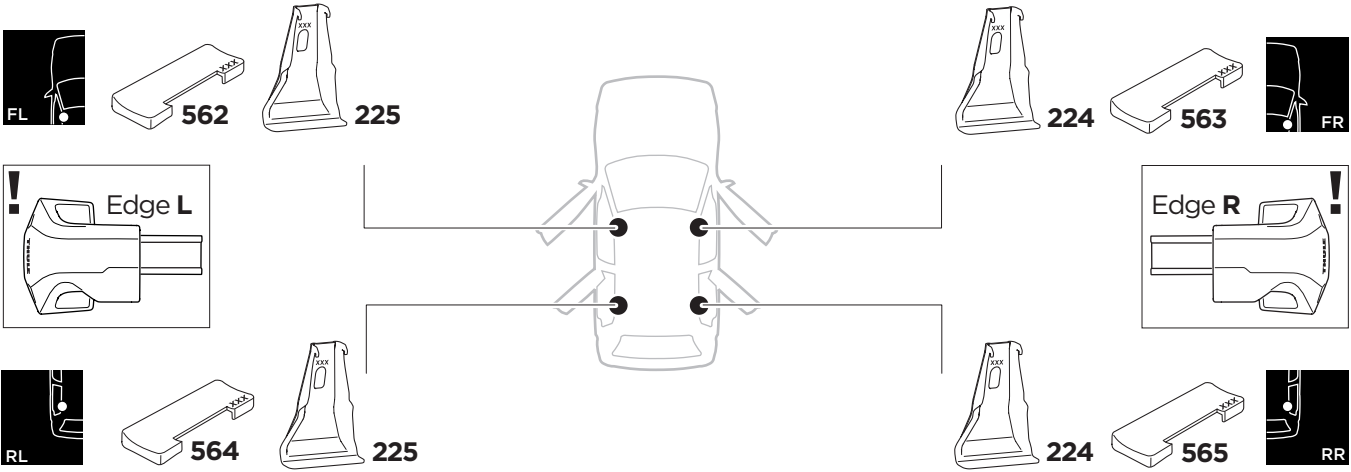

1

Kit 145164

AUDI A7, 5-dr Hatchback, 18-

ISO 11154-E

THULE WingBar Evo	THULE WingBar Edge	THULE WingBar	THULE SquareBar Evo	Evo X (scale)	Edge X (scale)
AUDI A7, 5-dr Hatchback, 18-				45,5	F

THULE ProBar Evo	THULE SlideBar Evo	X (mm/inch)		
AUDI A7, 5-dr Hatchback, 18-		1106 mm / 43 1/2"		

THULE WingBar Evo	THULE WingBar Edge	THULE WingBar	THULE SquareBar Evo	Evo Y (scale)	Edge Y (scale)
AUDI A7, 5-dr Hatchback, 18-				42,5	L

THULE ProBar Evo	THULE SlideBar Evo	Y (mm/inch)		
AUDI A7, 5-dr Hatchback, 18-		1076 mm / 42 3/8"		

	W (mm/inch)	Z (mm/inch)
AUDI A7, 5-dr Hatchback, 18-	760 mm / 29 7/8"	175 mm / 6 7/8"

i