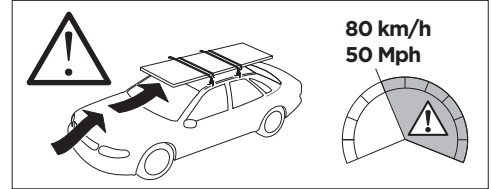

1

Kit 145164

AUDI A7, 5-dr Hatchback, 18-

ISO 11154-E