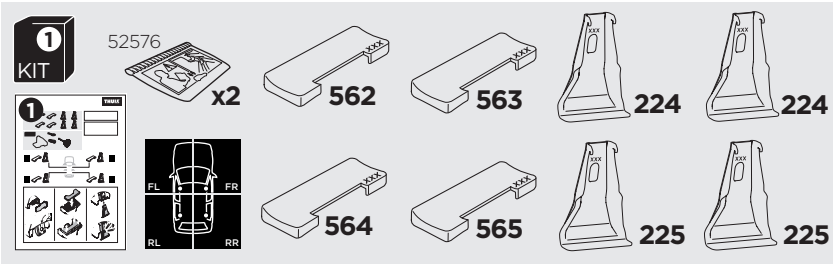

1

Kit 145164

AUDI A7, 5-dr Hatchback, 18-

ISO 11154-E

THULE WingBar Evo	THULE WingBar Edge	THULE WingBar	THULE SquareBar Evo	Evo X (scale)	Edge X (scale)
AUDI A7, 5-dr Hatchback, 18-				45,5	F

THULE ProBar Evo	THULE SlideBar Evo	X (mm/inch)		
AUDI A7, 5-dr Hatchback, 18-		1106 mm / 43 1/2"		

THULE WingBar Evo	THULE WingBar Edge	THULE WingBar	THULE SquareBar Evo	Evo Y (scale)	Edge Y (scale)
AUDI A7, 5-dr Hatchback, 18-				42,5	L

THULE ProBar Evo	THULE SlideBar Evo	Y (mm/inch)		
AUDI A7, 5-dr Hatchback, 18-		1076 mm / 42 3/8"		

	W (mm/inch)	Z (mm/inch)
AUDI A7, 5-dr Hatchback, 18-	760 mm / 29 7/8"	175 mm / 6 7/8"

i