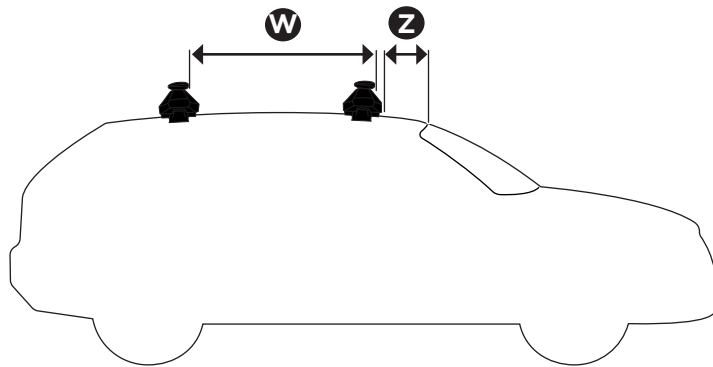

1

Kit 145164

AUDI A7, 5-dr Hatchback, 18-

ISO 11154-E

THULE WingBar Evo	THULE WingBar Edge	THULE WingBar	THULE SquareBar Evo	Evo X (scale)	Edge X (scale)
AUDI A7, 5-dr Hatchback, 18-				45,5	F

THULE ProBar Evo	THULE SlideBar Evo	X (mm/inch)		
AUDI A7, 5-dr Hatchback, 18-		1106 mm / 43 1/2"		

THULE WingBar Evo	THULE WingBar Edge	THULE WingBar	THULE SquareBar Evo	Evo Y (scale)	Edge Y (scale)
AUDI A7, 5-dr Hatchback, 18-				42,5	L

THULE ProBar Evo	THULE SlideBar Evo	Y (mm/inch)		
AUDI A7, 5-dr Hatchback, 18-		1076 mm / 42 3/8"		

	W (mm/inch)	Z (mm/inch)
AUDI A7, 5-dr Hatchback, 18-	760 mm / 29 7/8"	175 mm / 6 7/8"

i