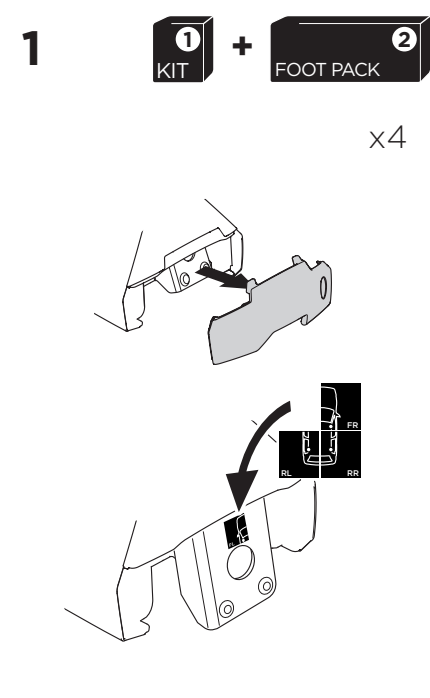

1

Kit 5160

NISSAN Frontier, 4-dr Pickup Double Cab, 05-15
 NISSAN Navara, 4-dr Pickup Double Cab, 05-15

ISO 11154-E

THULE WingBar Evo THULE WingBar Edge THULE WingBar THULE SquareBar	Evo X (scale)	Edge X (scale)
NISSAN Frontier, 4-dr Pickup Double Cab, 05-15	46,5	D
NISSAN Navara, 4-dr Pickup Double Cab, 05-15	46,5	D

THULE ProBar THULE SlideBar	X (mm/inch)
NISSAN Frontier, 4-dr Pickup Double Cab, 05-15	1116 mm / 43 7/8"
NISSAN Navara, 4-dr Pickup Double Cab, 05-15	1116 mm / 43 7/8"

THULE WingBar Evo THULE WingBar Edge THULE WingBar THULE SquareBar	Evo Y (scale)	Edge Y (scale)
NISSAN Frontier, 4-dr Pickup Double Cab, 05-15	45	G
NISSAN Navara, 4-dr Pickup Double Cab, 05-15	45	G

THULE ProBar THULE SlideBar	Y (mm/inch)
NISSAN Frontier, 4-dr Pickup Double Cab, 05-15	1101 mm / 43 3/8"
NISSAN Navara, 4-dr Pickup Double Cab, 05-15	1101 mm / 43 3/8"

	W (mm/inch)	Z (mm/inch)
NISSAN Frontier, 4-dr Pickup Double Cab, 05-15	700 mm / 27 1/2"	275 mm / 10 7/8"
NISSAN Navara, 4-dr Pickup Double Cab, 05-15	700 mm / 27 1/2"	275 mm / 10 7/8"