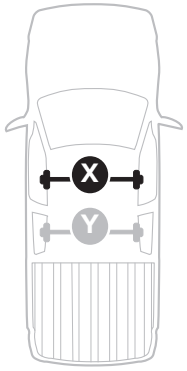

1

Kit 5160

NISSAN Frontier, 4-dr Pickup Double Cab, 05-15
 NISSAN Navara, 4-dr Pickup Double Cab, 05-15

ISO 11154-E

THULE WingBar Evo THULE WingBar Edge THULE WingBar THULE SquareBar	Evo X (scale)	Edge X (scale)
NISSAN Frontier, 4-dr Pickup Double Cab, 05-15	46,5	D
NISSAN Navara, 4-dr Pickup Double Cab, 05-15	46,5	D

THULE ProBar THULE SlideBar	X (mm/inch)
NISSAN Frontier, 4-dr Pickup Double Cab, 05-15	1116 mm / 43 7/8"
NISSAN Navara, 4-dr Pickup Double Cab, 05-15	1116 mm / 43 7/8"

THULE WingBar Evo THULE WingBar Edge THULE WingBar THULE SquareBar	Evo Y (scale)	Edge Y (scale)
NISSAN Frontier, 4-dr Pickup Double Cab, 05-15	45	G
NISSAN Navara, 4-dr Pickup Double Cab, 05-15	45	G

THULE ProBar THULE SlideBar	Y (mm/inch)
NISSAN Frontier, 4-dr Pickup Double Cab, 05-15	1101 mm / 43 3/8"
NISSAN Navara, 4-dr Pickup Double Cab, 05-15	1101 mm / 43 3/8"

	W (mm/inch)	Z (mm/inch)
NISSAN Frontier, 4-dr Pickup Double Cab, 05-15	700 mm / 27 1/2"	275 mm / 10 7/8"
NISSAN Navara, 4-dr Pickup Double Cab, 05-15	700 mm / 27 1/2"	275 mm / 10 7/8"