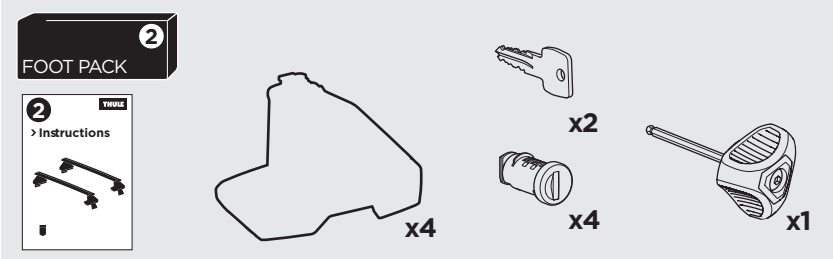

1

Kit 5160

NISSAN Frontier, 4-dr Pickup Double Cab, 05-15
 NISSAN Navara, 4-dr Pickup Double Cab, 05-15

ISO 11154-E

THULE WingBar Evo THULE WingBar Edge THULE WingBar THULE SquareBar	Evo X (scale)	Edge X (scale)
NISSAN Frontier, 4-dr Pickup Double Cab, 05-15	46,5	D
NISSAN Navara, 4-dr Pickup Double Cab, 05-15	46,5	D

THULE ProBar THULE SlideBar	X (mm/inch)
NISSAN Frontier, 4-dr Pickup Double Cab, 05-15	1116 mm / 43 7/8"
NISSAN Navara, 4-dr Pickup Double Cab, 05-15	1116 mm / 43 7/8"

THULE WingBar Evo THULE WingBar Edge THULE WingBar THULE SquareBar	Evo Y (scale)	Edge Y (scale)
NISSAN Frontier, 4-dr Pickup Double Cab, 05-15	45	G
NISSAN Navara, 4-dr Pickup Double Cab, 05-15	45	G

THULE ProBar THULE SlideBar	Y (mm/inch)
NISSAN Frontier, 4-dr Pickup Double Cab, 05-15	1101 mm / 43 3/8"
NISSAN Navara, 4-dr Pickup Double Cab, 05-15	1101 mm / 43 3/8"

	W (mm/inch)	Z (mm/inch)
NISSAN Frontier, 4-dr Pickup Double Cab, 05-15	700 mm / 27 1/2"	275 mm / 10 7/8"
NISSAN Navara, 4-dr Pickup Double Cab, 05-15	700 mm / 27 1/2"	275 mm / 10 7/8"