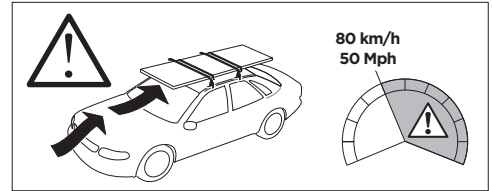

1

Kit 5160

NISSAN Frontier, 4-dr Pickup Double Cab, 05-15
 NISSAN Navara, 4-dr Pickup Double Cab, 05-15

ISO 11154-E

THULE WingBar Evo THULE WingBar Edge THULE WingBar THULE SquareBar	Evo X (scale)	Edge X (scale)
NISSAN Frontier, 4-dr Pickup Double Cab, 05-15	46,5	D
NISSAN Navara, 4-dr Pickup Double Cab, 05-15	46,5	D

THULE ProBar THULE SlideBar	X (mm/inch)
NISSAN Frontier, 4-dr Pickup Double Cab, 05-15	1116 mm / 43 7/8"
NISSAN Navara, 4-dr Pickup Double Cab, 05-15	1116 mm / 43 7/8"

THULE WingBar Evo THULE WingBar Edge THULE WingBar THULE SquareBar	Evo Y (scale)	Edge Y (scale)
NISSAN Frontier, 4-dr Pickup Double Cab, 05-15	45	G
NISSAN Navara, 4-dr Pickup Double Cab, 05-15	45	G

THULE ProBar THULE SlideBar	Y (mm/inch)
NISSAN Frontier, 4-dr Pickup Double Cab, 05-15	1101 mm / 43 3/8"
NISSAN Navara, 4-dr Pickup Double Cab, 05-15	1101 mm / 43 3/8"

	W (mm/inch)	Z (mm/inch)
NISSAN Frontier, 4-dr Pickup Double Cab, 05-15	700 mm / 27 1/2"	275 mm / 10 7/8"
NISSAN Navara, 4-dr Pickup Double Cab, 05-15	700 mm / 27 1/2"	275 mm / 10 7/8"