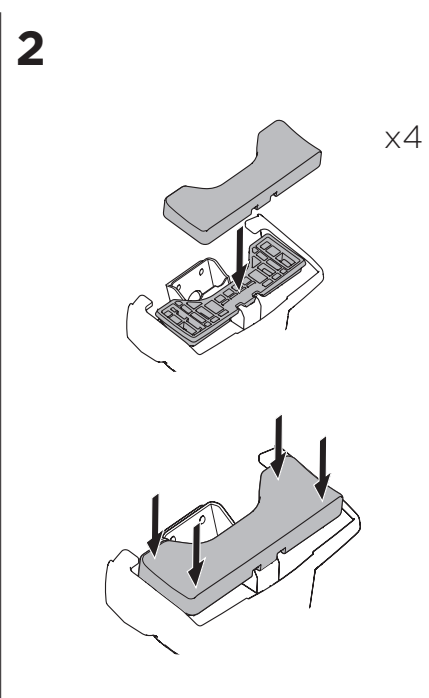

1

Kit 5160

NISSAN Frontier, 4-dr Pickup Double Cab, 05-15
 NISSAN Navara, 4-dr Pickup Double Cab, 05-15

ISO 11154-E

THULE WingBar Evo THULE WingBar Edge THULE WingBar THULE SquareBar	Evo X (scale)	Edge X (scale)
NISSAN Frontier, 4-dr Pickup Double Cab, 05-15	46,5	D
NISSAN Navara, 4-dr Pickup Double Cab, 05-15	46,5	D

THULE ProBar THULE SlideBar	X (mm/inch)
NISSAN Frontier, 4-dr Pickup Double Cab, 05-15	1116 mm / 43 7/8"
NISSAN Navara, 4-dr Pickup Double Cab, 05-15	1116 mm / 43 7/8"

THULE WingBar Evo THULE WingBar Edge THULE WingBar THULE SquareBar	Evo Y (scale)	Edge Y (scale)
NISSAN Frontier, 4-dr Pickup Double Cab, 05-15	45	G
NISSAN Navara, 4-dr Pickup Double Cab, 05-15	45	G

THULE ProBar THULE SlideBar	Y (mm/inch)
NISSAN Frontier, 4-dr Pickup Double Cab, 05-15	1101 mm / 43 3/8"
NISSAN Navara, 4-dr Pickup Double Cab, 05-15	1101 mm / 43 3/8"

	W (mm/inch)	Z (mm/inch)
NISSAN Frontier, 4-dr Pickup Double Cab, 05-15	700 mm / 27 1/2"	275 mm / 10 7/8"
NISSAN Navara, 4-dr Pickup Double Cab, 05-15	700 mm / 27 1/2"	275 mm / 10 7/8"