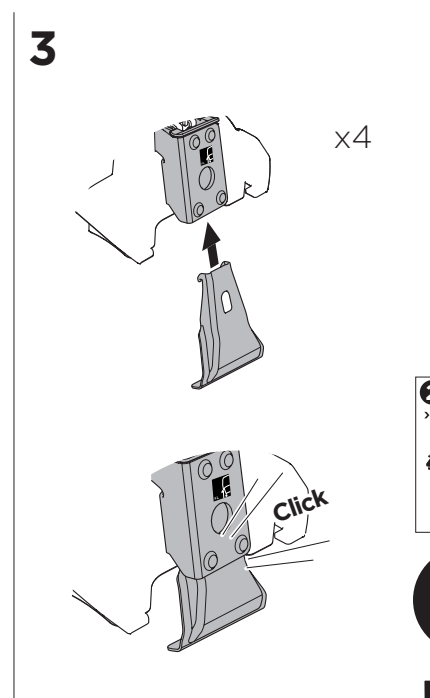

1

Kit 5160

NISSAN Frontier, 4-dr Pickup Double Cab, 05-15
 NISSAN Navara, 4-dr Pickup Double Cab, 05-15

ISO 11154-E

THULE WingBar Evo THULE WingBar Edge THULE WingBar THULE SquareBar	Evo X (scale)	Edge X (scale)
NISSAN Frontier, 4-dr Pickup Double Cab, 05-15	46,5	D
NISSAN Navara, 4-dr Pickup Double Cab, 05-15	46,5	D

THULE ProBar THULE SlideBar	X (mm/inch)
NISSAN Frontier, 4-dr Pickup Double Cab, 05-15	1116 mm / 43 7/8"
NISSAN Navara, 4-dr Pickup Double Cab, 05-15	1116 mm / 43 7/8"

THULE WingBar Evo THULE WingBar Edge THULE WingBar THULE SquareBar	Evo Y (scale)	Edge Y (scale)
NISSAN Frontier, 4-dr Pickup Double Cab, 05-15	45	G
NISSAN Navara, 4-dr Pickup Double Cab, 05-15	45	G

THULE ProBar THULE SlideBar	Y (mm/inch)
NISSAN Frontier, 4-dr Pickup Double Cab, 05-15	1101 mm / 43 3/8"
NISSAN Navara, 4-dr Pickup Double Cab, 05-15	1101 mm / 43 3/8"

	W (mm/inch)	Z (mm/inch)
NISSAN Frontier, 4-dr Pickup Double Cab, 05-15	700 mm / 27 1/2"	275 mm / 10 7/8"
NISSAN Navara, 4-dr Pickup Double Cab, 05-15	700 mm / 27 1/2"	275 mm / 10 7/8"