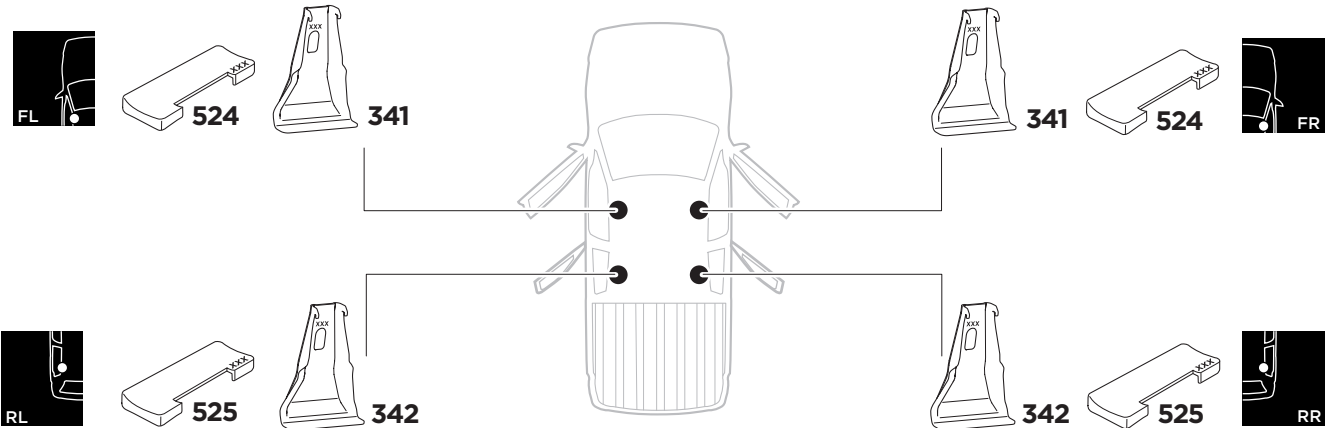

1

Kit 5160

NISSAN Frontier, 4-dr Pickup Double Cab, 05-15
 NISSAN Navara, 4-dr Pickup Double Cab, 05-15

ISO 11154-E

THULE WingBar Evo THULE WingBar Edge THULE WingBar THULE SquareBar	Evo X (scale)	Edge X (scale)
NISSAN Frontier, 4-dr Pickup Double Cab, 05-15	46,5	D
NISSAN Navara, 4-dr Pickup Double Cab, 05-15	46,5	D

THULE ProBar THULE SlideBar	X (mm/inch)
NISSAN Frontier, 4-dr Pickup Double Cab, 05-15	1116 mm / 43 7/8"
NISSAN Navara, 4-dr Pickup Double Cab, 05-15	1116 mm / 43 7/8"

THULE WingBar Evo THULE WingBar Edge THULE WingBar THULE SquareBar	Evo Y (scale)	Edge Y (scale)
NISSAN Frontier, 4-dr Pickup Double Cab, 05-15	45	G
NISSAN Navara, 4-dr Pickup Double Cab, 05-15	45	G

THULE ProBar THULE SlideBar	Y (mm/inch)
NISSAN Frontier, 4-dr Pickup Double Cab, 05-15	1101 mm / 43 3/8"
NISSAN Navara, 4-dr Pickup Double Cab, 05-15	1101 mm / 43 3/8"

	W (mm/inch)	Z (mm/inch)
NISSAN Frontier, 4-dr Pickup Double Cab, 05-15	700 mm / 27 1/2"	275 mm / 10 7/8"
NISSAN Navara, 4-dr Pickup Double Cab, 05-15	700 mm / 27 1/2"	275 mm / 10 7/8"