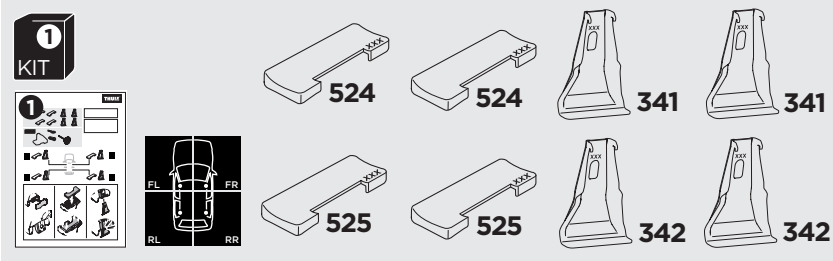

1

Kit 5160

NISSAN Frontier, 4-dr Pickup Double Cab, 05-15
 NISSAN Navara, 4-dr Pickup Double Cab, 05-15

ISO 11154-E

THULE WingBar Evo THULE WingBar Edge THULE WingBar THULE SquareBar	Evo X (scale)	Edge X (scale)
NISSAN Frontier, 4-dr Pickup Double Cab, 05-15	46,5	D
NISSAN Navara, 4-dr Pickup Double Cab, 05-15	46,5	D

THULE ProBar THULE SlideBar	X (mm/inch)
NISSAN Frontier, 4-dr Pickup Double Cab, 05-15	1116 mm / 43 7/8"
NISSAN Navara, 4-dr Pickup Double Cab, 05-15	1116 mm / 43 7/8"

THULE WingBar Evo THULE WingBar Edge THULE WingBar THULE SquareBar	Evo Y (scale)	Edge Y (scale)
NISSAN Frontier, 4-dr Pickup Double Cab, 05-15	45	G
NISSAN Navara, 4-dr Pickup Double Cab, 05-15	45	G

THULE ProBar THULE SlideBar	Y (mm/inch)
NISSAN Frontier, 4-dr Pickup Double Cab, 05-15	1101 mm / 43 3/8"
NISSAN Navara, 4-dr Pickup Double Cab, 05-15	1101 mm / 43 3/8"

	W (mm/inch)	Z (mm/inch)
NISSAN Frontier, 4-dr Pickup Double Cab, 05-15	700 mm / 27 1/2"	275 mm / 10 7/8"
NISSAN Navara, 4-dr Pickup Double Cab, 05-15	700 mm / 27 1/2"	275 mm / 10 7/8"