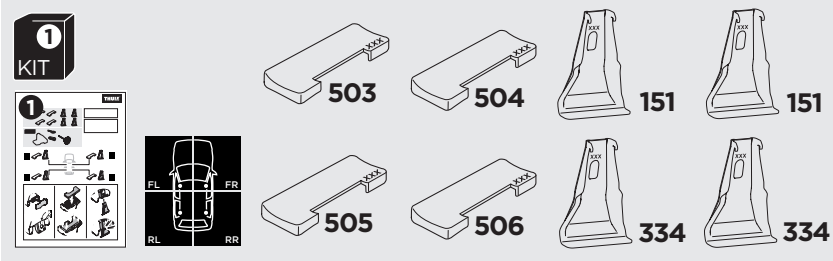

## Kit 5158

HYUNDAI Accent, 5-dr Hatchback, 18-

ISO 11154-E

THULE WingBar Evo	THULE WingBar Edge	THULE WingBar	THULE SquareBar	<b>Evo X (scale)</b>	<b>Edge X (scale)</b>
<b>HYUNDAI Accent, 5-dr Hatchback, 18-</b>				<b>36,5</b>	<b>F</b>

THULE ProBar	THULE SlideBar	<b>X (mm/inch)</b>		
<b>HYUNDAI Accent, 5-dr Hatchback, 18-</b>		<b>1016 mm / 40"</b>		

THULE WingBar Evo	THULE WingBar Edge	THULE WingBar	THULE SquareBar	<b>Evo Y (scale)</b>	<b>Edge Y (scale)</b>
<b>HYUNDAI Accent, 5-dr Hatchback, 18-</b>				<b>32,5</b>	<b>N</b>

THULE ProBar	THULE SlideBar	<b>Y (mm/inch)</b>		
<b>HYUNDAI Accent, 5-dr Hatchback, 18-</b>		<b>976 mm / 38 3/8"</b>		

	<b>W (mm/inch)</b>	<b>Z (mm/inch)</b>
<b>HYUNDAI Accent, 5-dr Hatchback, 18-</b>	<b>700 mm / 27 1/2"</b>	<b>250 mm / 9 7/8"</b>