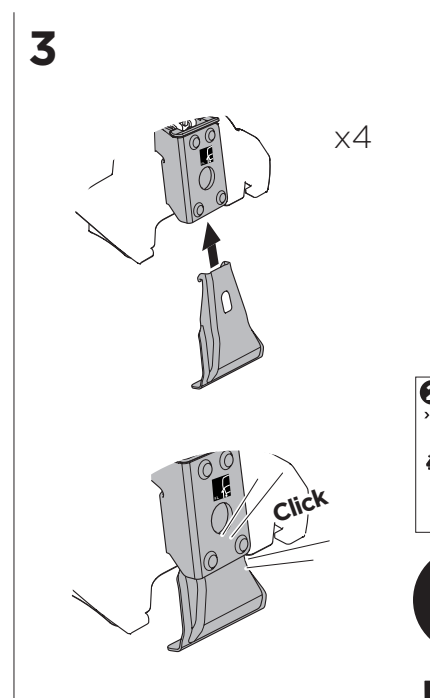

## Kit 5158

HYUNDAI Accent, 5-dr Hatchback, 18-

ISO 11154-E

THULE WingBar Evo	THULE WingBar Edge	THULE WingBar	THULE SquareBar	<b>Evo X (scale)</b>	<b>Edge X (scale)</b>
<b>HYUNDAI Accent, 5-dr Hatchback, 18-</b>				<b>36,5</b>	<b>F</b>

THULE ProBar	THULE SlideBar	<b>X (mm/inch)</b>		
<b>HYUNDAI Accent, 5-dr Hatchback, 18-</b>		<b>1016 mm / 40"</b>		

THULE WingBar Evo	THULE WingBar Edge	THULE WingBar	THULE SquareBar	<b>Evo Y (scale)</b>	<b>Edge Y (scale)</b>
<b>HYUNDAI Accent, 5-dr Hatchback, 18-</b>				<b>32,5</b>	<b>N</b>

THULE ProBar	THULE SlideBar	<b>Y (mm/inch)</b>		
<b>HYUNDAI Accent, 5-dr Hatchback, 18-</b>		<b>976 mm / 38 3/8"</b>		

	<b>W (mm/inch)</b>	<b>Z (mm/inch)</b>
<b>HYUNDAI Accent, 5-dr Hatchback, 18-</b>	<b>700 mm / 27 1/2"</b>	<b>250 mm / 9 7/8"</b>