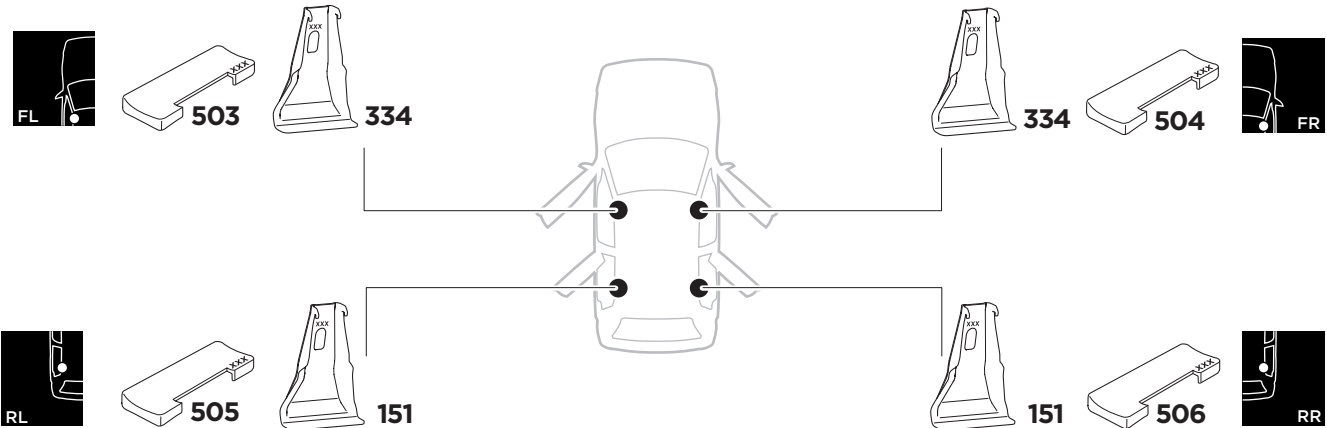

## Kit 5158

HYUNDAI Accent, 5-dr Hatchback, 18-

ISO 11154-E

THULE WingBar Evo	THULE WingBar Edge	THULE WingBar	THULE SquareBar	<b>Evo X (scale)</b>	<b>Edge X (scale)</b>
<b>HYUNDAI Accent, 5-dr Hatchback, 18-</b>				<b>36,5</b>	<b>F</b>

THULE ProBar	THULE SlideBar	<b>X (mm/inch)</b>		
<b>HYUNDAI Accent, 5-dr Hatchback, 18-</b>		<b>1016 mm / 40"</b>		

THULE WingBar Evo	THULE WingBar Edge	THULE WingBar	THULE SquareBar	<b>Evo Y (scale)</b>	<b>Edge Y (scale)</b>
<b>HYUNDAI Accent, 5-dr Hatchback, 18-</b>				<b>32,5</b>	<b>N</b>

THULE ProBar	THULE SlideBar	<b>Y (mm/inch)</b>		
<b>HYUNDAI Accent, 5-dr Hatchback, 18-</b>		<b>976 mm / 38 3/8"</b>		

	<b>W (mm/inch)</b>	<b>Z (mm/inch)</b>
<b>HYUNDAI Accent, 5-dr Hatchback, 18-</b>	<b>700 mm / 27 1/2"</b>	<b>250 mm / 9 7/8"</b>