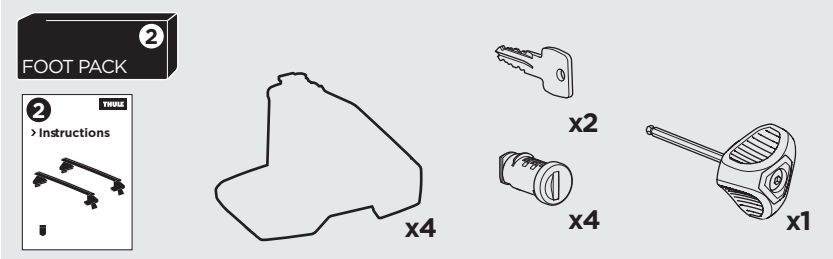

## Kit 5158

HYUNDAI Accent, 5-dr Hatchback, 18-

ISO 11154-E

THULE WingBar Evo	THULE WingBar Edge	THULE WingBar	THULE SquareBar	<b>Evo X (scale)</b>	<b>Edge X (scale)</b>
<b>HYUNDAI Accent, 5-dr Hatchback, 18-</b>				<b>36,5</b>	<b>F</b>

THULE ProBar	THULE SlideBar	<b>X (mm/inch)</b>		
<b>HYUNDAI Accent, 5-dr Hatchback, 18-</b>		<b>1016 mm / 40"</b>		

THULE WingBar Evo	THULE WingBar Edge	THULE WingBar	THULE SquareBar	<b>Evo Y (scale)</b>	<b>Edge Y (scale)</b>
<b>HYUNDAI Accent, 5-dr Hatchback, 18-</b>				<b>32,5</b>	<b>N</b>

THULE ProBar	THULE SlideBar	<b>Y (mm/inch)</b>		
<b>HYUNDAI Accent, 5-dr Hatchback, 18-</b>		<b>976 mm / 38 3/8"</b>		

	<b>W (mm/inch)</b>	<b>Z (mm/inch)</b>
<b>HYUNDAI Accent, 5-dr Hatchback, 18-</b>	<b>700 mm / 27 1/2"</b>	<b>250 mm / 9 7/8"</b>