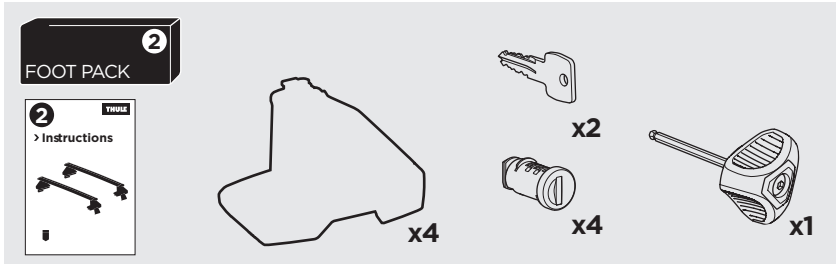

1

Kit 5157 HYUNDAI Accent, 4-dr Sedan, 18-

ISO 11154-E

THULE WingBar Evo	THULE WingBar Edge	THULE WingBar	THULE SquareBar	Evo X (scale)	Edge X (scale)
HYUNDAI Accent, 4-dr Sedan, 18-				36	G

THULE ProBar	THULE SlideBar	X (mm/inch)		
HYUNDAI Accent, 4-dr Sedan, 18-		1011 mm / 39 3/4"		

THULE WingBar Evo	THULE WingBar Edge	THULE WingBar	THULE SquareBar	Evo Y (scale)	Edge Y (scale)
HYUNDAI Accent, 4-dr Sedan, 18-				34,5	J

THULE ProBar	THULE SlideBar	Y (mm/inch)		
HYUNDAI Accent, 4-dr Sedan, 18-		996 mm / 39 1/4"		

	W (mm/inch)	Z (mm/inch)
HYUNDAI Accent, 4-dr Sedan, 18-	625 mm / 24 5/8"	300 mm / 11 3/4"