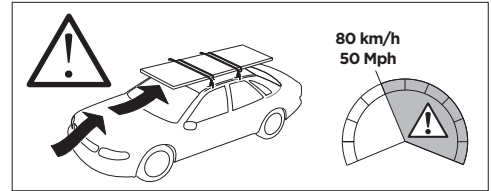

1

Kit 5157 HYUNDAI Accent, 4-dr Sedan, 18-

ISO 11154-E