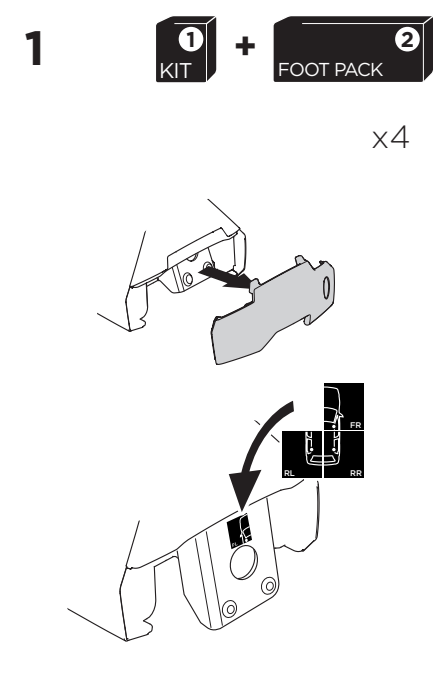

1

Kit 5157 HYUNDAI Accent, 4-dr Sedan, 18-

ISO 11154-E

THULE WingBar Evo	THULE WingBar Edge	THULE WingBar	THULE SquareBar	Evo X (scale)	Edge X (scale)
HYUNDAI Accent, 4-dr Sedan, 18-				36	G

THULE ProBar	THULE SlideBar	X (mm/inch)		
HYUNDAI Accent, 4-dr Sedan, 18-		1011 mm / 39 3/4"		

THULE WingBar Evo	THULE WingBar Edge	THULE WingBar	THULE SquareBar	Evo Y (scale)	Edge Y (scale)
HYUNDAI Accent, 4-dr Sedan, 18-				34,5	J

THULE ProBar	THULE SlideBar	Y (mm/inch)		
HYUNDAI Accent, 4-dr Sedan, 18-		996 mm / 39 1/4"		

	W (mm/inch)	Z (mm/inch)
HYUNDAI Accent, 4-dr Sedan, 18-	625 mm / 24 5/8"	300 mm / 11 3/4"