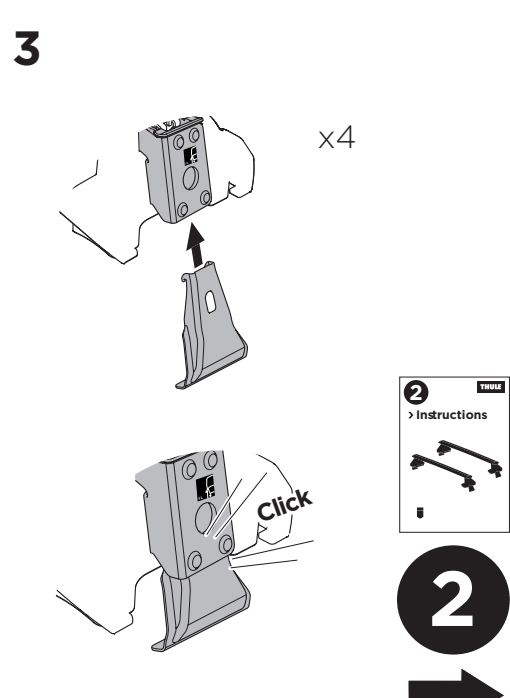

1

Kit 5157 HYUNDAI Accent, 4-dr Sedan, 18-

ISO 11154-E

THULE WingBar Evo	THULE WingBar Edge	THULE WingBar	THULE SquareBar	Evo X (scale)	Edge X (scale)
HYUNDAI Accent, 4-dr Sedan, 18-				36	G

THULE ProBar	THULE SlideBar	X (mm/inch)		
HYUNDAI Accent, 4-dr Sedan, 18-		1011 mm / 39 3/4"		

THULE WingBar Evo	THULE WingBar Edge	THULE WingBar	THULE SquareBar	Evo Y (scale)	Edge Y (scale)
HYUNDAI Accent, 4-dr Sedan, 18-				34,5	J

THULE ProBar	THULE SlideBar	Y (mm/inch)		
HYUNDAI Accent, 4-dr Sedan, 18-		996 mm / 39 1/4"		

	W (mm/inch)	Z (mm/inch)
HYUNDAI Accent, 4-dr Sedan, 18-	625 mm / 24 5/8"	300 mm / 11 3/4"