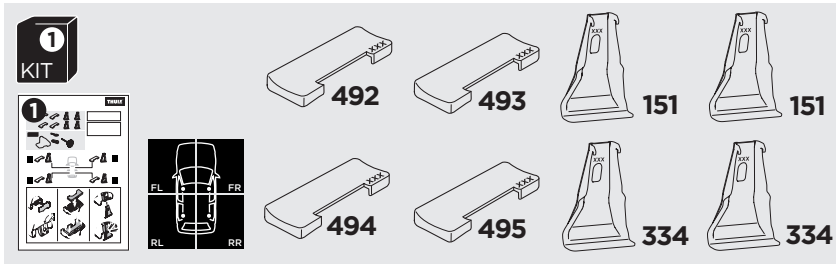

1

Kit 5157 HYUNDAI Accent, 4-dr Sedan, 18-

ISO 11154-E

THULE WingBar Evo	THULE WingBar Edge	THULE WingBar	THULE SquareBar	Evo X (scale)	Edge X (scale)
HYUNDAI Accent, 4-dr Sedan, 18-				36	G

THULE ProBar	THULE SlideBar	X (mm/inch)		
HYUNDAI Accent, 4-dr Sedan, 18-		1011 mm / 39 3/4"		

THULE WingBar Evo	THULE WingBar Edge	THULE WingBar	THULE SquareBar	Evo Y (scale)	Edge Y (scale)
HYUNDAI Accent, 4-dr Sedan, 18-				34,5	J

THULE ProBar	THULE SlideBar	Y (mm/inch)		
HYUNDAI Accent, 4-dr Sedan, 18-		996 mm / 39 1/4"		

	W (mm/inch)	Z (mm/inch)
HYUNDAI Accent, 4-dr Sedan, 18-	625 mm / 24 5/8"	300 mm / 11 3/4"