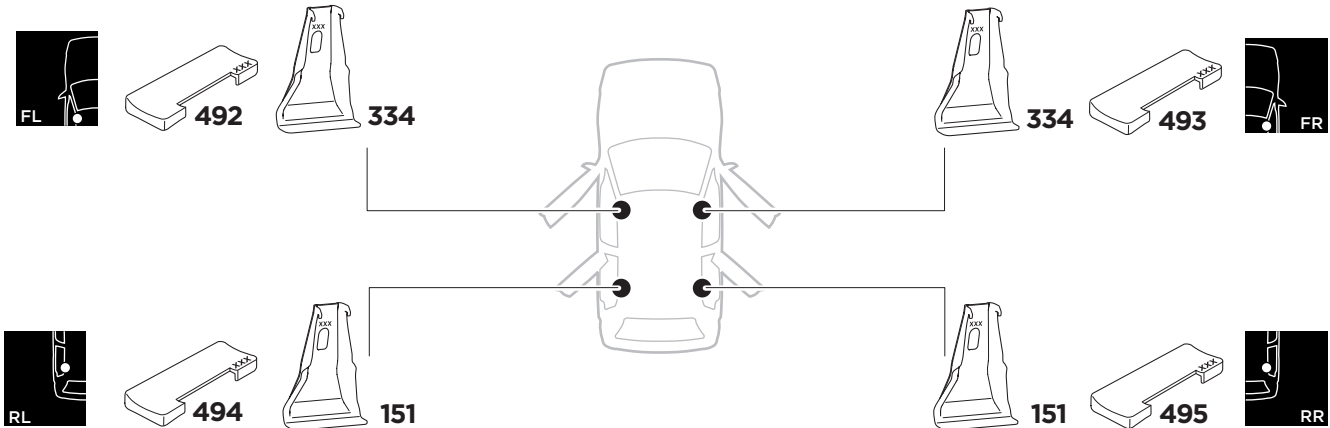

1

Kit 5157 HYUNDAI Accent, 4-dr Sedan, 18-

ISO 11154-E

THULE WingBar Evo	THULE WingBar Edge	THULE WingBar	THULE SquareBar	Evo X (scale)	Edge X (scale)
HYUNDAI Accent, 4-dr Sedan, 18-				36	G

THULE ProBar	THULE SlideBar	X (mm/inch)		
HYUNDAI Accent, 4-dr Sedan, 18-		1011 mm / 39 3/4"		

THULE WingBar Evo	THULE WingBar Edge	THULE WingBar	THULE SquareBar	Evo Y (scale)	Edge Y (scale)
HYUNDAI Accent, 4-dr Sedan, 18-				34,5	J

THULE ProBar	THULE SlideBar	Y (mm/inch)		
HYUNDAI Accent, 4-dr Sedan, 18-		996 mm / 39 1/4"		

	W (mm/inch)	Z (mm/inch)
HYUNDAI Accent, 4-dr Sedan, 18-	625 mm / 24 5/8"	300 mm / 11 3/4"