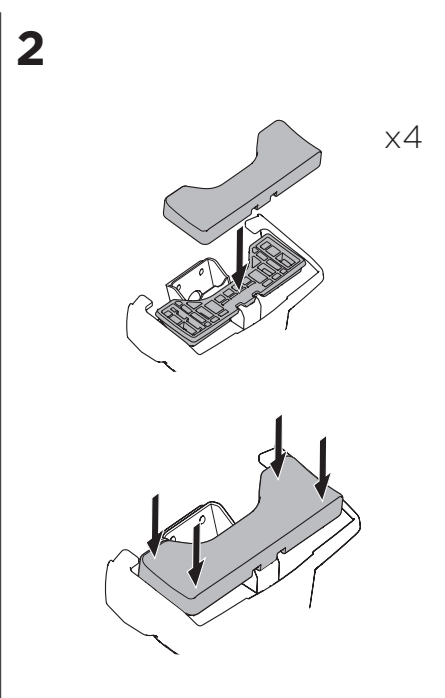

1

Kit 5157 HYUNDAI Accent, 4-dr Sedan, 18-

ISO 11154-E

THULE WingBar Evo	THULE WingBar Edge	THULE WingBar	THULE SquareBar	Evo X (scale)	Edge X (scale)
HYUNDAI Accent, 4-dr Sedan, 18-				36	G

THULE ProBar	THULE SlideBar	X (mm/inch)		
HYUNDAI Accent, 4-dr Sedan, 18-		1011 mm / 39 3/4"		

THULE WingBar Evo	THULE WingBar Edge	THULE WingBar	THULE SquareBar	Evo Y (scale)	Edge Y (scale)
HYUNDAI Accent, 4-dr Sedan, 18-				34,5	J

THULE ProBar	THULE SlideBar	Y (mm/inch)		
HYUNDAI Accent, 4-dr Sedan, 18-		996 mm / 39 1/4"		

	W (mm/inch)	Z (mm/inch)
HYUNDAI Accent, 4-dr Sedan, 18-	625 mm / 24 5/8"	300 mm / 11 3/4"