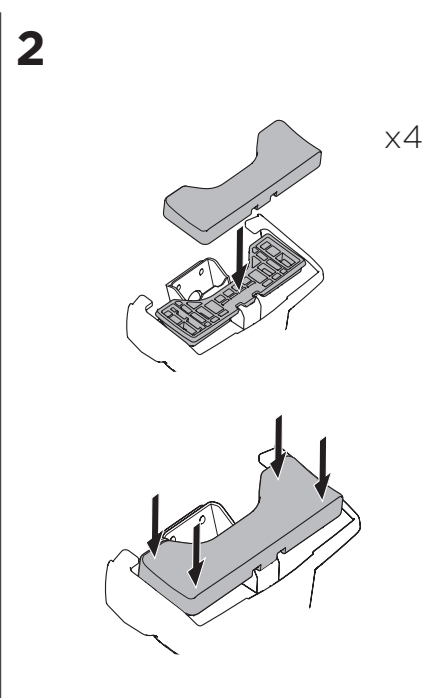

1

Kit 5138 SEAT LEÓN, 5-dr Hatchback, 05-12

ISO 11154-E

THULE WingBar Evo	THULE WingBar Edge	THULE WingBar	THULE SquareBar	Evo X (scale)	Edge X (scale)
SEAT LEÓN, 5-dr Hatchback, 05-12				39,5	R

THULE ProBar	THULE SlideBar	X (mm/inch)		
SEAT LEÓN, 5-dr Hatchback, 05-12		1046 mm / 41 1/8"		

THULE WingBar Evo	THULE WingBar Edge	THULE WingBar	THULE SquareBar	Evo Y (scale)	Edge Y (scale)
SEAT LEÓN, 5-dr Hatchback, 05-12				33,5	L

THULE ProBar	THULE SlideBar	Y (mm/inch)		
SEAT LEÓN, 5-dr Hatchback, 05-12		986 mm / 38 7/8"		

	W (mm/inch)	Z (mm/inch)
SEAT LEÓN, 5-dr Hatchback, 05-12	730 mm / 28 3/4"	210 mm / 8 1/4"