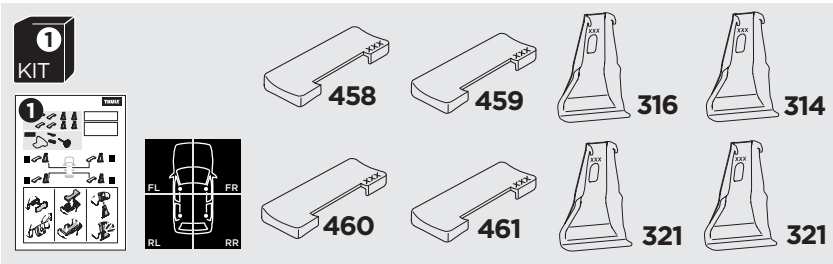

1

Kit 5138 SEAT LEÓN, 5-dr Hatchback, 05-12

ISO 11154-E

THULE WingBar Evo	THULE WingBar Edge	THULE WingBar	THULE SquareBar	Evo X (scale)	Edge X (scale)
SEAT LEÓN, 5-dr Hatchback, 05-12				39,5	R

THULE ProBar	THULE SlideBar	X (mm/inch)		
SEAT LEÓN, 5-dr Hatchback, 05-12		1046 mm / 41 1/8"		

THULE WingBar Evo	THULE WingBar Edge	THULE WingBar	THULE SquareBar	Evo Y (scale)	Edge Y (scale)
SEAT LEÓN, 5-dr Hatchback, 05-12				33,5	L

THULE ProBar	THULE SlideBar	Y (mm/inch)		
SEAT LEÓN, 5-dr Hatchback, 05-12		986 mm / 38 7/8"		

	W (mm/inch)	Z (mm/inch)
SEAT LEÓN, 5-dr Hatchback, 05-12	730 mm / 28 3/4"	210 mm / 8 1/4"