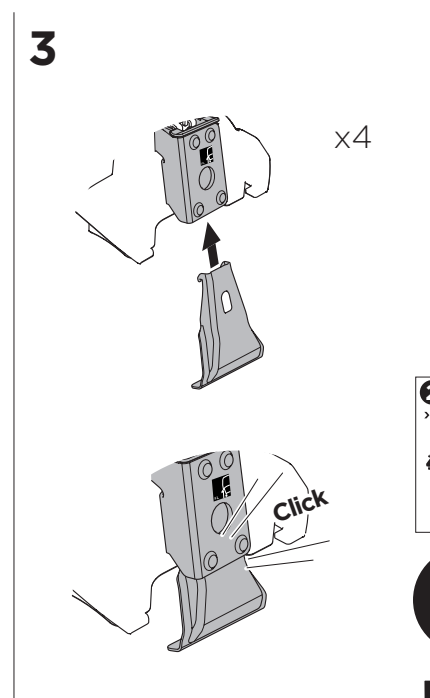

1

Kit 5138 SEAT LEÓN, 5-dr Hatchback, 05-12

ISO 11154-E

THULE WingBar Evo	THULE WingBar Edge	THULE WingBar	THULE SquareBar	Evo X (scale)	Edge X (scale)
SEAT LEÓN, 5-dr Hatchback, 05-12				39,5	R

THULE ProBar	THULE SlideBar	X (mm/inch)		
SEAT LEÓN, 5-dr Hatchback, 05-12		1046 mm / 41 1/8"		

THULE WingBar Evo	THULE WingBar Edge	THULE WingBar	THULE SquareBar	Evo Y (scale)	Edge Y (scale)
SEAT LEÓN, 5-dr Hatchback, 05-12				33,5	L

THULE ProBar	THULE SlideBar	Y (mm/inch)		
SEAT LEÓN, 5-dr Hatchback, 05-12		986 mm / 38 7/8"		

	W (mm/inch)	Z (mm/inch)
SEAT LEÓN, 5-dr Hatchback, 05-12	730 mm / 28 3/4"	210 mm / 8 1/4"