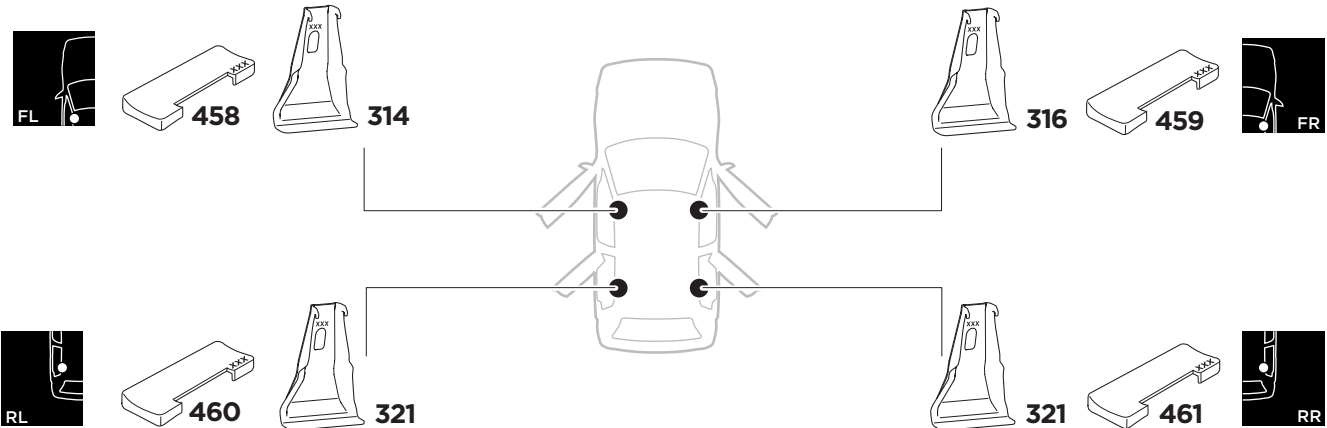

1

Kit 5138 SEAT LEÓN, 5-dr Hatchback, 05-12

ISO 11154-E

THULE WingBar Evo	THULE WingBar Edge	THULE WingBar	THULE SquareBar	Evo X (scale)	Edge X (scale)
SEAT LEÓN, 5-dr Hatchback, 05-12				39,5	R

THULE ProBar	THULE SlideBar	X (mm/inch)		
SEAT LEÓN, 5-dr Hatchback, 05-12		1046 mm / 41 1/8"		

THULE WingBar Evo	THULE WingBar Edge	THULE WingBar	THULE SquareBar	Evo Y (scale)	Edge Y (scale)
SEAT LEÓN, 5-dr Hatchback, 05-12				33,5	L

THULE ProBar	THULE SlideBar	Y (mm/inch)		
SEAT LEÓN, 5-dr Hatchback, 05-12		986 mm / 38 7/8"		

	W (mm/inch)	Z (mm/inch)
SEAT LEÓN, 5-dr Hatchback, 05-12	730 mm / 28 3/4"	210 mm / 8 1/4"