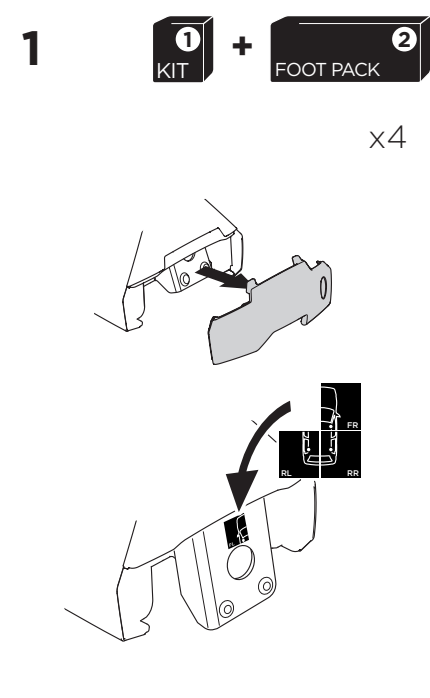

1

Kit 5138 SEAT LEÓN, 5-dr Hatchback, 05-12

ISO 11154-E

THULE WingBar Evo	THULE WingBar Edge	THULE WingBar	THULE SquareBar	Evo X (scale)	Edge X (scale)
SEAT LEÓN, 5-dr Hatchback, 05-12				39,5	R

THULE ProBar	THULE SlideBar	X (mm/inch)		
SEAT LEÓN, 5-dr Hatchback, 05-12		1046 mm / 41 1/8"		

THULE WingBar Evo	THULE WingBar Edge	THULE WingBar	THULE SquareBar	Evo Y (scale)	Edge Y (scale)
SEAT LEÓN, 5-dr Hatchback, 05-12				33,5	L

THULE ProBar	THULE SlideBar	Y (mm/inch)		
SEAT LEÓN, 5-dr Hatchback, 05-12		986 mm / 38 7/8"		

	W (mm/inch)	Z (mm/inch)
SEAT LEÓN, 5-dr Hatchback, 05-12	730 mm / 28 3/4"	210 mm / 8 1/4"