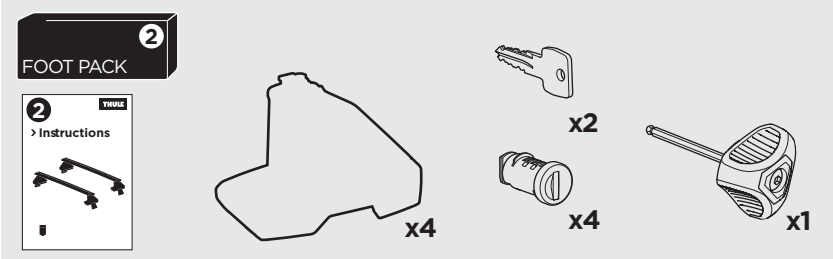

1

Kit 5138 SEAT LEÓN, 5-dr Hatchback, 05-12

ISO 11154-E

THULE WingBar Evo	THULE WingBar Edge	THULE WingBar	THULE SquareBar	Evo X (scale)	Edge X (scale)
SEAT LEÓN, 5-dr Hatchback, 05-12				39,5	R

THULE ProBar	THULE SlideBar	X (mm/inch)		
SEAT LEÓN, 5-dr Hatchback, 05-12		1046 mm / 41 1/8"		

THULE WingBar Evo	THULE WingBar Edge	THULE WingBar	THULE SquareBar	Evo Y (scale)	Edge Y (scale)
SEAT LEÓN, 5-dr Hatchback, 05-12				33,5	L

THULE ProBar	THULE SlideBar	Y (mm/inch)		
SEAT LEÓN, 5-dr Hatchback, 05-12		986 mm / 38 7/8"		

	W (mm/inch)	Z (mm/inch)
SEAT LEÓN, 5-dr Hatchback, 05-12	730 mm / 28 3/4"	210 mm / 8 1/4"