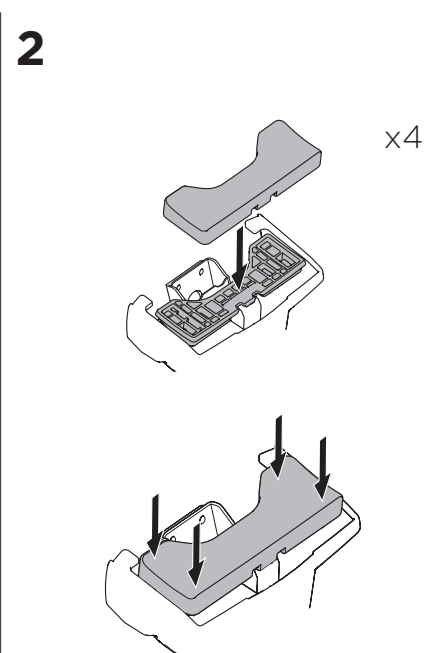

1

Kit 5119

SKODA Rapid Liftback, 5-dr Hatchback, 13-
SEAT Toledo, 5-dr Hatchback, 13-

ISO 11154-E

THULE WingBar Evo	THULE WingBar Edge	THULE WingBar	THULE SquareBar	Evo X (scale)	Edge X (scale)
SKODA Rapid Liftback, 5-dr Hatchback, 13-				43,5	J
SEAT Toledo, 5-dr Hatchback, 13-				43,5	J

THULE ProBar	THULE SlideBar			X (mm/inch)	
SKODA Rapid Liftback, 5-dr Hatchback, 13-				1086 mm / 42 3/4"	
SEAT Toledo, 5-dr Hatchback, 13-				1086 mm / 42 3/4"	

THULE WingBar Evo	THULE WingBar Edge	THULE WingBar	THULE SquareBar	Evo Y (scale)	Edge Y (scale)
SKODA Rapid Liftback, 5-dr Hatchback, 13-				40,5	P
SEAT Toledo, 5-dr Hatchback, 13-				40,5	P

THULE ProBar	THULE SlideBar			Y (mm/inch)	
SKODA Rapid Liftback, 5-dr Hatchback, 13-				1056 mm / 41 5/8"	
SEAT Toledo, 5-dr Hatchback, 13-				1056 mm / 41 5/8"	

	W (mm/inch)	Z (mm/inch)
SKODA Rapid Liftback, 5-dr Hatchback, 13-	715 mm / 28 1/8"	180 mm / 7 1/8"
SEAT Toledo, 5-dr Hatchback, 13-	715 mm / 28 1/8"	180 mm / 7 1/8"