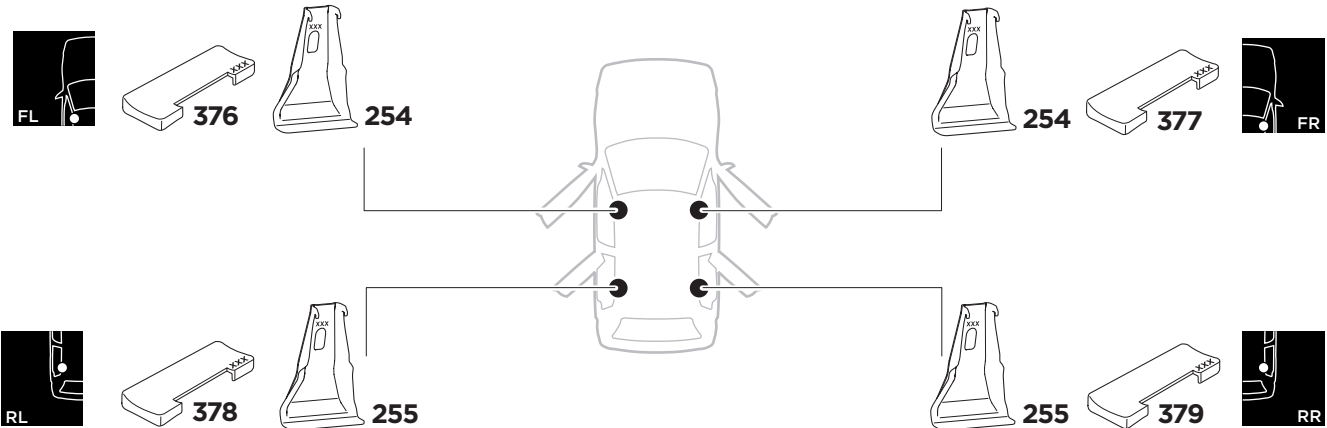

1

Kit 5119

SKODA Rapid Liftback, 5-dr Hatchback, 13-
SEAT Toledo, 5-dr Hatchback, 13-

ISO 11154-E

THULE WingBar Evo	THULE WingBar Edge	THULE WingBar	THULE SquareBar	Evo X (scale)	Edge X (scale)
SKODA Rapid Liftback, 5-dr Hatchback, 13-				43,5	J
SEAT Toledo, 5-dr Hatchback, 13-				43,5	J

THULE ProBar	THULE SlideBar			X (mm/inch)	
SKODA Rapid Liftback, 5-dr Hatchback, 13-				1086 mm / 42 3/4"	
SEAT Toledo, 5-dr Hatchback, 13-				1086 mm / 42 3/4"	

THULE WingBar Evo	THULE WingBar Edge	THULE WingBar	THULE SquareBar	Evo Y (scale)	Edge Y (scale)
SKODA Rapid Liftback, 5-dr Hatchback, 13-				40,5	P
SEAT Toledo, 5-dr Hatchback, 13-				40,5	P

THULE ProBar	THULE SlideBar			Y (mm/inch)	
SKODA Rapid Liftback, 5-dr Hatchback, 13-				1056 mm / 41 5/8"	
SEAT Toledo, 5-dr Hatchback, 13-				1056 mm / 41 5/8"	

	W (mm/inch)	Z (mm/inch)
SKODA Rapid Liftback, 5-dr Hatchback, 13-	715 mm / 28 1/8"	180 mm / 7 1/8"
SEAT Toledo, 5-dr Hatchback, 13-	715 mm / 28 1/8"	180 mm / 7 1/8"