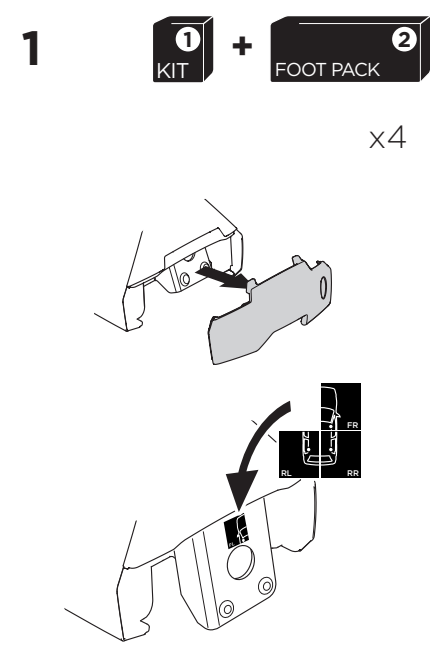

1

Kit 5119

SKODA Rapid Liftback, 5-dr Hatchback, 13-
SEAT Toledo, 5-dr Hatchback, 13-

ISO 11154-E

THULE WingBar Evo	THULE WingBar Edge	THULE WingBar	THULE SquareBar	Evo X (scale)	Edge X (scale)
SKODA Rapid Liftback, 5-dr Hatchback, 13-				43,5	J
SEAT Toledo, 5-dr Hatchback, 13-				43,5	J

THULE ProBar	THULE SlideBar			X (mm/inch)	
SKODA Rapid Liftback, 5-dr Hatchback, 13-				1086 mm / 42 3/4"	
SEAT Toledo, 5-dr Hatchback, 13-				1086 mm / 42 3/4"	

THULE WingBar Evo	THULE WingBar Edge	THULE WingBar	THULE SquareBar	Evo Y (scale)	Edge Y (scale)
SKODA Rapid Liftback, 5-dr Hatchback, 13-				40,5	P
SEAT Toledo, 5-dr Hatchback, 13-				40,5	P

THULE ProBar	THULE SlideBar			Y (mm/inch)	
SKODA Rapid Liftback, 5-dr Hatchback, 13-				1056 mm / 41 5/8"	
SEAT Toledo, 5-dr Hatchback, 13-				1056 mm / 41 5/8"	

	W (mm/inch)	Z (mm/inch)
SKODA Rapid Liftback, 5-dr Hatchback, 13-	715 mm / 28 1/8"	180 mm / 7 1/8"
SEAT Toledo, 5-dr Hatchback, 13-	715 mm / 28 1/8"	180 mm / 7 1/8"