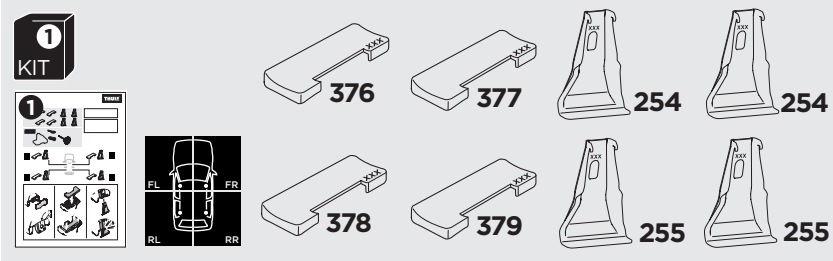

1

Kit 5119

SKODA Rapid Liftback, 5-dr Hatchback, 13-
SEAT Toledo, 5-dr Hatchback, 13-

ISO 11154-E

THULE WingBar Evo	THULE WingBar Edge	THULE WingBar	THULE SquareBar	Evo X (scale)	Edge X (scale)
SKODA Rapid Liftback, 5-dr Hatchback, 13-				43,5	J
SEAT Toledo, 5-dr Hatchback, 13-				43,5	J

THULE ProBar	THULE SlideBar			X (mm/inch)	
SKODA Rapid Liftback, 5-dr Hatchback, 13-				1086 mm / 42 3/4"	
SEAT Toledo, 5-dr Hatchback, 13-				1086 mm / 42 3/4"	

THULE WingBar Evo	THULE WingBar Edge	THULE WingBar	THULE SquareBar	Evo Y (scale)	Edge Y (scale)
SKODA Rapid Liftback, 5-dr Hatchback, 13-				40,5	P
SEAT Toledo, 5-dr Hatchback, 13-				40,5	P

THULE ProBar	THULE SlideBar			Y (mm/inch)	
SKODA Rapid Liftback, 5-dr Hatchback, 13-				1056 mm / 41 5/8"	
SEAT Toledo, 5-dr Hatchback, 13-				1056 mm / 41 5/8"	

	W (mm/inch)	Z (mm/inch)
SKODA Rapid Liftback, 5-dr Hatchback, 13-	715 mm / 28 1/8"	180 mm / 7 1/8"
SEAT Toledo, 5-dr Hatchback, 13-	715 mm / 28 1/8"	180 mm / 7 1/8"