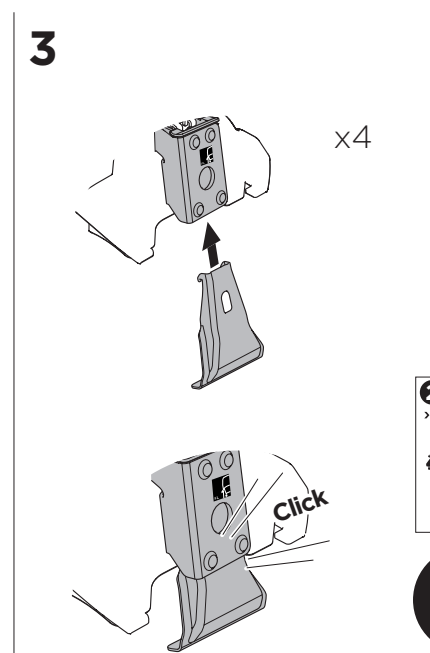

1

Kit 5119

SKODA Rapid Liftback, 5-dr Hatchback, 13-
SEAT Toledo, 5-dr Hatchback, 13-

ISO 11154-E

THULE WingBar Evo	THULE WingBar Edge	THULE WingBar	THULE SquareBar	Evo X (scale)	Edge X (scale)
SKODA Rapid Liftback, 5-dr Hatchback, 13-				43,5	J
SEAT Toledo, 5-dr Hatchback, 13-				43,5	J

THULE ProBar	THULE SlideBar			X (mm/inch)	
SKODA Rapid Liftback, 5-dr Hatchback, 13-				1086 mm / 42 3/4"	
SEAT Toledo, 5-dr Hatchback, 13-				1086 mm / 42 3/4"	

THULE WingBar Evo	THULE WingBar Edge	THULE WingBar	THULE SquareBar	Evo Y (scale)	Edge Y (scale)
SKODA Rapid Liftback, 5-dr Hatchback, 13-				40,5	P
SEAT Toledo, 5-dr Hatchback, 13-				40,5	P

THULE ProBar	THULE SlideBar			Y (mm/inch)	
SKODA Rapid Liftback, 5-dr Hatchback, 13-				1056 mm / 41 5/8"	
SEAT Toledo, 5-dr Hatchback, 13-				1056 mm / 41 5/8"	

	W (mm/inch)	Z (mm/inch)
SKODA Rapid Liftback, 5-dr Hatchback, 13-	715 mm / 28 1/8"	180 mm / 7 1/8"
SEAT Toledo, 5-dr Hatchback, 13-	715 mm / 28 1/8"	180 mm / 7 1/8"